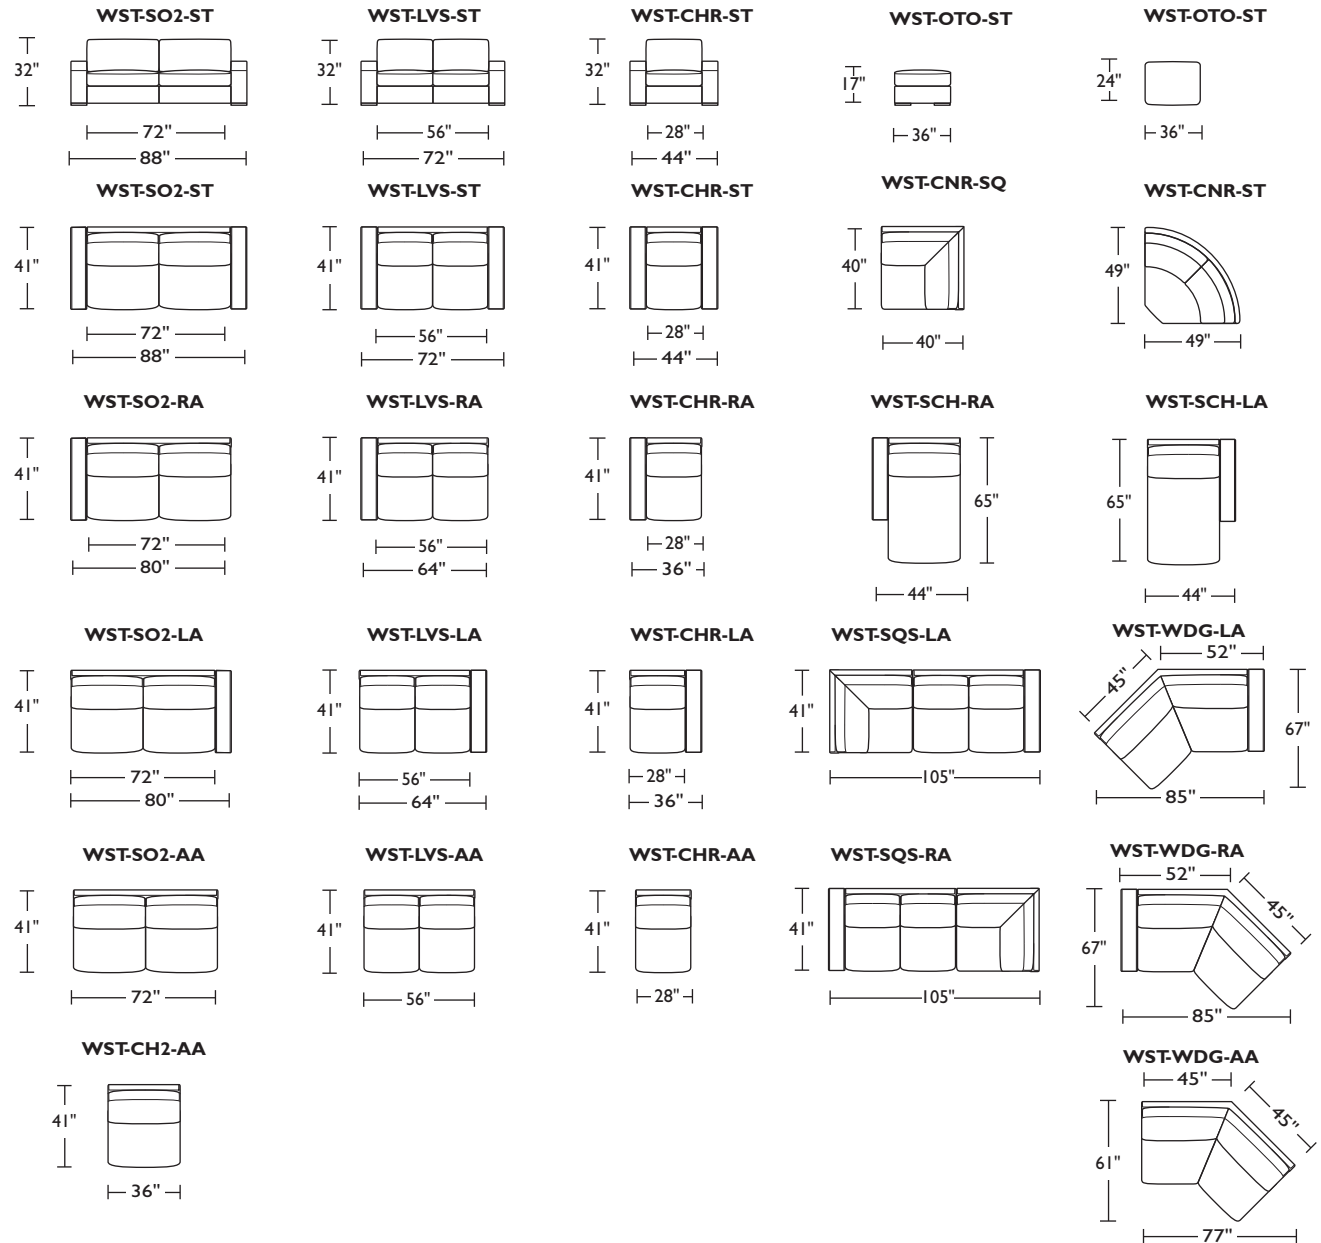

WESTCHESTER

Standard Features:

- Advanced unidirectional suspension system
- Premium high-density, high-resiliency foam seats encased in down
- Quick-ship delivery
- Lifetime warranty on frame & suspension
- Single needle top stitch using thick thread
- Loose back & seat cushions
- Metal legs

*Note: arm height for this frame is measured at the highest point of the curved arm.

Scale: 1/8 inch = 1 foot
All dimensions are approximate and subject to change.
Specify components from the sitting position.