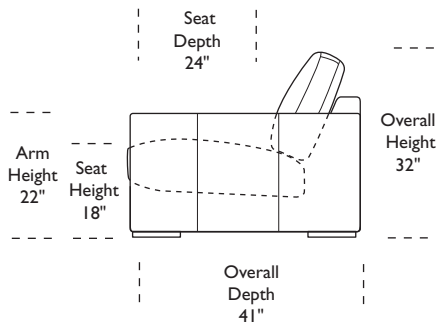

*Note: arm height for this frame is measured at the highest point of the curved arm.

Scale: 1/8 inch = 1 foot
All dimensions are approximate and subject to change.
Specify components from the sitting position.