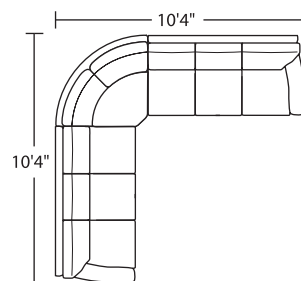

Please use actual leather, fabric and Ultrasuede® swatches when specifying furniture as the colors shown may vary due to the printing process.

Suggested Configurations

*Note: arm height for this frame is measured at the highest point of the arm.

11" Wall Clearance

KAD-SO3-LA
KAD-CNR-ST
KAD-SO3-RA

KAD-SQS-RA
KAD-SO3-LA

KAD-WDG-LA
KAD-WDG-RA

Scale: 1/8 inch = 1 foot
All dimensions are approximate and subject to change.
Specify components from the sitting position.