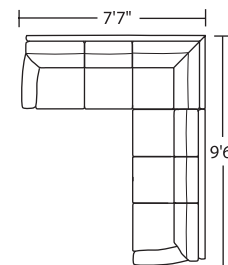

Please use actual leather, fabric and Ultrasuede® swatches when specifying furniture as the colors shown may vary due to the printing process.

Suggested Configurations

*Note: arm height for this frame is measured at the highest point of the arm.

11" Wall Clearance

KAD-SO3-LA
KAD-CNR-ST
KAD-SO3-RA

KAD-SQS-RA
KAD-SO3-LA

KAD-WDG-LA
KAD-WDG-RA

Scale: 1/8 inch = 1 foot
All dimensions are approximate and subject to change.
Specify components from the sitting position.