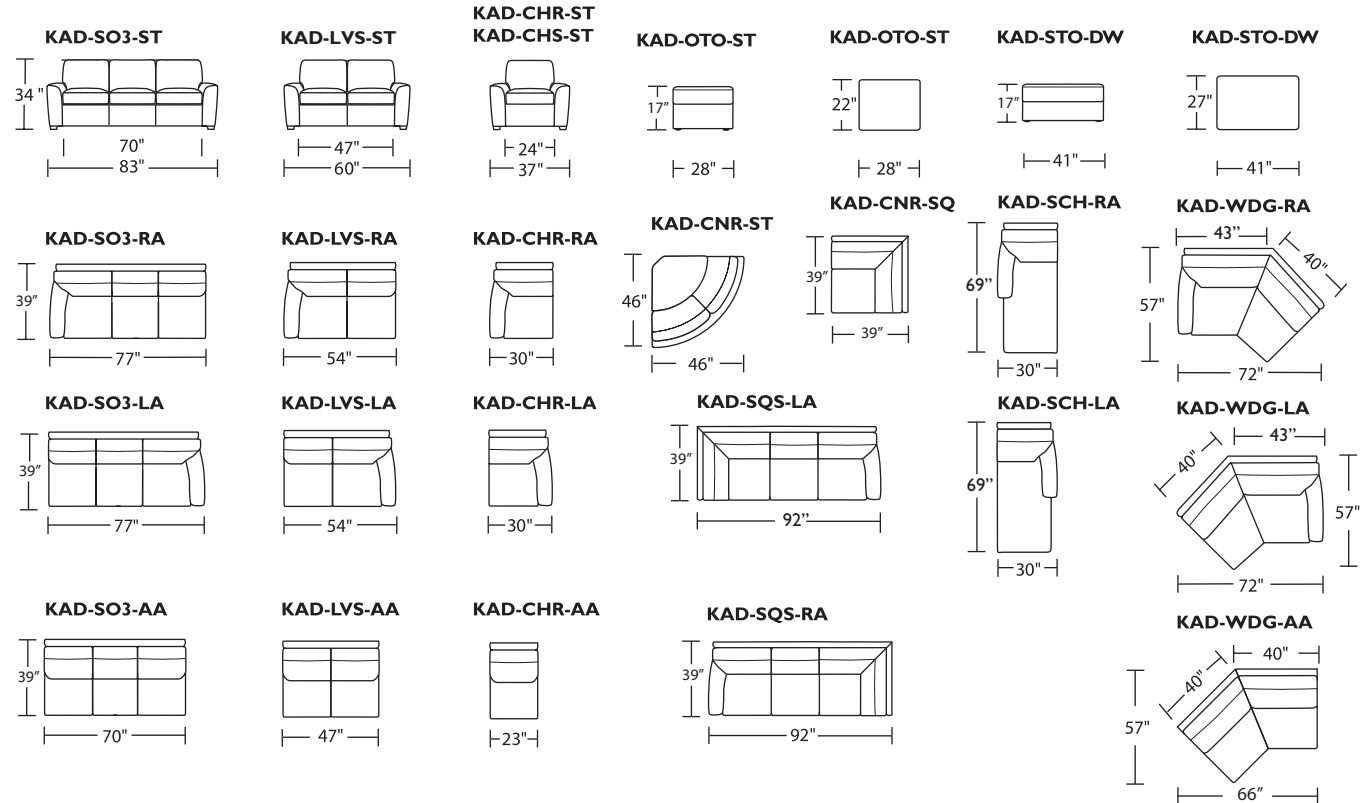

AMERICAN LEATHER® CLASSICS COLLECTION SOFAS & SECTIONALS

KADEN

Standard Stationary Features:

- Advanced unidirectional suspension system
- Premium high-density, high-resiliency foam seats
- Quick-ship delivery
- Lifetime warranty on frame & suspension
- Welt cord on arms
- Double-needle top stitching
- Loose back & seat cushions

Options:

- Wood legs available in Acorn, Espresso or Walnut finish
- Premium high-density, high-resiliency foam seats encased in down
- Extra firm premium high-density, high-resiliency foam seats
- Contrasting welt cord trim on arms

Please use actual leather, fabric and Ultrasuede® swatches when specifying furniture as the colors shown may vary due to the printing process.

Suggested Configurations