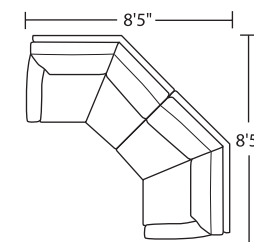

Please use actual leather, fabric and Ultrasuede® swatches when specifying furniture as the colors shown may vary due to the printing process.

Suggested Configurations

*Note: arm height for this frame is measured at the highest point of the arm.

11" Wall Clearance

KAD-SO3-LA
KAD-CNR-ST
KAD-SO3-RA

KAD-SQS-RA
KAD-SO3-LA

KAD-WDG-LA
KAD-WDG-RA

Scale: 1/8 inch = 1 foot
All dimensions are approximate and subject to change.
Specify components from the sitting position.