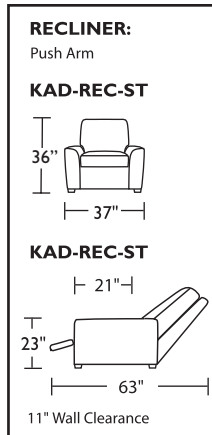

Please use actual leather, fabric and Ultrasuede® swatches when specifying furniture as the colors shown may vary due to the printing process.

Suggested Configurations

*Note: arm height for this frame is measured at the highest point of the arm.

11" Wall Clearance

KAD-SO3-LA
KAD-CNR-ST
KAD-SO3-RA

KAD-SQS-RA
KAD-SO3-LA

KAD-WDG-LA
KAD-WDG-RA

Scale: 1/8 inch = 1 foot
All dimensions are approximate and subject to change.
Specify components from the sitting position.