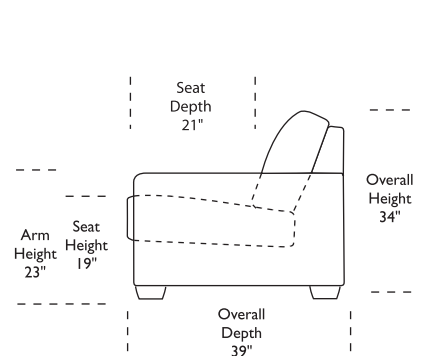

Please use actual leather, fabric and Ultrasuede® swatches when specifying furniture as the colors shown may vary due to the printing process.

Suggested Configurations

*Note: arm height for this frame is measured at the highest point of the arm.

11" Wall Clearance

KAD-SO3-LA
KAD-CNR-ST
KAD-SO3-RA

KAD-SQS-RA
KAD-SO3-LA

KAD-WDG-LA
KAD-WDG-RA

Scale: 1/8 inch = 1 foot
All dimensions are approximate and subject to change.
Specify components from the sitting position.