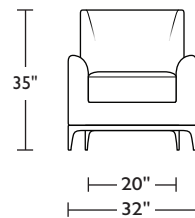

COE-CHR-ST

COE-CHR-ST

\*Note: arm height for this frame is measured at the highest point of the curved arm.

Due to size of leather hides, your furniture will have seams on the front, back and sides. For more information please contact your sales representative.