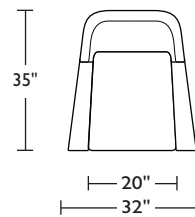

COE-CHR-ST

COE-CHR-ST

\*Note: arm height for this frame is measured at the highest point of the curved arm.

Due to size of leather hides, your furniture will have seams on the front, back and sides. For more information please contact your sales representative.