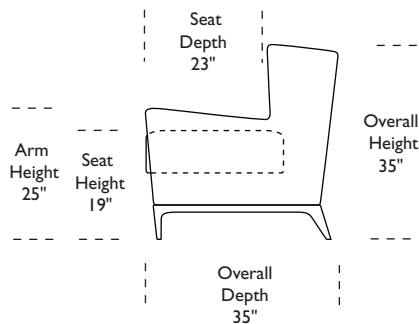

COE-CHR-ST

COE-CHR-ST

\*Note: arm height for this frame is measured at the highest point of the curved arm.

Due to size of leather hides, your furniture will have seams on the front, back and sides. For more information please contact your sales representative.