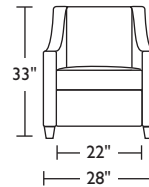

Standard Features:

- Advanced unidirectional suspension system
- Premium high-density, high-resiliency foam seat
- Welt cord trim on seat cushion and arms
- Single-needle top-stitch
- Loose seat cushion
- Tight back
- Lifetime warranty on frame and suspension
- Quick-ship delivery

Options:

- Extra firm premium high-density, high-resiliency foam seat
- Wood legs available in Acorn, Espresso or Walnut finish
- Chrome, brass or pewter tacks around entire base
- Contrasting welt cord trim

Please use actual leather, fabric, Crypton®, Sunbrella® and Ultrasuede® swatches when specifying furniture as the colors shown may vary due to the printing process.

BLL-CHR-ST
BLL-CHS-ST