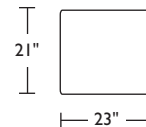

BLL-OTO-ST

Scale: 1/4 inch = 1 foot
All dimensions are approximate and subject to change.
Specify components from the sitting position.