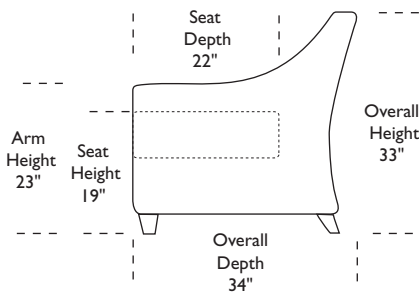

BLL-OTO-ST

Scale: 1/4 inch = 1 foot
All dimensions are approximate and subject to change.
Specify components from the sitting position.