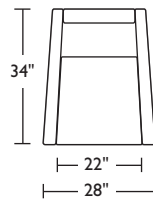

BLL-OTO-ST

Scale: 1/4 inch = 1 foot
All dimensions are approximate and subject to change.
Specify components from the sitting position.