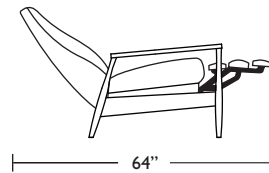

Wall Clearance is 16"

AST-REC-ST

AST-REC-ST

AST-REC-ST

Scale: 1/4 inch = 1 foot
All dimensions are approximate and subject to change.
Specify components from the sitting position.