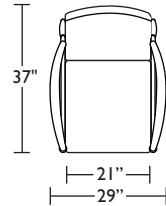

Wall Clearance is 16"

AST-REC-ST

AST-REC-ST

AST-REC-ST

Scale: 1/4 inch = 1 foot
All dimensions are approximate and subject to change.
Specify components from the sitting position.