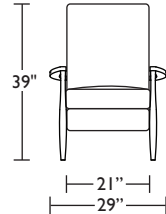

Wall Clearance is 16"

AST-REC-ST

AST-REC-ST

AST-REC-ST

Scale: 1/4 inch = 1 foot
All dimensions are approximate and subject to change.
Specify components from the sitting position.