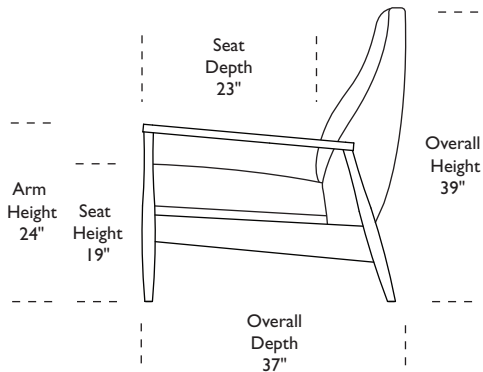

Wall Clearance is 16"

AST-REC-ST

AST-REC-ST

AST-REC-ST

Scale: 1/4 inch = 1 foot
All dimensions are approximate and subject to change.
Specify components from the sitting position.