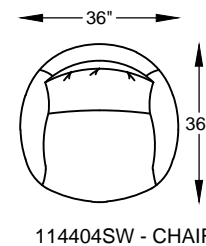

1144 ZOEY

114443
CURVED SOFA

114410L / R
ONE ARM LOVE
*(shown as a left)

114423
ARMLESS WEDGE

1144121R / L
ARMLESS END W/ RIGHT BUMPER
*(shown as a right)

1144120L / R
ONE ARM CURVED LOVE
*(shown as a left)

1144110L / R
CUDDLE END
*(shown as a left)

114441
ARMLESS CURVED SOFA

114439R / L
ARMLESS CURVED SOFA W/ BUMPER
*(shown as a right)

114404SW - CHAIR

This schematic is current as of August 18, 2017
 Lazar reserves the right to change dimensions and/or products offered.
 A more recent schematic may be available for this series at www.lazarind.com
 NOTE: L or R is determined by facing the piece.