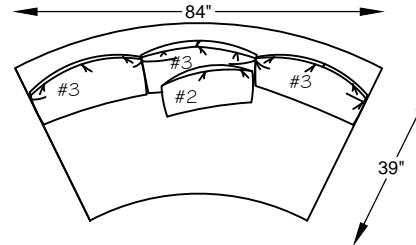

1144 ZOEY

114443
CURVED SOFA

114410L / R
ONE ARM LOVE
*(shown as a left)

114423
ARMLESS WEDGE

1144121R / L
ARMLESS END W/ RIGHT BUMPER
*(shown as a right)

1144120L / R
ONE ARM CURVED LOVE
*(shown as a left)

1144110L / R
CUDDLE END
*(shown as a left)

114441
ARMLESS CURVED SOFA

114439R / L
ARMLESS CURVED SOFA W/ BUMPER
*(shown as a right)

114404SW - CHAIR

This schematic is current as of August 18, 2017
 Lazar reserves the right to change dimensions and/or products offered.
 A more recent schematic may be available for this series at www.lazarind.com
 NOTE: L or R is determined by facing the piece.