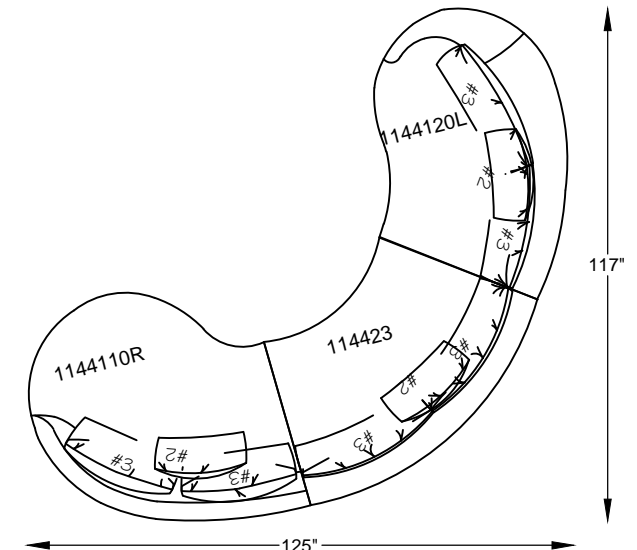

1144 ZOEY

114443
CURVED SOFA

114410L / R
ONE ARM LOVE
*(shown as a left)

114423
ARMLESS WEDGE

1144121R / L
ARMLESS END W/ RIGHT BUMPER
*(shown as a right)

1144120L / R
ONE ARM CURVED LOVE
*(shown as a left)

1144110L / R
CUDDLE END
*(shown as a left)

114441
ARMLESS CURVED SOFA

114439R / L
ARMLESS CURVED SOFA W/ BUMPER
*(shown as a right)

114404SW - CHAIR

This schematic is current as of August 18, 2017
 Lazar reserves the right to change dimensions and/or products offered.
 A more recent schematic may be available for this series at www.lazarind.com
 NOTE: L or R is determined by facing the piece.