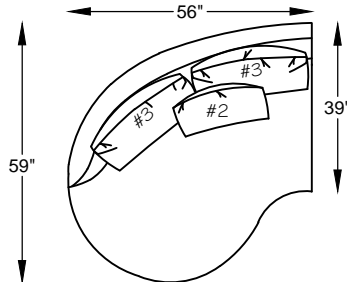

1144 ZOEY

114443
CURVED SOFA

114410L / R
ONE ARM LOVE
*(shown as a left)

114423
ARMLESS WEDGE

1144121R / L
ARMLESS END W/ RIGHT BUMPER
*(shown as a right)

1144120L / R
ONE ARM CURVED LOVE
*(shown as a left)

1144110L / R
CUDDLE END
*(shown as a left)

114441
ARMLESS CURVED SOFA

114439R / L
ARMLESS CURVED SOFA W/ BUMPER
*(shown as a right)

114404SW - CHAIR

This schematic is current as of August 18, 2017
 Lazar reserves the right to change dimensions and/or products offered.
 A more recent schematic may be available for this series at www.lazarind.com
 NOTE: L or R is determined by facing the piece.