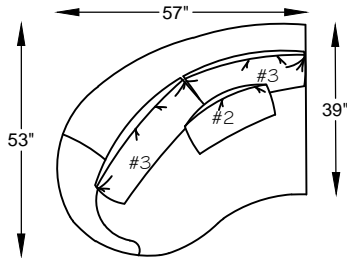

1144 ZOEY

114443
CURVED SOFA

114410L / R
ONE ARM LOVE
*(shown as a left)

114423
ARMLESS WEDGE

1144121R / L
ARMLESS END W/ RIGHT BUMPER
*(shown as a right)

1144120L / R
ONE ARM CURVED LOVE
*(shown as a left)

1144110L / R
CUDDLE END
*(shown as a left)

114441
ARMLESS CURVED SOFA

114439R / L
ARMLESS CURVED SOFA W/ BUMPER
*(shown as a right)

114404SW - CHAIR

This schematic is current as of August 18, 2017
 Lazar reserves the right to change dimensions and/or products offered.
 A more recent schematic may be available for this series at www.lazarind.com
 NOTE: L or R is determined by facing the piece.