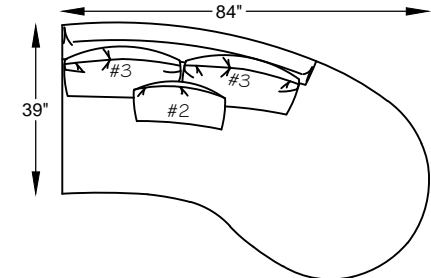

1144 ZOEY

114443
CURVED SOFA

114410L / R
ONE ARM LOVE
*(shown as a left)

114423
ARMLESS WEDGE

1144121R / L
ARMLESS END W/ RIGHT BUMPER
*(shown as a right)

1144120L / R
ONE ARM CURVED LOVE
*(shown as a left)

1144110L / R
CUDDLE END
*(shown as a left)

114441
ARMLESS CURVED SOFA

114439R / L
ARMLESS CURVED SOFA W/ BUMPER
*(shown as a right)

114404SW - CHAIR

This schematic is current as of August 18, 2017
 Lazar reserves the right to change dimensions and/or products offered.
 A more recent schematic may be available for this series at www.lazarind.com
 NOTE: L or R is determined by facing the piece.