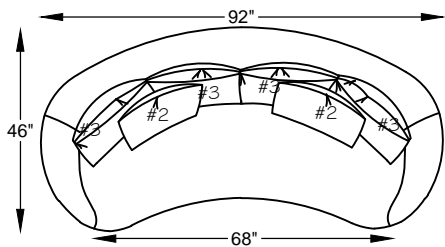

1144 ZOEY

114443
CURVED SOFA

114410L / R
ONE ARM LOVE
*(shown as a left)

114423
ARMLESS WEDGE

1144121R / L
ARMLESS END W/ RIGHT BUMPER
*(shown as a right)

1144120L / R
ONE ARM CURVED LOVE
*(shown as a left)

1144110L / R
CUDDLE END
*(shown as a left)

114441
ARMLESS CURVED SOFA

114439R / L
ARMLESS CURVED SOFA W/ BUMPER
*(shown as a right)

114404SW - CHAIR

This schematic is current as of August 18, 2017
 Lazar reserves the right to change dimensions and/or products offered.
 A more recent schematic may be available for this series at www.lazarind.com
 NOTE: L or R is determined by facing the piece.