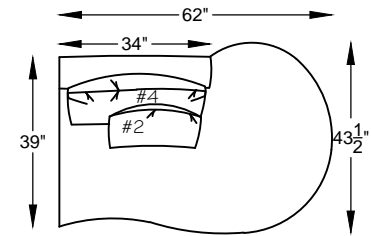

1144 ZOEY

114443
CURVED SOFA

114410L / R
ONE ARM LOVE
*(shown as a left)

114423
ARMLESS WEDGE

1144121R / L
ARMLESS END W/ RIGHT BUMPER
*(shown as a right)

1144120L / R
ONE ARM CURVED LOVE
*(shown as a left)

1144110L / R
CUDDLE END
*(shown as a left)

114441
ARMLESS CURVED SOFA

114439R / L
ARMLESS CURVED SOFA W/ BUMPER
*(shown as a right)

114404SW - CHAIR

This schematic is current as of August 18, 2017
 Lazar reserves the right to change dimensions and/or products offered.
 A more recent schematic may be available for this series at www.lazarind.com
 NOTE: L or R is determined by facing the piece.