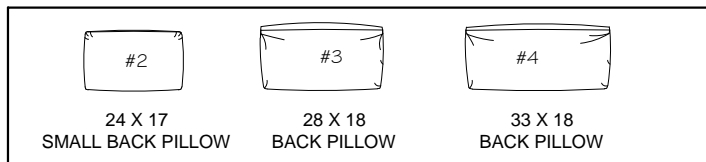

1144 ZOEY

114443
CURVED SOFA

114410L / R
ONE ARM LOVE
*(shown as a left)

114423
ARMLESS WEDGE

1144121R / L
ARMLESS END W/ RIGHT BUMPER
*(shown as a right)

1144120L / R
ONE ARM CURVED LOVE
*(shown as a left)

1144110L / R
CUDDLE END
*(shown as a left)

114441
ARMLESS CURVED SOFA

114439R / L
ARMLESS CURVED SOFA W/ BUMPER
*(shown as a right)

114404SW - CHAIR

This schematic is current as of August 18, 2017
 Lazar reserves the right to change dimensions and/or products offered.
 A more recent schematic may be available for this series at www.lazarind.com
 NOTE: L or R is determined by facing the piece.