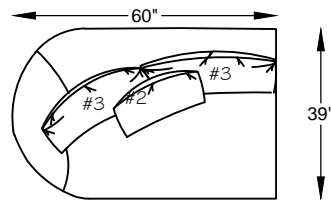

1144 ZOEY

114443
CURVED SOFA

114410L / R
ONE ARM LOVE
*(shown as a left)

114423
ARMLESS WEDGE

1144121R / L
ARMLESS END W/ RIGHT BUMPER
*(shown as a right)

1144120L / R
ONE ARM CURVED LOVE
*(shown as a left)

1144110L / R
CUDDLE END
*(shown as a left)

114441
ARMLESS CURVED SOFA

114439R / L
ARMLESS CURVED SOFA W/ BUMPER
*(shown as a right)

114404SW - CHAIR

This schematic is current as of August 18, 2017
 Lazar reserves the right to change dimensions and/or products offered.
 A more recent schematic may be available for this series at www.lazarind.com
 NOTE: L or R is determined by facing the piece.