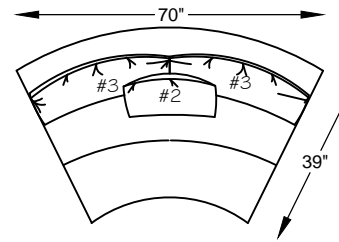

1144 ZOEY

114443
CURVED SOFA

114410L / R
ONE ARM LOVE
*(shown as a left)

114423
ARMLESS WEDGE

1144121R / L
ARMLESS END W/ RIGHT BUMPER
*(shown as a right)

1144120L / R
ONE ARM CURVED LOVE
*(shown as a left)

1144110L / R
CUDDLE END
*(shown as a left)

114441
ARMLESS CURVED SOFA

114439R / L
ARMLESS CURVED SOFA W/ BUMPER
*(shown as a right)

114404SW - CHAIR

This schematic is current as of August 18, 2017
 Lazar reserves the right to change dimensions and/or products offered.
 A more recent schematic may be available for this series at www.lazarind.com
 NOTE: L or R is determined by facing the piece.