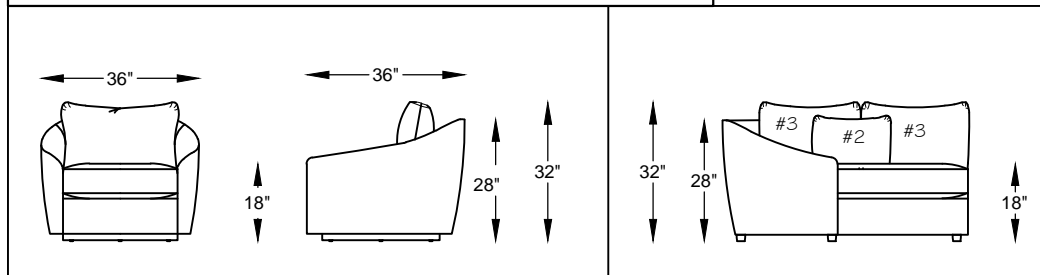

1144 ZOEY

114443
CURVED SOFA

114410L / R
ONE ARM LOVE
*(shown as a left)

114423
ARMLESS WEDGE

1144121R / L
ARMLESS END W/ RIGHT BUMPER
*(shown as a right)

1144120L / R
ONE ARM CURVED LOVE
*(shown as a left)

1144110L / R
CUDDLE END
*(shown as a left)

114441
ARMLESS CURVED SOFA

114439R / L
ARMLESS CURVED SOFA W/ BUMPER
*(shown as a right)

114404SW - CHAIR

This schematic is current as of August 18, 2017
 Lazar reserves the right to change dimensions and/or products offered.
 A more recent schematic may be available for this series at www.lazarind.com
 NOTE: L or R is determined by facing the piece.