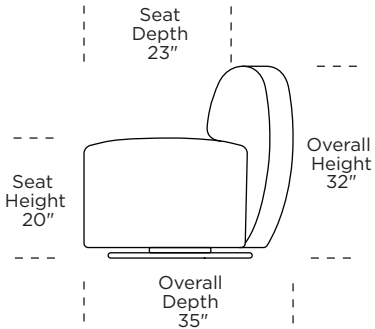

Options:

- Contrasting stitch detail available in Black, Brown, Charcoal, Cream, Espresso, Grey, Lemon, Pink, Royal, Scarlet, Tangerine, or Teal thread color
- Hidden feet on stationary chair

Leg height is 2"

WLL-CHR-ST (stationary)
WLL-CHS-ST (swivel)

Scale: 1/4 inch = 1 foot
All dimensions are approximate and subject to change.
Specify components from the sitting position.