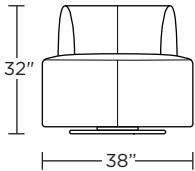

Options:

- Contrasting stitch detail available in Black, Brown, Charcoal, Cream, Espresso, Grey, Lemon, Pink, Royal, Scarlet, Tangerine, or Teal thread color
- Hidden feet on stationary chair

Leg height is 2"

WLL-CHR-ST (stationary)
WLL-CHS-ST (swivel)

Scale: 1/4 inch = 1 foot
All dimensions are approximate and subject to change.
Specify components from the sitting position.