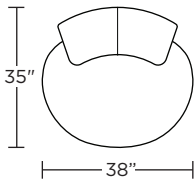

Options:

- Contrasting stitch detail available in Black, Brown, Charcoal, Cream, Espresso, Grey, Lemon, Pink, Royal, Scarlet, Tangerine, or Teal thread color
- Hidden feet on stationary chair

Leg height is 2"

WLL-CHR-ST (stationary)
WLL-CHS-ST (swivel)

Scale: 1/4 inch = 1 foot
All dimensions are approximate and subject to change.
Specify components from the sitting position.