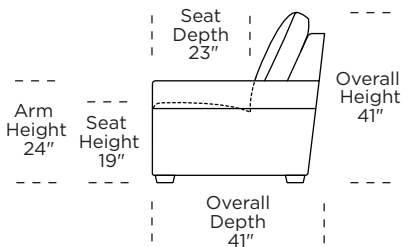

V07.20.23

**VIRGINIA**

**Standard Features:**

- Featuring the patented Tiffany 24/7™ platform sleep system
- Room to stretch out with true 80 inches of bedroom-length sleeping surface
- Ultimate comfort on five inches of plush, high-density foam mattress
- Under-sofa dust covers keeps dust and dirt from ever touching the mattress
- Zero wall clearance
- Single-needle top-stitch
- Premium high-density, high-resiliency foam seat cushions
- Loose back and seat cushions
- Limited lifetime warranty on frame
- Ten-year warranty on mechanism
- Quick-ship delivery

\* Picture shows left arm seated. Please specify left or right arm seated when ordering.  
 All orders are in seated position.  
 † Dotted lines for Queen Plus sizes indicates the number of seats.

Scale: 1/8 inch = 1 foot  
 All dimensions are approximate and subject to change.