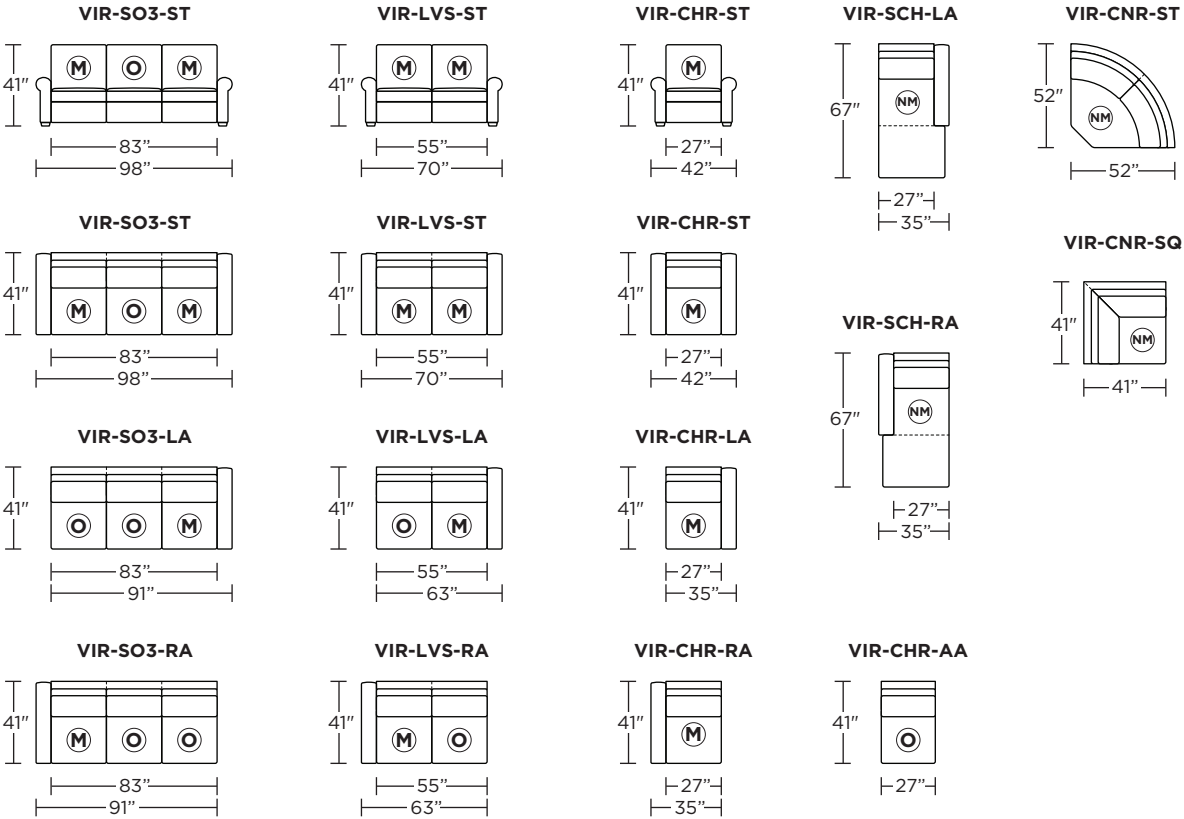

VIRGINIA

Standard Features:

- Advanced unidirectional suspension system
- Premium high-density, high-resiliency foam seat cushions
- Single-needle top-stitch
- In-arm control panel includes 2-amp USB charging port
- Stationary armless seats
- Limited lifetime warranty on frame and suspension
- Three-year warranty on mechanism
- Three-year warranty on motor
- Quick-ship delivery

Options:

- Premium high-density, high-resiliency foam seat cushions encased in down
- Back cushion options: **Hills** (channels), **Ridge** (saddle), **Valley** (tufted), **Tuck** (one seam), or **Plain**
- Contrasting stitch detail available in Black, Brown, Charcoal, Cream, Espresso, Grey, Lemon, Pink, Royal, Scarlet, Tangerine, or Teal thread color
- Option of motion in armless seats
- Lithium-ion battery pack available
- Battery pack has one-year warranty
- Wood legs available in Acorn, Espresso or Walnut finish

Please use actual leather, fabric, Crypton®, Sunbrella® and Ultrasuede® swatches when specifying furniture as the colors shown may vary due to the printing process.

Note: Microfiber fabrics such as SUEDELIFE and VEELIFE not suggested for this style. Please contact American Leather® Support Services for a complete list of recommended fabrics.

MOTION LEGEND:

- M = Motion only
- O = Optional motion or stationary
- NM = No motion available

BACK CUSHION OPTIONS:

Hills
(Channels)

Ridge
(Saddle)

Valley
(Tufted)

Tuck
(One Seam)

Plain

Note: Dotted line indicates seam on leather, Ultrasuede® and up the roll fabrics. Seams are eliminated with railroaded fabrics.

Scale: 1/8 inch = 1 foot
All dimensions are approximate and subject to change.
Specify components from the sitting position.

V07.20.23