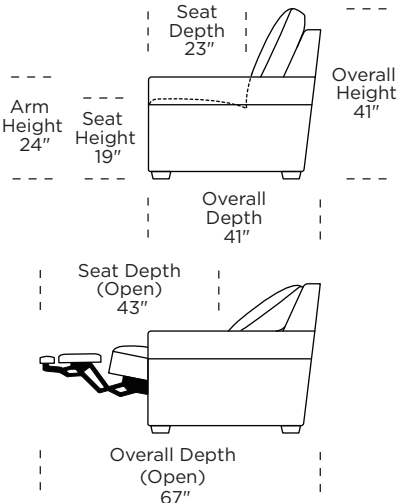

VIRGINIA

Standard Features:

- Advanced unidirectional suspension system
- Premium high-density, high-resiliency foam seat cushions
- Single-needle top-stitch
- In-arm control panel includes 2-amp USB charging port
- Stationary armless seats
- Limited lifetime warranty on frame and suspension
- Three-year warranty on mechanism
- Three-year warranty on motor
- Quick-ship delivery

Options:

- Premium high-density, high-resiliency foam seat cushions encased in down
- Back cushion options: **Hills** (channels), **Ridge** (saddle), **Valley** (tufted), **Tuck** (one seam), or **Plain**
- Contrasting stitch detail available in Black, Brown, Charcoal, Cream, Espresso, Grey, Lemon, Pink, Royal, Scarlet, Tangerine, or Teal thread color
- Option of motion in armless seats
- Lithium-ion battery pack available
- Battery pack has one-year warranty
- Wood legs available in Acorn, Espresso or Walnut finish

Please use actual leather, fabric, Crypton®, Sunbrella® and Ultrasuede® swatches when specifying furniture as the colors shown may vary due to the printing process.

Note: Microfiber fabrics such as SUEDELIFE and VEELIFE not suggested for this style. Please contact American Leather® Support Services for a complete list of recommended fabrics.

MOTION LEGEND:

- M = Motion only
- O = Optional motion or stationary
- NM = No motion available

BACK CUSHION OPTIONS:

Hills
(Channels)

Ridge
(Saddle)

Valley
(Tufted)

Tuck
(One Seam)

Plain

Note: Dotted line indicates seam on leather, Ultrasuede® and up the roll fabrics. Seams are eliminated with railroaded fabrics.

Scale: 1/8 inch = 1 foot
All dimensions are approximate and subject to change.
Specify components from the sitting position.

V07.20.23