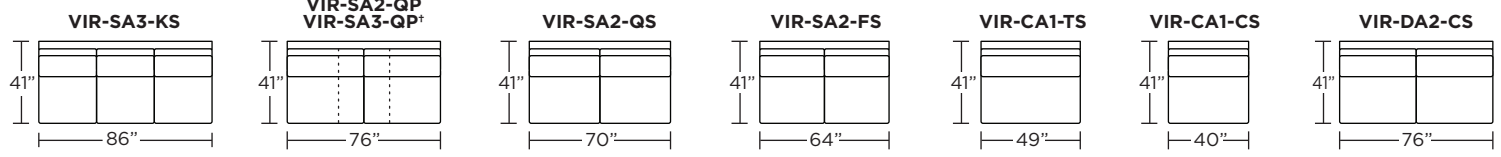

VIRGINIA

Standard Features:

- Featuring the patented Tiffany 24/7™ platform sleep system
- Room to stretch out with true 80 inches of bedroom-length sleeping surface
- Ultimate comfort on five inches of plush, high-density foam mattress
- Under-sofa dust covers keeps dust and dirt from ever touching the mattress
- Zero wall clearance
- Single-needle top-stitch
- Premium high-density, high-resiliency foam seat cushions
- Loose back and seat cushions
- Limited lifetime warranty on frame
- Ten-year warranty on mechanism
- Quick-ship delivery

Mattress Options:

- Premier with Crypton® ticking
- Gel
- Tempur-Pedic®

Options:

- High-density, high-resiliency foam seat cushions encased in down
- Back cushion options: **Hills** (channels), **Ridge** (saddle), **Valley** (tufted), **Tuck** (one seam), or **Plain**
- Contrasting stitch detail available in Black, Brown, Charcoal, Cream, Espresso, Grey, Lemon, Pink, Royal, Scarlet, Tangerine, or Teal thread color
- Wood legs available in Acorn, Espresso or Walnut finish

Please use actual leather, fabric, Crypton®, Sunbrella® and Ultrasuede® swatches when specifying furniture as the colors shown may vary due to the printing process.

Note: Microfiber fabrics such as SUEDELIFE and VEELIFE not suggested for this style. Please contact American Leather® Support Services for a complete list of recommended fabrics.

* Picture shows left arm seated. Please specify left or right arm seated when ordering.
All orders are in seated position.
† Dotted lines for Queen Plus sizes indicates the number of seats.

Scale: 1/8 inch = 1 foot
All dimensions are approximate and subject to change.

V07.20.23