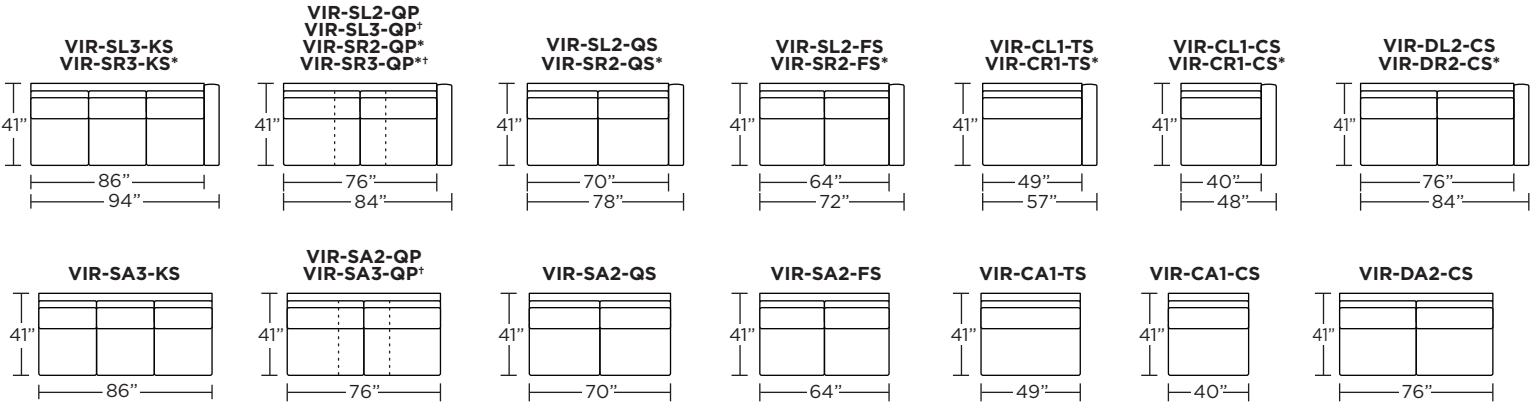

V07.20.23

**VIRGINIA**

**Standard Features:**

- Featuring the patented Tiffany 24/7™ platform sleep system
- Room to stretch out with true 80 inches of bedroom-length sleeping surface
- Ultimate comfort on five inches of plush, high-density foam mattress
- Under-sofa dust covers keeps dust and dirt from ever touching the mattress
- Zero wall clearance
- Single-needle top-stitch
- Premium high-density, high-resiliency foam seat cushions
- Loose back and seat cushions
- Limited lifetime warranty on frame
- Ten-year warranty on mechanism
- Quick-ship delivery

\* Picture shows left arm seated. Please specify left or right arm seated when ordering.  
 All orders are in seated position.  
 † Dotted lines for Queen Plus sizes indicates the number of seats.

Scale: 1/8 inch = 1 foot  
 All dimensions are approximate and subject to change.