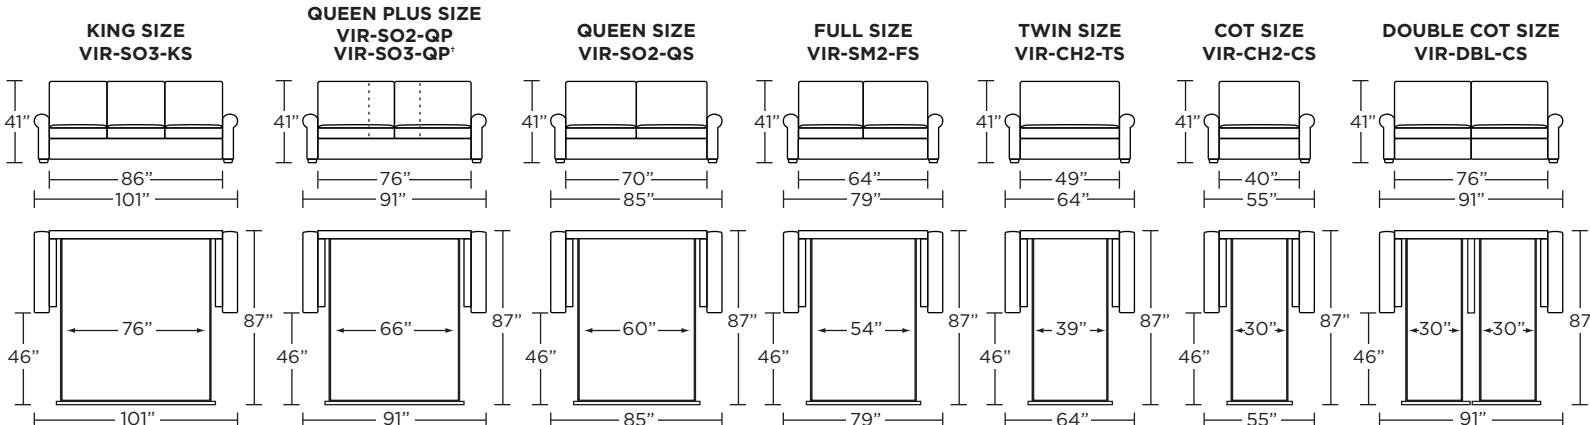

V07.20.23

**VIRGINIA**

**Standard Features:**

- Featuring the patented Tiffany 24/7™ platform sleep system
- Room to stretch out with true 80 inches of bedroom-length sleeping surface
- Ultimate comfort on five inches of plush, high-density foam mattress
- Under-sofa dust covers keeps dust and dirt from ever touching the mattress
- Zero wall clearance
- Single-needle top-stitch
- Premium high-density, high-resiliency foam seat cushions
- Loose back and seat cushions
- Limited lifetime warranty on frame
- Ten-year warranty on mechanism
- Quick-ship delivery

\* Picture shows left arm seated. Please specify left or right arm seated when ordering.  
 All orders are in seated position.  
 † Dotted lines for Queen Plus sizes indicates the number of seats.

Scale: 1/8 inch = 1 foot  
 All dimensions are approximate and subject to change.