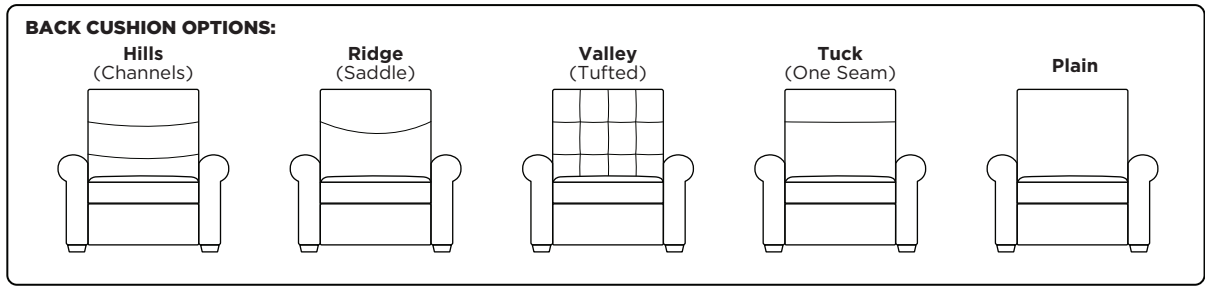

VIRGINIA

Standard Features:

- Featuring the patented Tiffany 24/7™ platform sleep system
- Room to stretch out with true 80 inches of bedroom-length sleeping surface
- Ultimate comfort on five inches of plush, high-density foam mattress
- Under-sofa dust covers keeps dust and dirt from ever touching the mattress
- Zero wall clearance
- Single-needle top-stitch
- Premium high-density, high-resiliency foam seat cushions
- Loose back and seat cushions
- Limited lifetime warranty on frame
- Ten-year warranty on mechanism
- Quick-ship delivery

Mattress Options:

- Premier with Crypton® ticking
- Gel
- Tempur-Pedic®

Options:

- High-density, high-resiliency foam seat cushions encased in down
- Back cushion options: **Hills** (channels), **Ridge** (saddle), **Valley** (tufted), **Tuck** (one seam), or **Plain**
- Contrasting stitch detail available in Black, Brown, Charcoal, Cream, Espresso, Grey, Lemon, Pink, Royal, Scarlet, Tangerine, or Teal thread color
- Wood legs available in Acorn, Espresso or Walnut finish

Please use actual leather, fabric, Crypton®, Sunbrella® and Ultrasuede® swatches when specifying furniture as the colors shown may vary due to the printing process.

Note: Microfiber fabrics such as SUEDELIFE and VEELIFE not suggested for this style. Please contact American Leather® Support Services for a complete list of recommended fabrics.

* Picture shows left arm seated. Please specify left or right arm seated when ordering.
All orders are in seated position.
† Dotted lines for Queen Plus sizes indicates the number of seats.

Scale: 1/8 inch = 1 foot
All dimensions are approximate and subject to change.

V07.20.23