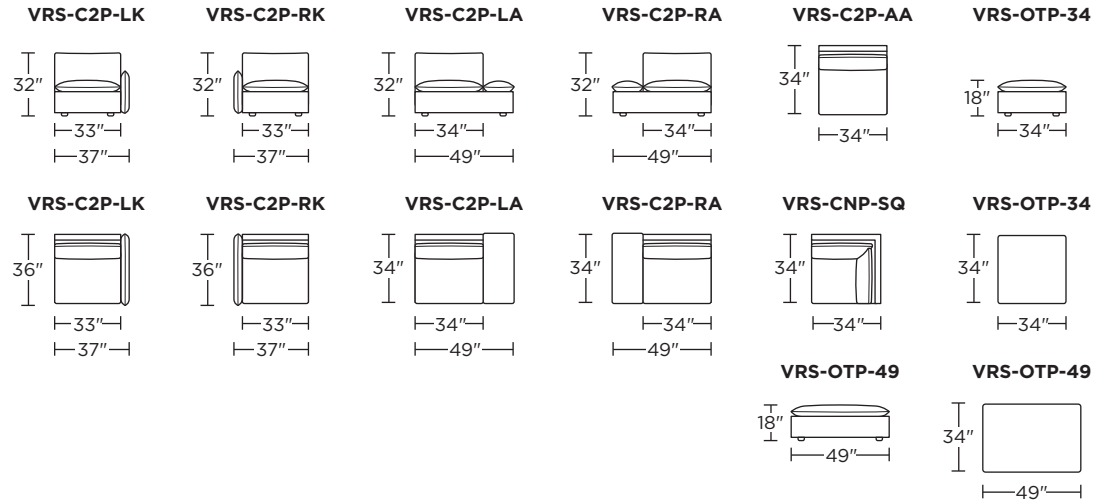

AMERICAN LEATHER® SOFAS & SECTIONALS COLLECTION

VERSA

Standard Features:

- Advanced unidirectional suspension system
- Premium high-density, high-resiliency foam seat cushions encased in down
- Down-filled back cushions
- Adjustable height down-filled arm cushions
- Loose back and seat cushions on all armless pieces
- Loose back and semi-attached seat cushions on all pieces with arms
- Knife-edge cushions
- Recessed floating legs
- Lifetime warranty on frame and suspension

Options:

- Knife-edge arm

Please use actual leather, fabric, Crypton®, Sunbrella® and Ultrasuede® swatches when specifying furniture as the colors shown may vary due to the printing process.

Studio:

Grand: