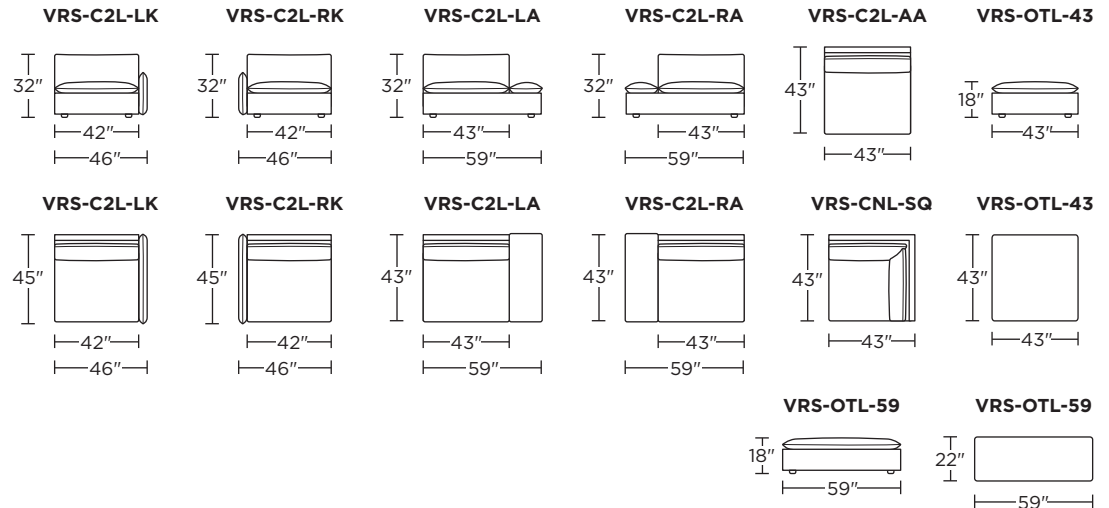

AMERICAN LEATHER® SOFAS & SECTIONALS COLLECTION

VERSA

Standard Features:

- Advanced unidirectional suspension system
- Premium high-density, high-resiliency foam seat cushions encased in down
- Down-filled back cushions
- Adjustable height down-filled arm cushions
- Loose back and seat cushions on all armless pieces
- Loose back and semi-attached seat cushions on all pieces with arms
- Knife-edge cushions
- Recessed floating legs
- Lifetime warranty on frame and suspension

Options:

- Knife-edge arm

Please use actual leather, fabric, Crypton®, Sunbrella® and Ultrasuede® swatches when specifying furniture as the colors shown may vary due to the printing process.

Studio:

Grand:

Studio:

Adjustable Arm

Knife-Edge Arm

Grand:

Adjustable Arm

Knife-Edge Arm

Scale: 1/8 inch = 1 foot

V.04.27.22

All dimensions are approximate and subject to change. Specify components from the sitting position.