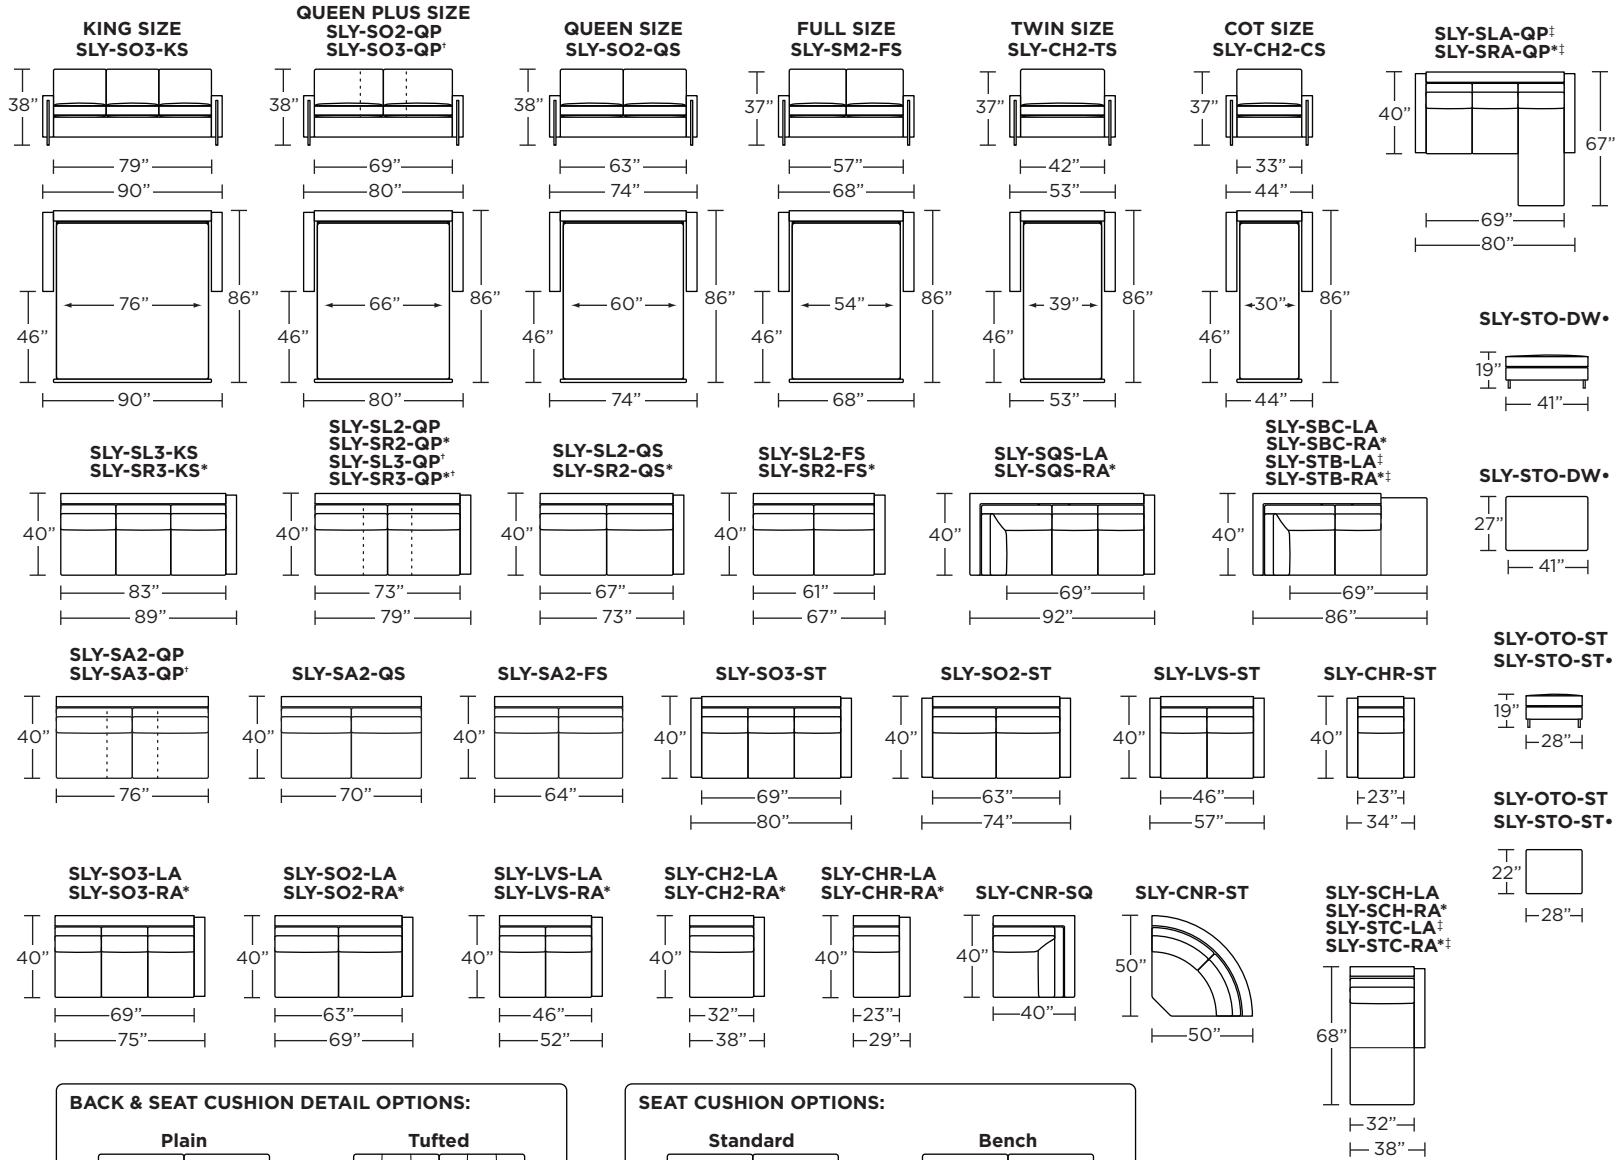

Standard Comfort Sleeper®

Features:

- Featuring the patented Tiffany 24/7™ platform sleep system
- Room to stretch out with true 80 inches of bedroom-length sleeping surface
- Ultimate comfort on four inches of plush, high-density foam mattress
- Under-sofa dust covers keeps dust and dirt from ever touching the mattress
- Zero wall clearance
- Quick-ship delivery
- Double-needle top-stitch
- High-density, high-resiliency foam seat cushions
- Loose back and seat cushions
- Limited lifetime warranty on frame
- 10-year mechanism warranty
- Brushed stainless steel leg

Leg height is 4"

Please use actual leather, fabric, Crypton®, Sunbrella® and Ultrasuede® swatches when specifying furniture as the colors shown may vary due to the printing process.

Note: Seat depth includes cushion overhang which may be up to 1"

SULLEY

SLY-STO-DW•

SLY-STO-DW•

**SLY-OTO-ST
SLY-STO-ST•**

**SLY-OTO-ST
SLY-STO-ST•**

* Picture shows left arm seated. Please specify left or right arm seated when ordering.
 † All orders are in seated position.
 ‡ Dotted lines for Queen Plus sizes indicates the number of seats.
 † All dimensions are approximate and subject to change.
 ‡ Chaise lifts up to reveal hidden storage space. • Storage