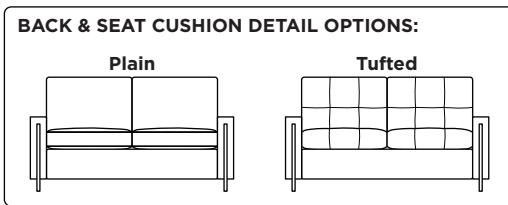

Standard Comfort Sleeper®

Features:

- Featuring the patented Tiffany 24/7™ platform sleep system
- Room to stretch out with true 80 inches of bedroom-length sleeping surface
- Ultimate comfort on four inches of plush, high-density foam mattress
- Under-sofa dust covers keeps dust and dirt from ever touching the mattress
- Zero wall clearance
- Quick-ship delivery
- Double-needle top-stitch
- High-density, high-resiliency foam seat cushions
- Loose back and seat cushions
- Limited lifetime warranty on frame
- 10-year mechanism warranty
- Brushed stainless steel leg

Mattress Options:

- HiPerform with Crypton® ticking
- Cooling Gel
- Tempur-Pedic®

Options:

- High-density, high-resiliency foam seat cushions encased in down and down back cushions available
- Bench seat cushion
- Tufted back and seat cushion decorative detail

Leg height is 4"

Please use actual leather, fabric, Crypton®, Sunbrella® and Ultrasuede® swatches when specifying furniture as the colors shown may vary due to the printing process.

Note: Seat depth includes cushion overhang which may be up to 1"

SULLEY

SLY-STO-DW•

SLY-STO-DW•

**SLY-OTO-ST
SLY-STO-ST•**

**SLY-OTO-ST
SLY-STO-ST•**

* Picture shows left arm seated. Please specify left or right arm seated when ordering.
 † All orders are in seated position.
 ‡ Dotted lines for Queen Plus sizes indicates the number of seats.
 † All dimensions are approximate and subject to change.
 ‡ Chaise lifts up to reveal hidden storage space. • Storage