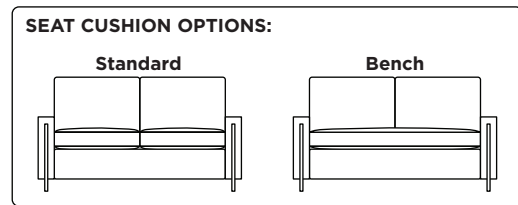

Standard Comfort Sleeper®

Features:

- Featuring the patented Tiffany 24/7™ platform sleep system
- Room to stretch out with true 80 inches of bedroom-length sleeping surface
- Ultimate comfort on four inches of plush, high-density foam mattress
- Under-sofa dust covers keeps dust and dirt from ever touching the mattress
- Zero wall clearance
- Quick-ship delivery
- Double-needle top-stitch
- High-density, high-resiliency foam seat cushions
- Loose back and seat cushions
- Limited lifetime warranty on frame
- 10-year mechanism warranty
- Brushed stainless steel leg

Leg height is 4"

Please use actual leather, fabric, Crypton®, Sunbrella® and Ultrasuede® swatches when specifying furniture as the colors shown may vary due to the printing process.

Note: Seat depth includes cushion overhang which may be up to 1"

SULLEY

SLY-STO-DW•

SLY-STO-DW•

**SLY-OTO-ST
SLY-STO-ST•**

**SLY-OTO-ST
SLY-STO-ST•**

* Picture shows left arm seated. Please specify left or right arm seated when ordering.
 † All orders are in seated position.
 ‡ Dotted lines for Queen Plus sizes indicates the number of seats.
 † All dimensions are approximate and subject to change.
 ‡ Chaise lifts up to reveal hidden storage space. • Storage