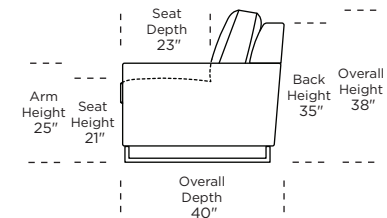

Standard Comfort Sleeper®

Features:

- Featuring the patented Tiffany 24/7™ platform sleep system
- Room to stretch out with true 80 inches of bedroom-length sleeping surface
- Ultimate comfort on four inches of plush, high-density foam mattress
- Under-sofa dust covers keeps dust and dirt from ever touching the mattress
- Zero wall clearance
- Quick-ship delivery
- Double-needle top-stitch
- High-density, high-resiliency foam seat cushions
- Loose back and seat cushions
- Limited lifetime warranty on frame
- 10-year mechanism warranty
- Brushed stainless steel leg

Leg height is 4"

Please use actual leather, fabric, Crypton®, Sunbrella® and Ultrasuede® swatches when specifying furniture as the colors shown may vary due to the printing process.

Note: Seat depth includes cushion overhang which may be up to 1"

SULLEY

SLY-STO-DW•

SLY-STO-DW•

**SLY-OTO-ST
SLY-STO-ST•**

**SLY-OTO-ST
SLY-STO-ST•**

* Picture shows left arm seated. Please specify left or right arm seated when ordering.
 † All orders are in seated position.
 ‡ Dotted lines for Queen Plus sizes indicates the number of seats.
 † All dimensions are approximate and subject to change.
 ‡ Chaise lifts up to reveal hidden storage space. • Storage