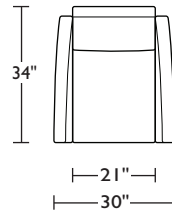

Wall Clearance is 16"

NIO-REC-ST

NIO-REC-ST

NIO-REC-ST

Scale: 1/4 inch = 1 foot
All dimensions are approximate and subject to change.
Specify components from the sitting position.