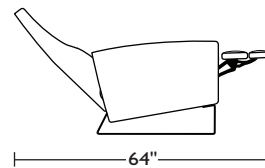

Wall Clearance is 16"

NIO-REC-ST

NIO-REC-ST

NIO-REC-ST

Scale: 1/4 inch = 1 foot
All dimensions are approximate and subject to change.
Specify components from the sitting position.