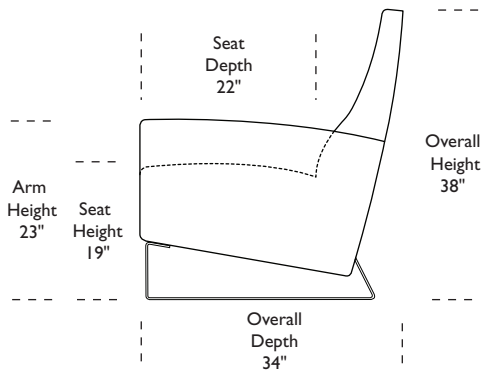

Wall Clearance is 16"

NIO-REC-ST

NIO-REC-ST

NIO-REC-ST

Scale: 1/4 inch = 1 foot
All dimensions are approximate and subject to change.
Specify components from the sitting position.