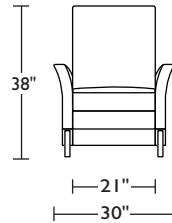

Wall Clearance is 16"

NIO-REC-ST

NIO-REC-ST

NIO-REC-ST

Scale: 1/4 inch = 1 foot
All dimensions are approximate and subject to change.
Specify components from the sitting position.