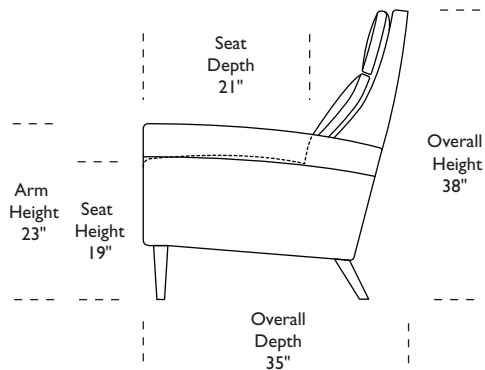

Please use actual leather, fabric, Crypton®, Sunbrella® and Ultrasuede® swatches when specifying furniture as the colors shown may vary due to the printing process.

Wall Clearance is 16"

BUE-REC-ST

BUE-REC-ST

BUE-REC-ST

Scale: 1/4 inch = 1 foot
All dimensions are approximate and subject to change.
Specify components from the sitting position.