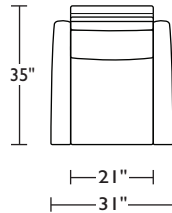

BUE-REC-ST

Scale: 1/4 inch = 1 foot
All dimensions are approximate and subject to change.
Specify components from the sitting position.