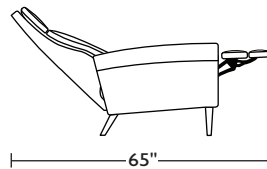

Please use actual leather, fabric, Crypton®, Sunbrella® and Ultrasuede® swatches when specifying furniture as the colors shown may vary due to the printing process.

Wall Clearance is 16"

BUE-REC-ST

BUE-REC-ST

BUE-REC-ST

Scale: 1/4 inch = 1 foot
All dimensions are approximate and subject to change.
Specify components from the sitting position.