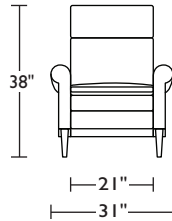

Standard Features:

- Advanced unidirectional suspension system
- Down blend pillow top pads on back and seat
- Premium high-density, high-resiliency foam seat
- Semi-attached back and seat cushion
- Single-needle top-stitch
- Lifetime warranty on frame and suspension
- Quick-ship delivery

Options:

- Premium high-density, high-resiliency foam pillow top pads on back and seat
- Solid wood legs available in Natural Walnut or Gray Ash
- Metal legs available in Antique Brass, Burnished Bronze or Polished Nickel

Please use actual leather, fabric, Crypton®, Sunbrella® and Ultrasuede® swatches when specifying furniture as the colors shown may vary due to the printing process.

Wall Clearance is 16"

BUE-REC-ST