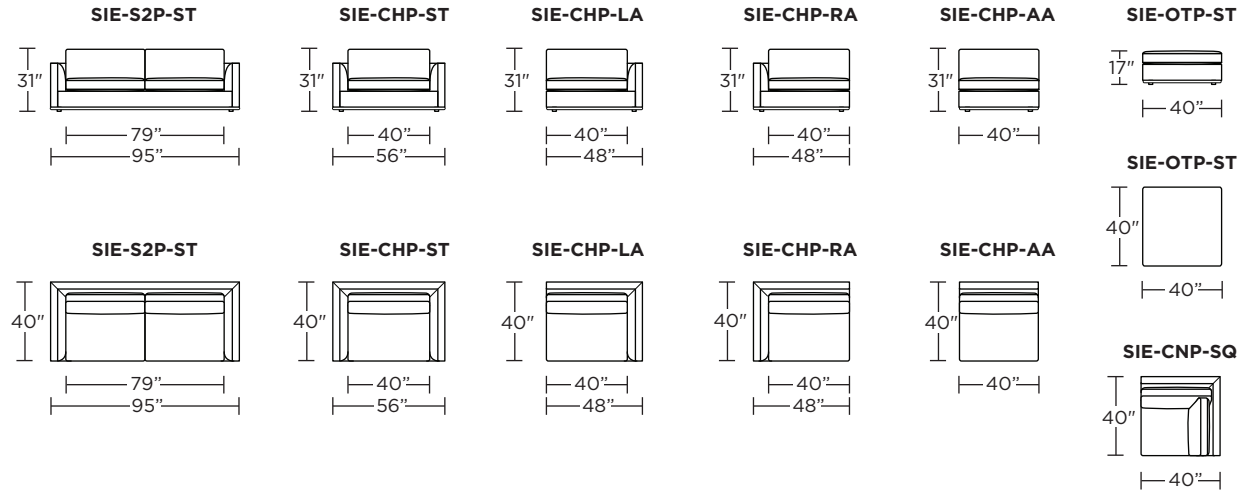

Standard Features:

- Advanced unidirectional suspension system
- Premium high-density, high-resiliency foam seat cushions
- Premium fiber-filled back cushions
- Loose back and seat cushions
- Double-needle top-stitch
- Leather welt cord trim**
- Limited lifetime warranty on frame and suspension
- Quick-ship delivery

Options:

- Metal base available in Antique Brass, Burnished Bronze, or Polished Nickel
- Premium high-density, high-resiliency foam seat cushions encased in down
- Premium down-filled back cushions
- Extra-firm premium high-density, high-resiliency foam seat cushions
- Contrasting leather welt detail available**

Please use actual leather, fabric, Crypton®, Sunbrella® and Ultrasuede® swatches when specifying furniture as the colors shown may vary due to the printing process.

SIENA

Studio:

Grand: