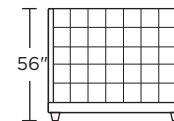

**SHA-BED-FT**

Scale: 1/8 inch = 1 foot  
All dimensions are approximate and subject to change.  
Specify components from the sitting position.