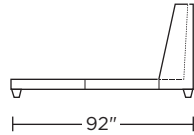

SHAW BED by GOODMAN CHARLTON

Standard Features:

- Single-needle top stitching
- Quick ship delivery
- Limited lifetime warranty on frame & suspension

Options:

- Wood legs available in Dune, Ebony, Mink, or Oiled Ash finish

SHA-BED-KG