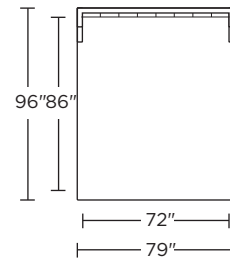

SHAW BED by GOODMAN CHARLTON

Standard Features:

- Single-needle top stitching
- Quick ship delivery
- Limited lifetime warranty on frame & suspension

Options:

- Wood legs available in Dune, Ebony, Mink, or Oiled Ash finish

SHA-BED-FL

Scale: 1/8 inch = 1 foot
All dimensions are approximate and subject to change.
Specify components from the sitting position.