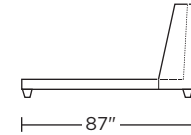

SHA-BED-FL