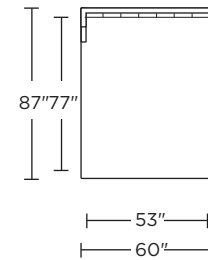

SHAW BED by GOODMAN CHARLTON

Standard Features:

- Single-needle top stitching
- Quick ship delivery
- Limited lifetime warranty on frame & suspension

Options:

- Wood legs available in Dune, Ebony, Mink, or Oiled Ash finish

SHA-BED-FL

Scale: 1/8 inch = 1 foot
All dimensions are approximate and subject to change.
Specify components from the sitting position.