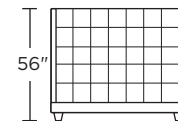

**SHA-BED-FT**

Scale: 1/8 inch = 1 foot  
All dimensions are approximate and subject to change.  
Specify components from the sitting position.