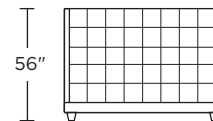

SHA-BED-CT