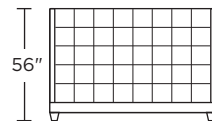

SHA-BED-KT