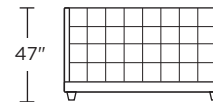

SHA-BED-FL