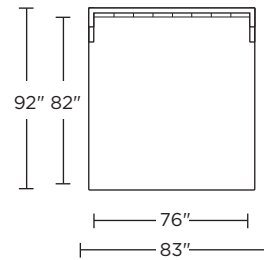

SHAW BED by GOODMAN CHARLTON

Standard Features:

- Single-needle top stitching
- Quick ship delivery
- Limited lifetime warranty on frame & suspension

Options:

- Wood legs available in Dune, Ebony, Mink, or Oiled Ash finish

Scale: 1/8 inch = 1 foot
All dimensions are approximate and subject to change.
Specify components from the sitting position.