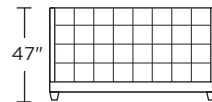

SHA-BED-FL