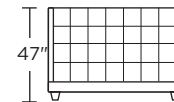

SHA-BED-FL