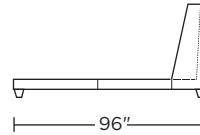

SHA-BED-CK