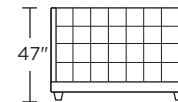

SHA-BED-FL