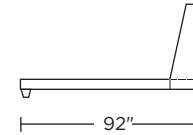

SHA-BED-QN