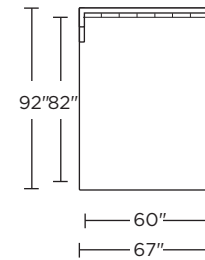

SHA-BED-FL