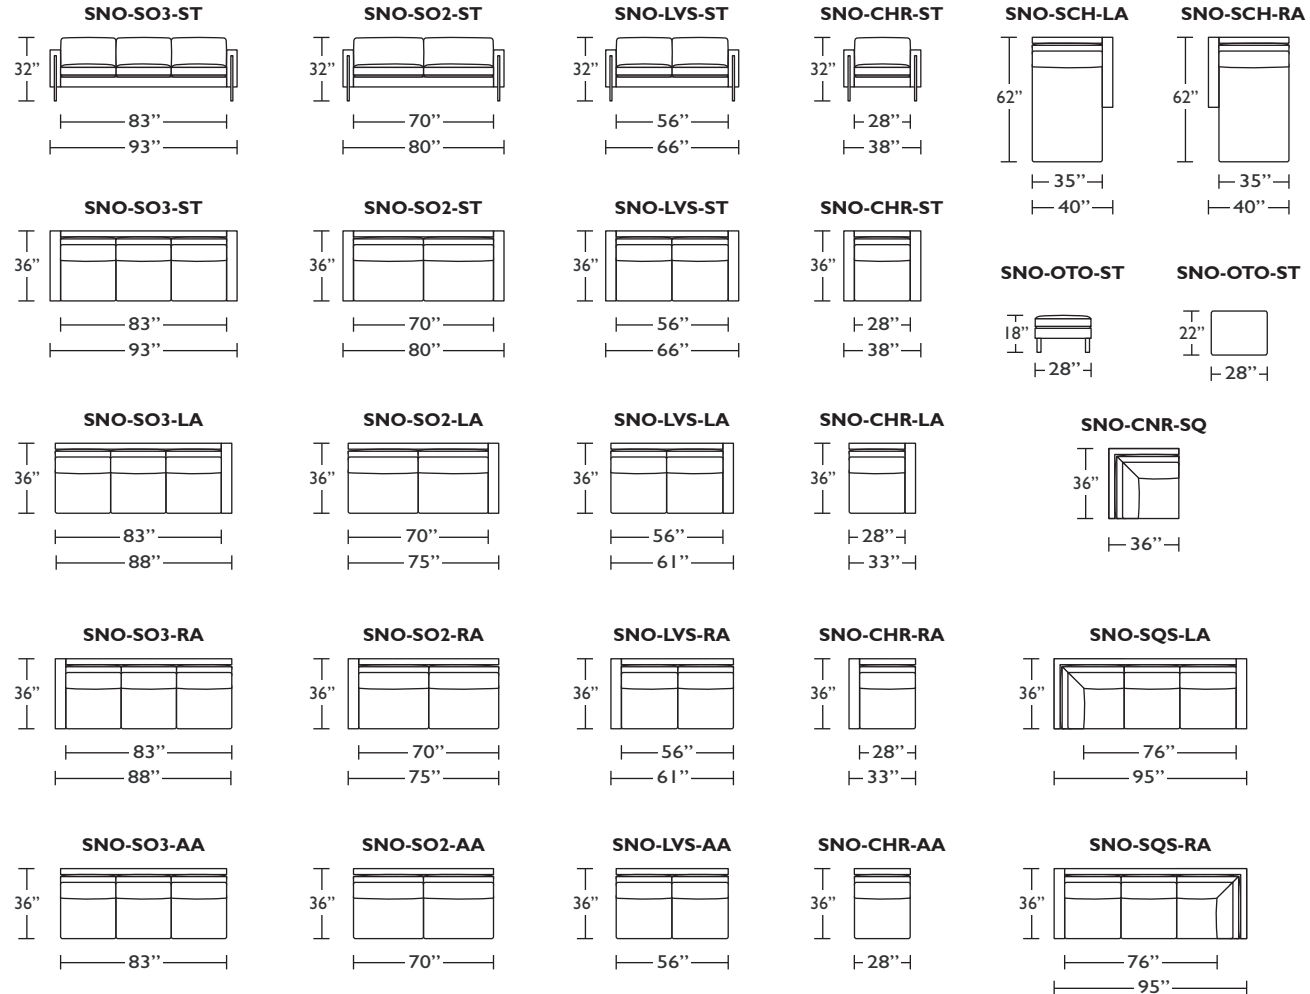

Scale: 1/8 inch = 1 foot V.09.21.17  
All dimensions are approximate and subject to change  
Specify components from the sitting position