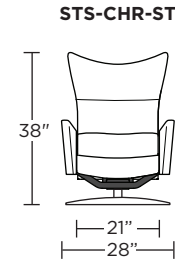

Wall Clearance: ST - 14", LG - 16", XL - 18"

Scale: 1/4 inch = 1 foot
All dimensions are approximate and subject to change.
Specify components from the sitting position.