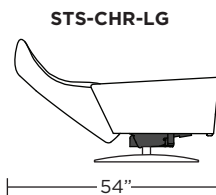

STRATUS

Standard Features:

- Patented weight balanced mechanism
- Monofilament elastic webbing suspension
- Premium high-density, high-resiliency molded foam seat cushion
- Tight back and seat cushion
- Single-needle top-stitch with thick thread
- Manual articulating headrest
- Lifetime warranty on frame and suspension
- Quick-ship delivery
- Ten year warranty on mechanism

Wall Clearance: ST - 14", LG - 16", XL - 18"

Scale: 1/4 inch = 1 foot
All dimensions are approximate and subject to change.
Specify components from the sitting position.