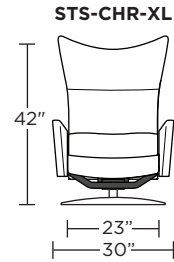

Wall Clearance: ST - 14", LG - 16", XL - 18"

Scale: 1/4 inch = 1 foot
All dimensions are approximate and subject to change.
Specify components from the sitting position.