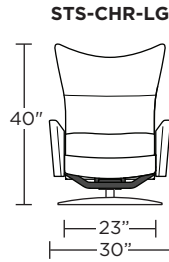

Wall Clearance: ST - 14", LG - 16", XL - 18"

Scale: 1/4 inch = 1 foot
All dimensions are approximate and subject to change.
Specify components from the sitting position.