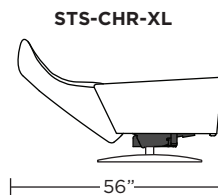

STRATUS

Standard Features:

- Patented weight balanced mechanism
- Monofilament elastic webbing suspension
- Premium high-density, high-resiliency molded foam seat cushion
- Tight back and seat cushion
- Single-needle top-stitch with thick thread
- Manual articulating headrest
- Lifetime warranty on frame and suspension
- Quick-ship delivery
- Ten year warranty on mechanism

Wall Clearance: ST - 14", LG - 16", XL - 18"

Scale: 1/4 inch = 1 foot
All dimensions are approximate and subject to change.
Specify components from the sitting position.