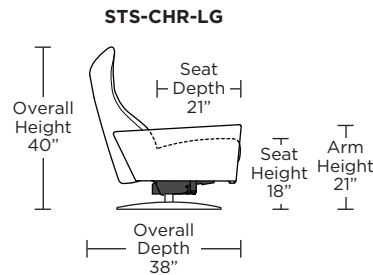

STRATUS

Standard Features:

- Patented weight balanced mechanism
- Monofilament elastic webbing suspension
- Premium high-density, high-resiliency molded foam seat cushion
- Tight back and seat cushion
- Single-needle top-stitch with thick thread
- Manual articulating headrest
- Lifetime warranty on frame and suspension
- Quick-ship delivery
- Ten year warranty on mechanism

Wall Clearance: ST - 14", LG - 16", XL - 18"

Scale: 1/4 inch = 1 foot
All dimensions are approximate and subject to change.
Specify components from the sitting position.