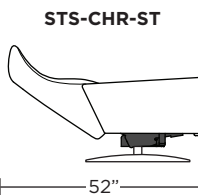

STRATUS

Standard Features:

- Patented weight balanced mechanism
- Monofilament elastic webbing suspension
- Premium high-density, high-resiliency molded foam seat cushion
- Tight back and seat cushion
- Single-needle top-stitch with thick thread
- Manual articulating headrest
- Lifetime warranty on frame and suspension
- Quick-ship delivery
- Ten year warranty on mechanism

Wall Clearance: ST - 14", LG - 16", XL - 18"

Scale: 1/4 inch = 1 foot
All dimensions are approximate and subject to change.
Specify components from the sitting position.