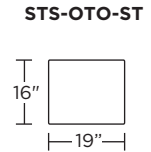

Wall Clearance: ST - 14", LG - 16", XL - 18"

Scale: 1/4 inch = 1 foot
All dimensions are approximate and subject to change.
Specify components from the sitting position.