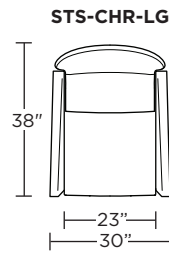

Wall Clearance: ST - 14", LG - 16", XL - 18"

Scale: 1/4 inch = 1 foot
All dimensions are approximate and subject to change.
Specify components from the sitting position.