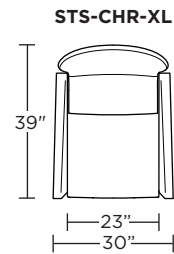

Wall Clearance: ST - 14", LG - 16", XL - 18"

Scale: 1/4 inch = 1 foot
All dimensions are approximate and subject to change.
Specify components from the sitting position.