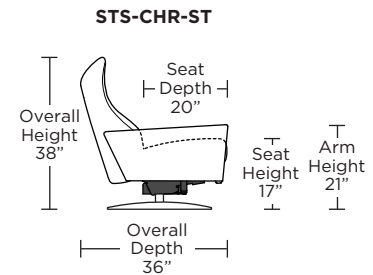

STRATUS

Standard Features:

- Patented weight balanced mechanism
- Monofilament elastic webbing suspension
- Premium high-density, high-resiliency molded foam seat cushion
- Tight back and seat cushion
- Single-needle top-stitch with thick thread
- Manual articulating headrest
- Lifetime warranty on frame and suspension
- Quick-ship delivery
- Ten year warranty on mechanism

Wall Clearance: ST - 14", LG - 16", XL - 18"

Scale: 1/4 inch = 1 foot
All dimensions are approximate and subject to change.
Specify components from the sitting position.