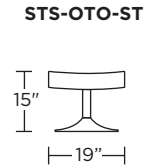

Wall Clearance: ST - 14", LG - 16", XL - 18"

Scale: 1/4 inch = 1 foot
All dimensions are approximate and subject to change.
Specify components from the sitting position.