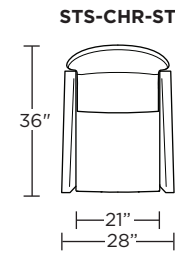

Wall Clearance: ST - 14", LG - 16", XL - 18"

Scale: 1/4 inch = 1 foot
All dimensions are approximate and subject to change.
Specify components from the sitting position.