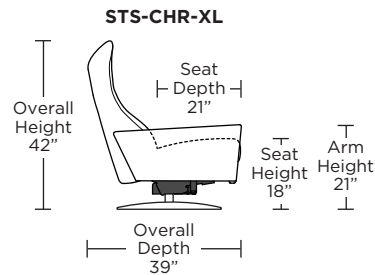

STRATUS

Standard Features:

- Patented weight balanced mechanism
- Monofilament elastic webbing suspension
- Premium high-density, high-resiliency molded foam seat cushion
- Tight back and seat cushion
- Single-needle top-stitch with thick thread
- Manual articulating headrest
- Lifetime warranty on frame and suspension
- Quick-ship delivery
- Ten year warranty on mechanism

Wall Clearance: ST - 14", LG - 16", XL - 18"

Scale: 1/4 inch = 1 foot
All dimensions are approximate and subject to change.
Specify components from the sitting position.