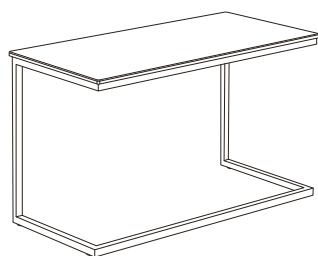

Y all items in group Y have the same seat width / tutti gli elementi del gruppo Y hanno lo stesso modulo di seduta

THE SKU S0117 IS COMPOSED OF TWO SB2 SIDE BY SIDE.
 INSTEAD THE SKU D0117 IS COMPOSED OF TWO DB2 SIDE BY SIDE.

J all items in group J have the same seat width / tutti gli elementi del gruppo J hanno lo stesso modulo di seduta

SCH DCH
110 / 43" 110 / 43"

DEPTH 160-188 / 63"-74"

TWO SIDES
CONNECTABLE

E01
110X110 / 43X43"

E20
128 X128 / 50 X50"

EV4 OTTOMAN
110 X110 XH.43 / 43 X43 XH.17"

P017-D BENCH
150 X75 XH.43 / 59 X30 XH.17"

P018-D BENCH
150 X75 XH.43 / 59 X30 XH.17"

C0112 SUGGESTED LUMBAR PILLOW
67 X30 / 26 X12"

SIDE
GLASS - CERAMIC / MARBLE TABLE
TOP DIMENSIONS:
50X50 / 20X20"

T152B SUGGESTED SIDE TABLE
90 X40 XH.49 / 35 X16 XH.19"

T153B COFFEE TABLE
40 X40 XH.46 / 16 X16 XH.18"

T154B COFFEE TABLE
Ø40 XH.46 / Ø16 XH.18"

STANDARD FEATURES

- Glass top available in: smoked or white (RAL 9003).
- Ceramic top available in: Terra, Antracite, Noir Desir, Ossido Bruno, Greenery or Limestone.
- Base available in: chrome, titanium, brass, copper, anthracite, RAL 8019 or RAL 9003.