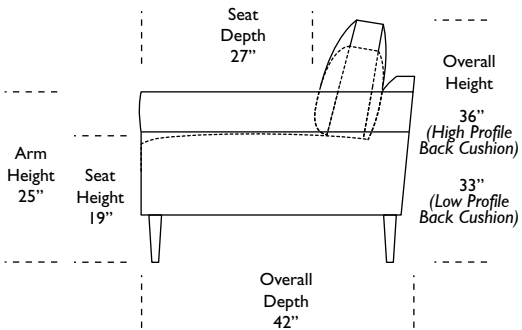

Please use actual leather, fabric, Crypton®, Sunbrella® and Ultrasuede® swatches when specifying furniture as the colors shown may vary due to the printing process.

42" Overall Depth

**Note:** Dotted line indicates seam on leather, Ultrasuede® and up the roll fabrics. Seams are eliminated with railroaded fabrics.

Scale: 1/8 inch = 1 foot  
All dimensions are approximate and subject to change.

V.06.28.18