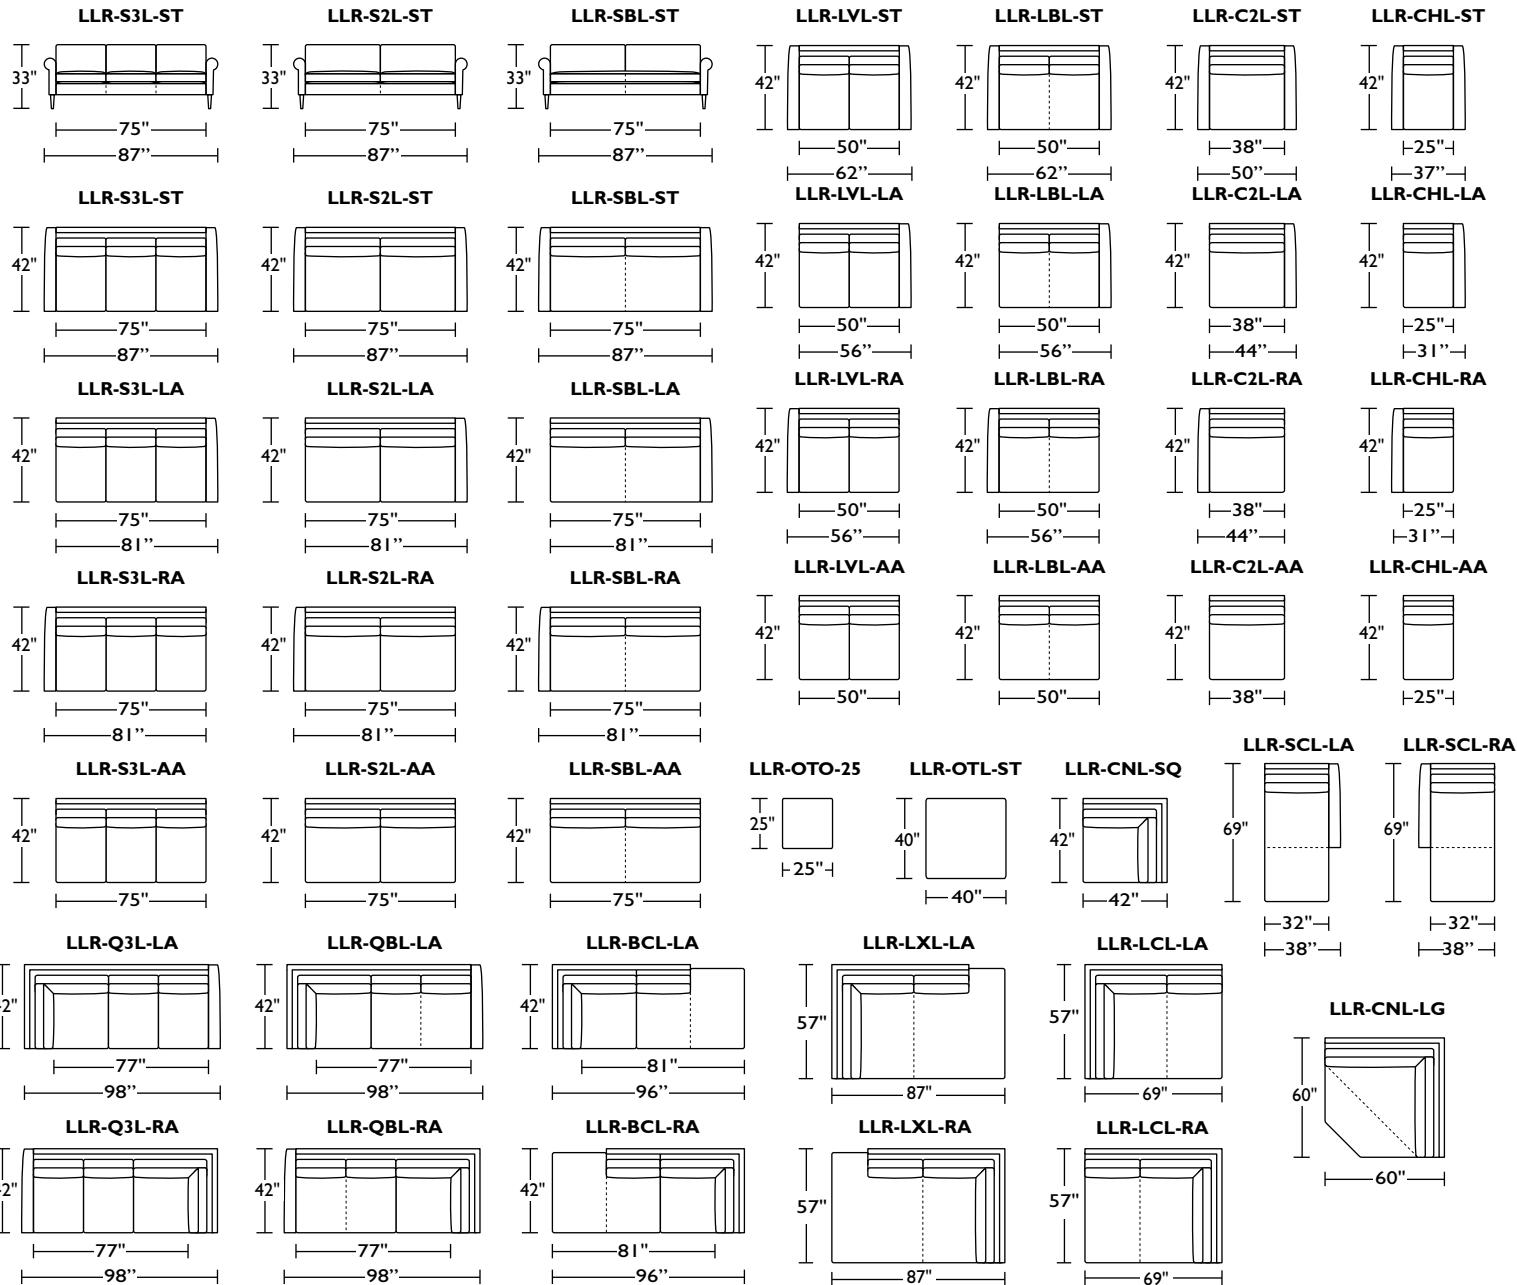

- Premium high-density, high-resiliency foam seat cushions encased in down
- Premium high-density, high-resiliency foam seat cushions
- Metal legs available in Antique Brass, Burnished Bronze or Polished Nickel finish
- Solid wood legs available in Natural Walnut or Gray Ash
- Contrasting seat and back cushions (two-tone) available
- Low profile back cushions available (overall height 33")
- High profile back cushions available (overall height 36")

Please use actual leather, fabric, Crypton®, Sunbrella® and Ultrasuede® swatches when specifying furniture as the colors shown may vary due to the printing process.

42" Overall Depth

**Note:** Dotted line indicates seam on leather, Ultrasuede® and up the roll fabrics. Seams are eliminated with railroaded fabrics.

Scale: 1/8 inch = 1 foot  
All dimensions are approximate and subject to change.

V.06.28.18