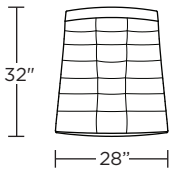

Please use actual leather, fabric, Crypton®, Sunbrella® and Ultrasuede® swatches when specifying furniture as the colors shown may vary due to the printing process.

PTA-CHS-ST

PTA-CHS-ST

Scale: 1/4 inch = 1 foot
All dimensions are approximate and subject to change.
Specify components from the sitting position.