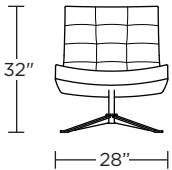

Please use actual leather, fabric, Crypton®, Sunbrella® and Ultrasuede® swatches when specifying furniture as the colors shown may vary due to the printing process.

PTA-CHS-ST

PTA-CHS-ST

Scale: 1/4 inch = 1 foot
All dimensions are approximate and subject to change.
Specify components from the sitting position.