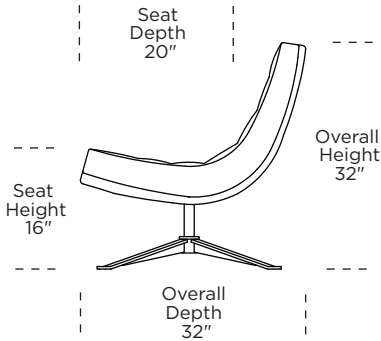

Standard Features:

- Premium high-density, high-resiliency foam seat cushion
- Buttonless tufting
- Single-needle top-stitch
- Limited lifetime warranty on frame
- Quick-ship delivery

Options:

- Metal base available in Antique Brass, Burnished Bronze, or Polished Nickel

Please use actual leather, fabric, Crypton®, Sunbrella® and Ultrasuede® swatches when specifying furniture as the colors shown may vary due to the printing process.

PTA-CHS-ST

PTA-CHS-ST

Scale: 1/4 inch = 1 foot
All dimensions are approximate and subject to change.
Specify components from the sitting position.