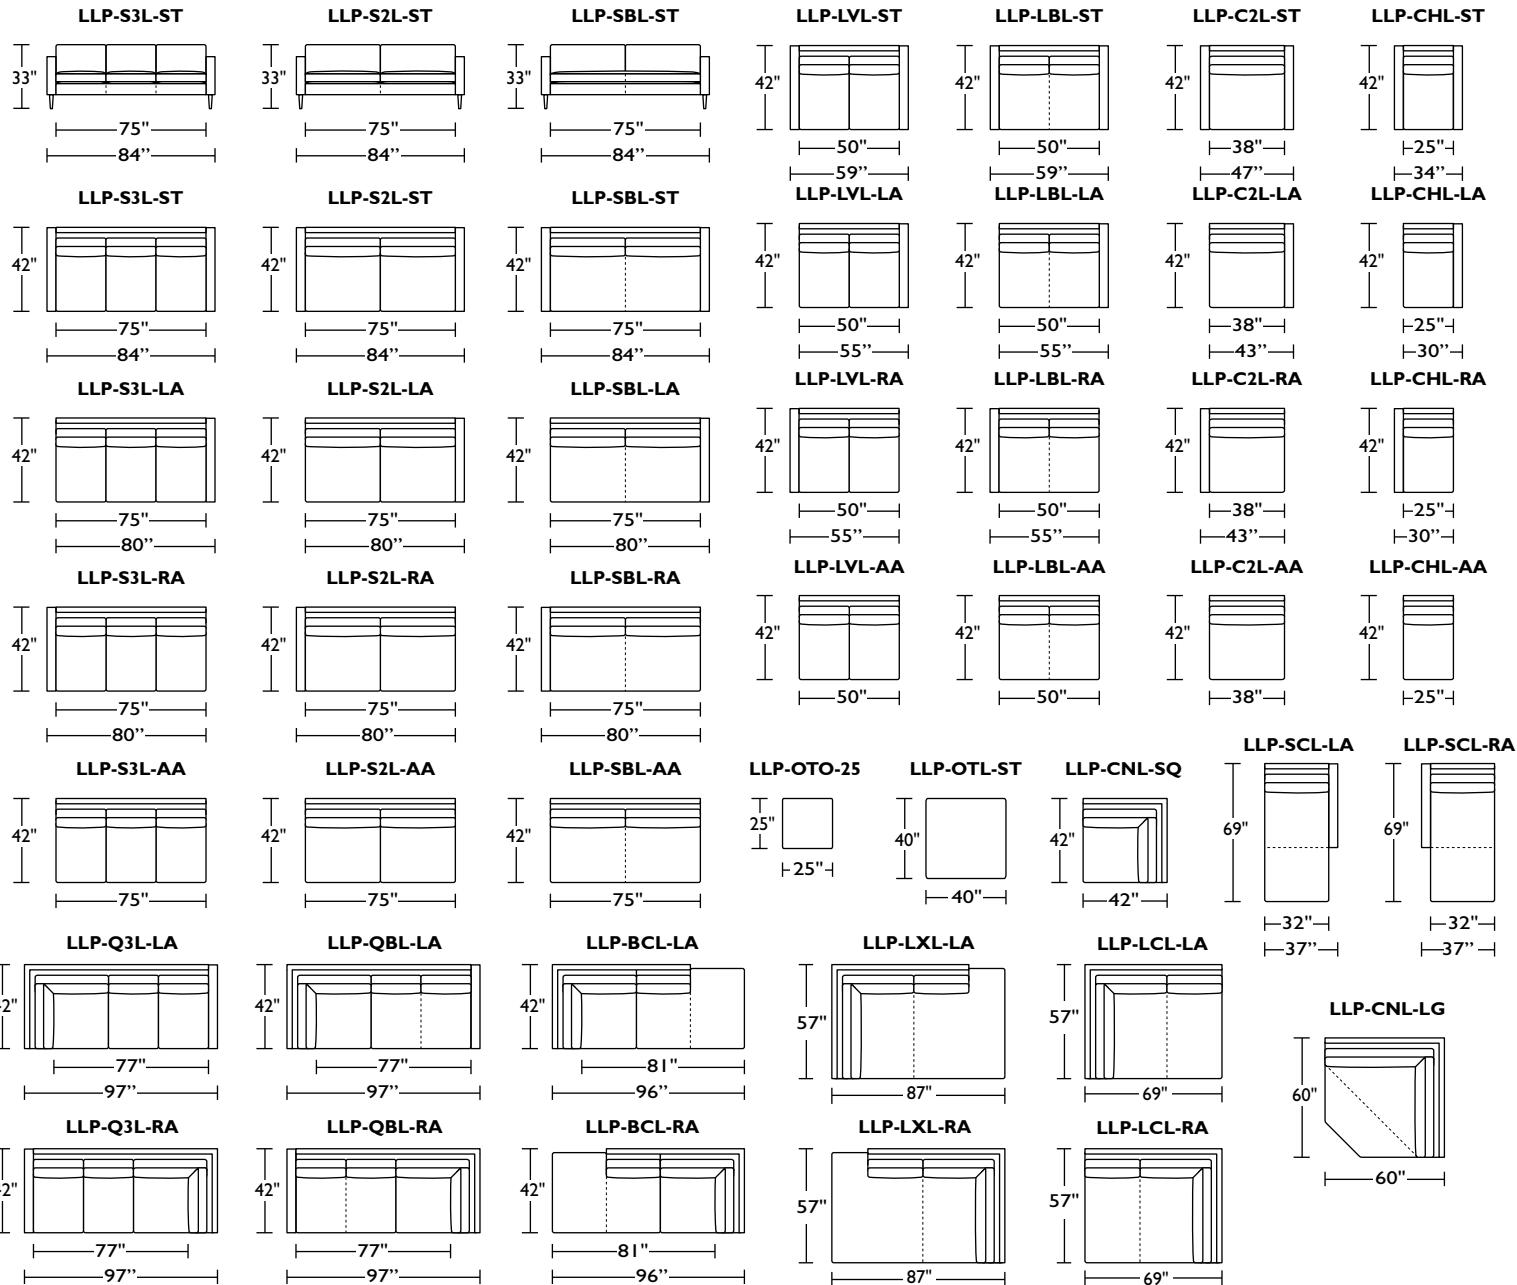

- Premium high-density, high-resiliency foam seat cushions encased in down
- Premium high-density, high-resiliency foam seat cushions
- Metal legs available in Antique Brass, Burnished Bronze or Polished Nickel finish
- Solid wood legs available in Natural Walnut or Gray Ash
- Contrasting seat and back cushions (two-tone) available
- Low profile back cushions available (overall height 33")
- High profile back cushions available (overall height 36")

Please use actual leather, fabric, Crypton®, Sunbrella® and Ultrasuede® swatches when specifying furniture as the colors shown may vary due to the printing process.

**42" Overall Depth**

**Note:** Dotted line indicates seam on leather, Ultrasuede® and up the roll fabrics. Seams are eliminated with railroaded fabrics.