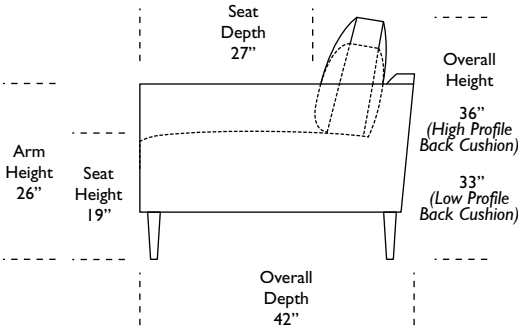

Please use actual leather, fabric, Crypton®, Sunbrella® and Ultrasuede® swatches when specifying furniture as the colors shown may vary due to the printing process.

**42" Overall Depth**

**Note:** Dotted line indicates seam on leather, Ultrasuede® and up the roll fabrics. Seams are eliminated with railroaded fabrics.