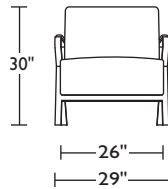

OSC-CHR-ST

OSC-CHR-ST

Scale: 1/4 inch = 1 foot
All dimensions are approximate and subject to change.
Specify components from the sitting position.

V.11.15.16