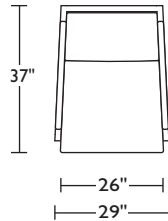

OSC-CHR-ST

OSC-CHR-ST

Scale: 1/4 inch = 1 foot
All dimensions are approximate and subject to change.
Specify components from the sitting position.

V.11.15.16