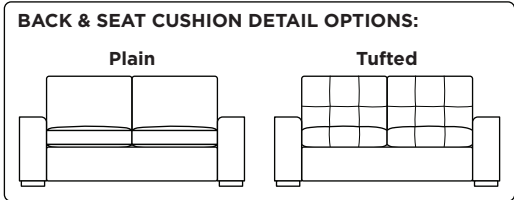

**Standard Comfort Sleeper®**

**Features:**

- Featuring the patented Tiffany 24/7™ platform sleep system
- Room to stretch out with true 80 inches of bedroom-length sleeping surface
- Ultimate comfort on five inches of plush, high-density foam mattress
- Under-sofa dust covers keeps dust and dirt from ever touching the mattress
- Zero wall clearance
- Quick-ship delivery
- Double-needle top-stitch
- High-density, high-resiliency foam seat cushions
- Loose back and seat cushions
- Limited lifetime warranty on frame
- 10-year mechanism warranty

**Mattress Options:**

- HiPerform with Crypton™ ticking
- Cooling Gel
- Tempur-Pedic®

**Options:**

- High-density, high-resiliency foam seat cushions encased in down and down back cushions available
- Bench seat cushion
- Tufted back and seat cushion decorative detail
- Wood legs available in Acorn, Espresso or Walnut finish
- Ottomans available with casters

**Leg height is 2"**

Please use actual leather, fabric, Crypton®, Sunbrella® and Ultrasuede® swatches when specifying furniture as the colors shown may vary due to the printing process.

**Note:** Seat depth includes cushion overhang which may be up to 1"

\* Picture shows left arm seated. Please specify left or right arm seated when ordering.  
 All orders are in seated position.  
 † Dotted lines for Queen Plus sizes indicates the number of seats.  
 All dimensions are approximate and subject to change.  
 ‡ Chaise lifts up to reveal hidden storage space. • Storage