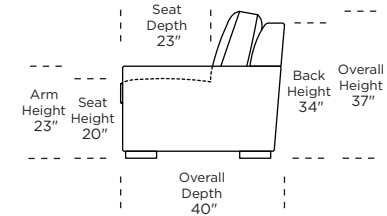

**Standard Comfort Sleeper®**

**Features:**

- Featuring the patented Tiffany 24/7™ platform sleep system
- Room to stretch out with true 80 inches of bedroom-length sleeping surface
- Ultimate comfort on five inches of plush, high-density foam mattress
- Under-sofa dust covers keeps dust and dirt from ever touching the mattress
- Zero wall clearance
- Quick-ship delivery
- Double-needle top-stitch
- High-density, high-resiliency foam seat cushions
- Loose back and seat cushions
- Limited lifetime warranty on frame
- 10-year mechanism warranty

**Leg height is 2"**

Please use actual leather, fabric, Crypton®, Sunbrella® and Ultrasuede® swatches when specifying furniture as the colors shown may vary due to the printing process.

**Note:** Seat depth includes cushion overhang which may be up to 1"

\* Picture shows left arm seated. Please specify left or right arm seated when ordering.  
 All orders are in seated position.  
 † Dotted lines for Queen Plus sizes indicates the number of seats.  
 All dimensions are approximate and subject to change.  
 ‡ Chaise lifts up to reveal hidden storage space. • Storage