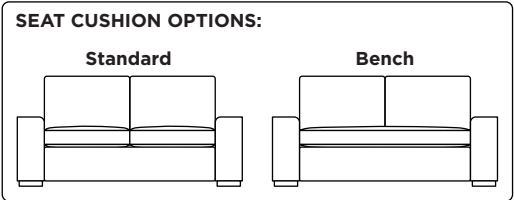

**Standard Comfort Sleeper®**

**Features:**

- Featuring the patented Tiffany 24/7™ platform sleep system
- Room to stretch out with true 80 inches of bedroom-length sleeping surface
- Ultimate comfort on five inches of plush, high-density foam mattress
- Under-sofa dust covers keeps dust and dirt from ever touching the mattress
- Zero wall clearance
- Quick-ship delivery
- Double-needle top-stitch
- High-density, high-resiliency foam seat cushions
- Loose back and seat cushions
- Limited lifetime warranty on frame
- 10-year mechanism warranty

**Leg height is 2"**

Please use actual leather, fabric, Crypton®, Sunbrella® and Ultrasuede® swatches when specifying furniture as the colors shown may vary due to the printing process.

**Note:** Seat depth includes cushion overhang which may be up to 1"

\* Picture shows left arm seated. Please specify left or right arm seated when ordering.  
 All orders are in seated position.  
 † Dotted lines for Queen Plus sizes indicates the number of seats.  
 All dimensions are approximate and subject to change.  
 ‡ Chaise lifts up to reveal hidden storage space. • Storage