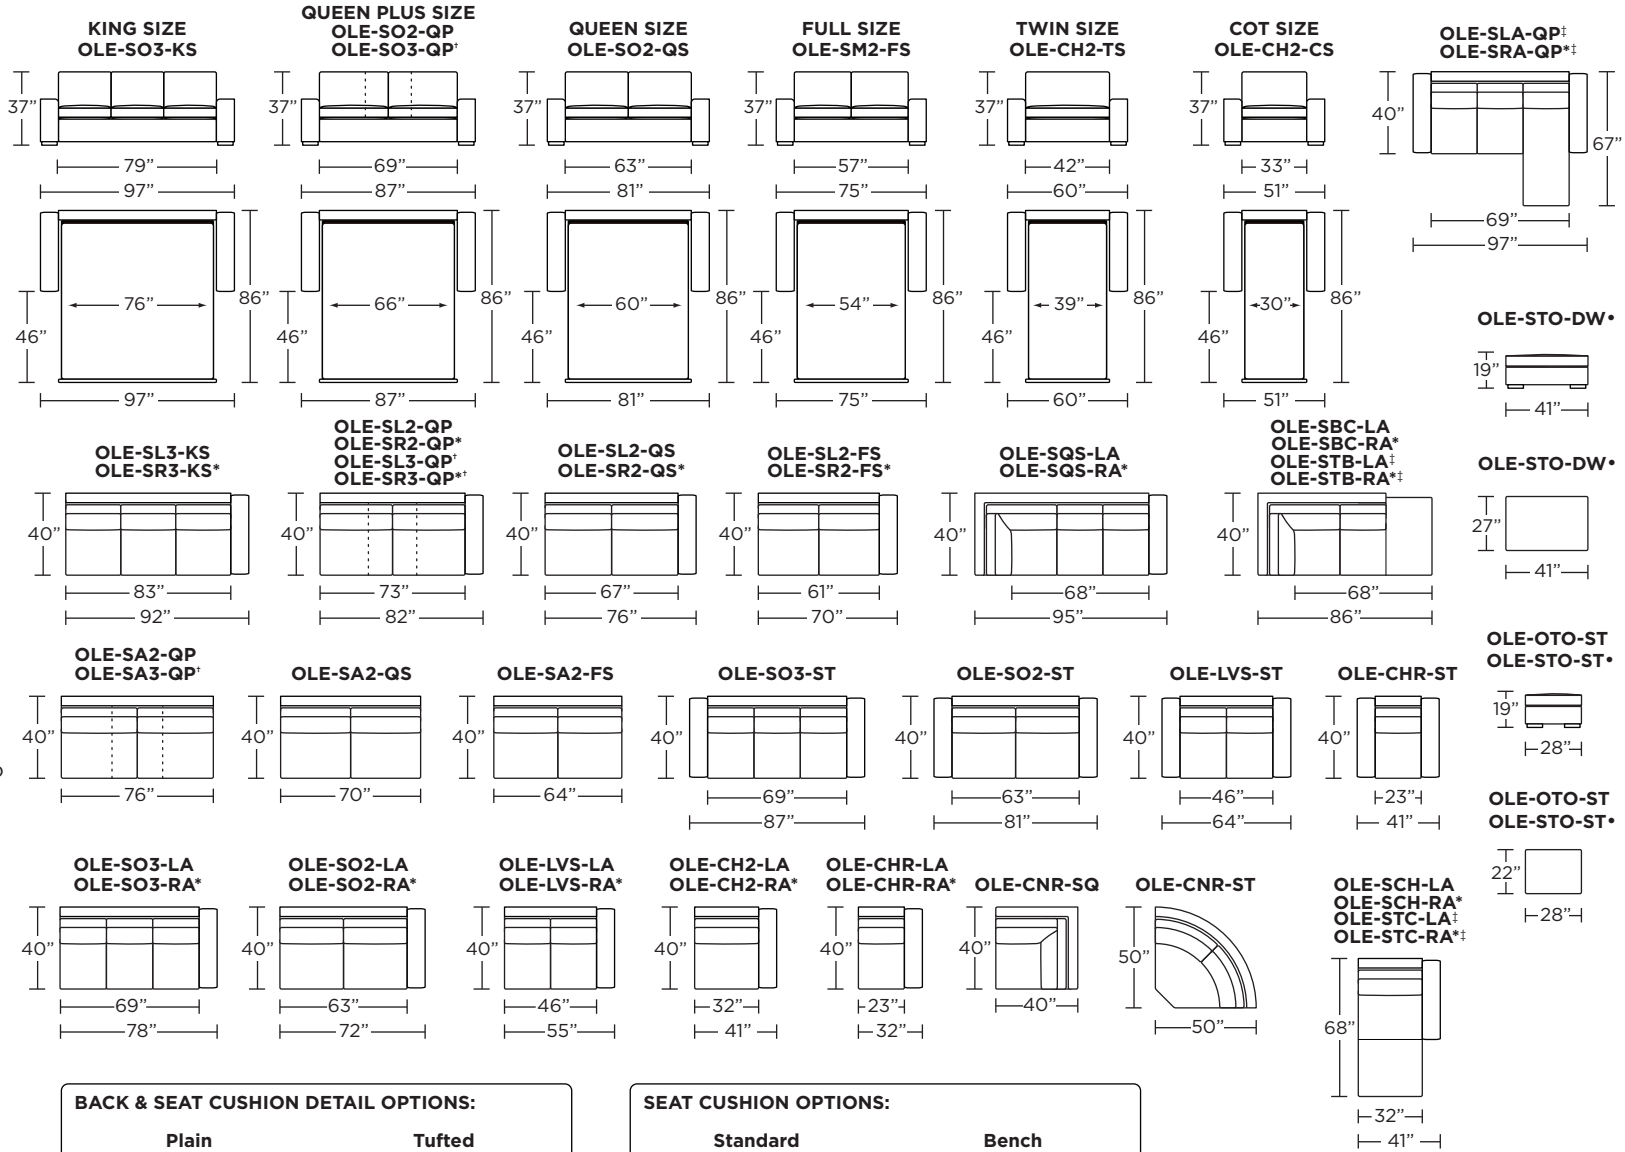

**Standard Comfort Sleeper®**

**Features:**

- Featuring the patented Tiffany 24/7™ platform sleep system
- Room to stretch out with true 80 inches of bedroom-length sleeping surface
- Ultimate comfort on five inches of plush, high-density foam mattress
- Under-sofa dust covers keeps dust and dirt from ever touching the mattress
- Zero wall clearance
- Quick-ship delivery
- Double-needle top-stitch
- High-density, high-resiliency foam seat cushions
- Loose back and seat cushions
- Limited lifetime warranty on frame
- 10-year mechanism warranty

**Leg height is 2"**

Please use actual leather, fabric, Crypton®, Sunbrella® and Ultrasuede® swatches when specifying furniture as the colors shown may vary due to the printing process.

**Note:** Seat depth includes cushion overhang which may be up to 1"

\* Picture shows left arm seated. Please specify left or right arm seated when ordering.  
 All orders are in seated position.  
 † Dotted lines for Queen Plus sizes indicates the number of seats.  
 All dimensions are approximate and subject to change.  
 ‡ Chaise lifts up to reveal hidden storage space. • Storage