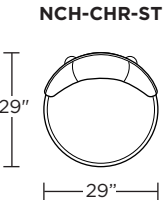

Please use actual leather, fabric, Crypton®, Sunbrella® and Ultrasuede® swatches when specifying furniture as the colors shown may vary due to the printing process.

Scale: 1/4 inch = 1 foot
All dimensions are approximate and subject to change.
Specify components from the sitting position.