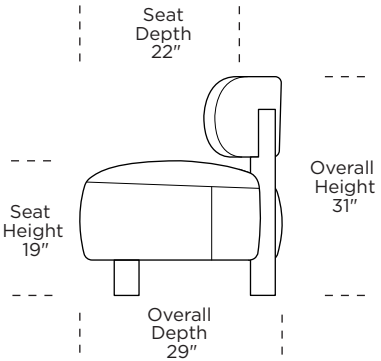

Please use actual leather, fabric, Crypton®, Sunbrella® and Ultrasuede® swatches when specifying furniture as the colors shown may vary due to the printing process.

Scale: 1/4 inch = 1 foot
All dimensions are approximate and subject to change.
Specify components from the sitting position.