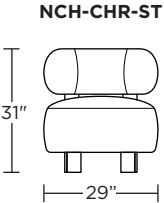

Please use actual leather, fabric, Crypton®, Sunbrella® and Ultrasuede® swatches when specifying furniture as the colors shown may vary due to the printing process.

Scale: 1/4 inch = 1 foot
All dimensions are approximate and subject to change.
Specify components from the sitting position.