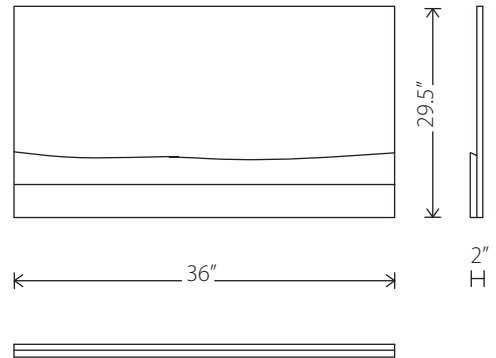

NUOVO

Nexa

HGSR676
raw oak

HGSR655
seared oak

Nexa mirror

NUOVO

size : 36 x 2 x 29½"

SKU colours :

HGSR655 seared oak | blackened

HGSR676 raw oak | blackened

assembly instructions : **not applicable**

technical details :

³/₈" mirror

FSC certified French oak

live edge details

leaning or wall application