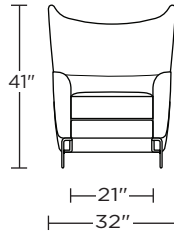

Wall Clearance is 16"

NEE-REC-ST

NEE-REC-ST

NEE-REC-ST

Scale: 1/4 inch = 1 foot  
All dimensions are approximate and subject to change.  
Specify components from the sitting position.