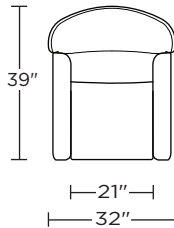

Wall Clearance is 16"

NEE-REC-ST

NEE-REC-ST

NEE-REC-ST

Scale: 1/4 inch = 1 foot  
All dimensions are approximate and subject to change.  
Specify components from the sitting position.