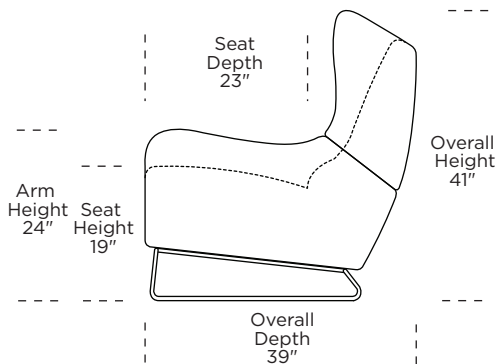

Wall Clearance is 16"

NEE-REC-ST

NEE-REC-ST

NEE-REC-ST

Scale: 1/4 inch = 1 foot  
All dimensions are approximate and subject to change.  
Specify components from the sitting position.