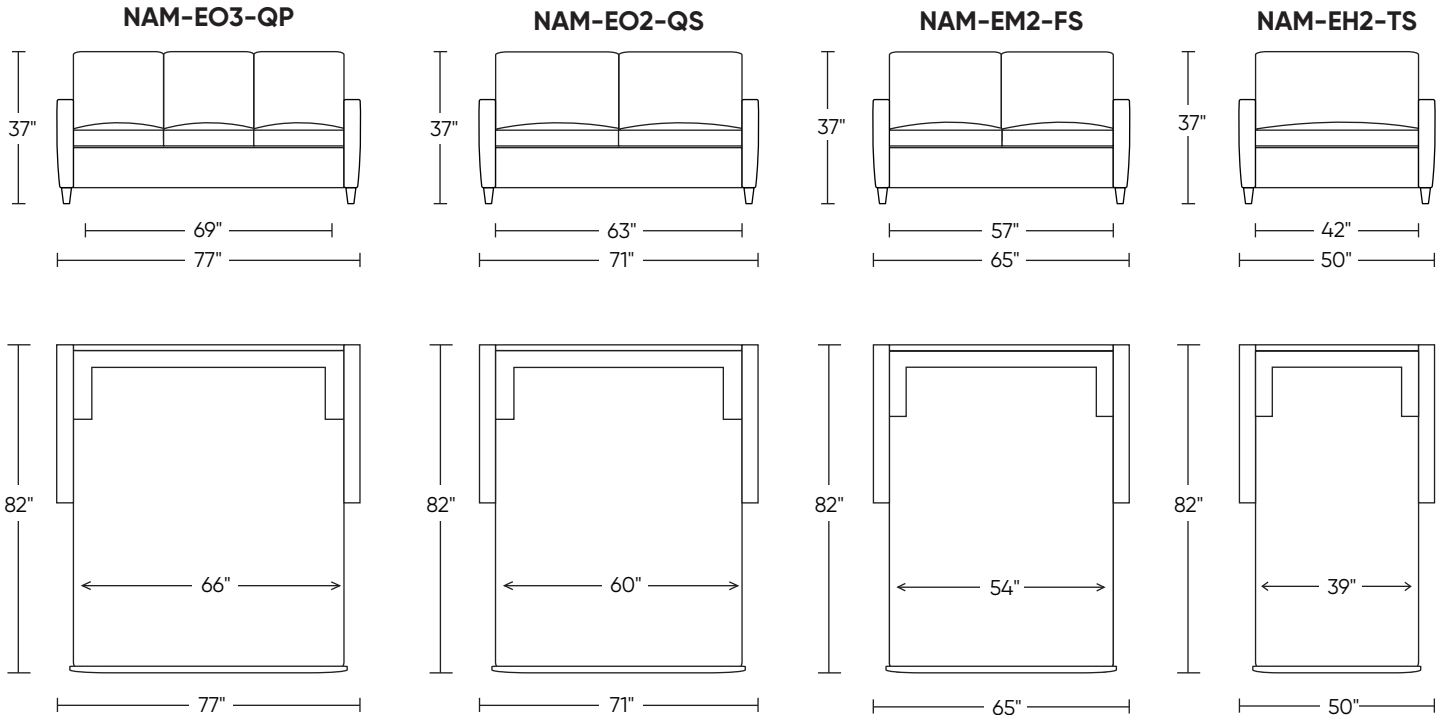

COMFORT SLEEPER BY AMERICAN LEATHER® SILVER

NAOMI

Standard Features:

- Premium high-density, high-resiliency foam
- Loose back and seat cushions
- Fall away back becomes mattress section
- Zero wall clearance
- Single-needle top-stitch
- Limited lifetime warranty on frame
- Ten-year warranty on mechanism
- Quick-ship delivery

Options:

- Wood legs available in Dune, Ebony, Mink, or Oiled Ash finish
- Contrasting cover available (two tone):
  - Color 1 - Body
  - Color 2 - Back and Seat Cushion

Mattress Options:

- Four inches of high-density foam
- Four inches of plush, high-density foam with a cooling gel topper

Leg Height is 4"

Please use actual leather, fabric, Crypton®, Sunbrella® and Ultrasuede® swatches when specifying furniture as the colors shown may vary due to the printing process.

NOTE: Please be advised that microfiber fabrics like SUEDELIFE and VEELIFE, and velvet fabrics such as JENSON, REED, and SURI, are not recommended for this style. For a comprehensive list of covers that are NOT suggested, please contact American Leather Support Services. This information can also be found on the fabric landing pages of our website or by scanning the swatch QR code.

Scale: 1/4 inch = 1 foot
All dimensions are approximate and subject to change.
Specify components from the sitting position.
U.S. patents #6904628 & 8011034

V0926.25