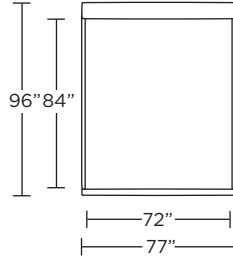

**MEN-BED-KG**

**MEN-BED-CK**

**MEN-BED-QN**

**MEN-BED-FL**

**MEN-PLW-BD**

**MEN-PLW-BD**

**MEN-PLW-BD**

Scale: 1/8 inch = 1 foot  
All dimensions are approximate and subject to change.  
Specify components from the sitting position.