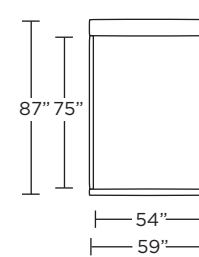

**MEN-BED-KG**

**MEN-BED-CK**

**MEN-BED-QN**

**MEN-BED-FL**

**MEN-PLW-BD**

**MEN-PLW-BD**

**MEN-PLW-BD**

Scale: 1/8 inch = 1 foot  
All dimensions are approximate and subject to change.  
Specify components from the sitting position.