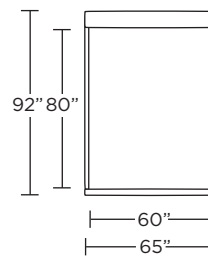

**MEN-BED-KG**

**MEN-BED-CK**

**MEN-BED-QN**

**MEN-BED-FL**

**MEN-PLW-BD**

**MEN-PLW-BD**

**MEN-PLW-BD**

Scale: 1/8 inch = 1 foot  
All dimensions are approximate and subject to change.  
Specify components from the sitting position.