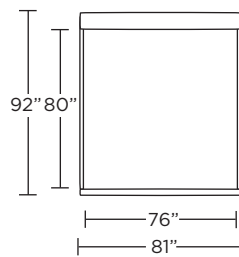

**MEN-BED-KG**

**MEN-BED-CK**

**MEN-BED-QN**

**MEN-BED-FL**

**MEN-PLW-BD**

**MEN-PLW-BD**

**MEN-PLW-BD**

Scale: 1/8 inch = 1 foot  
All dimensions are approximate and subject to change.  
Specify components from the sitting position.