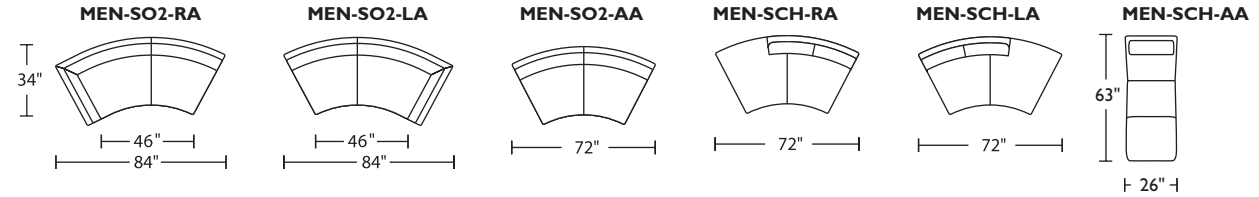

Please use actual leather, fabric and Ultrasuede® swatches when specifying furniture as the colors shown may vary due to the printing process.

MEN-CHR-ST

MEN-CHR-ST

BOOK CASES:

MEN-BKC-ES (Espresso)

Example: