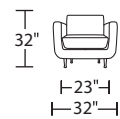

Please use actual leather, fabric and Ultrasuede® swatches when specifying furniture as the colors shown may vary due to the printing process.

MEN-CHR-ST

MEN-CHR-ST

BOOK CASES:

MEN-BKC-ES (Espresso)

Example: