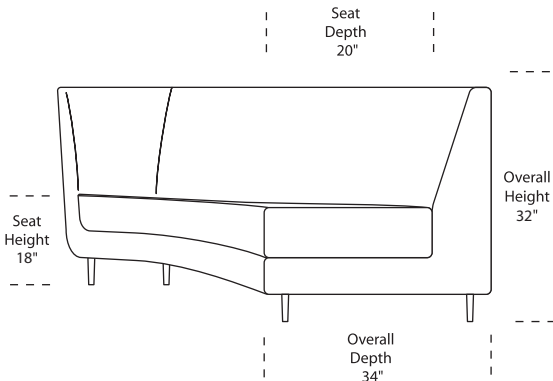

BOOK CASES:

MEN-BKC-ES (Espresso)

Example: