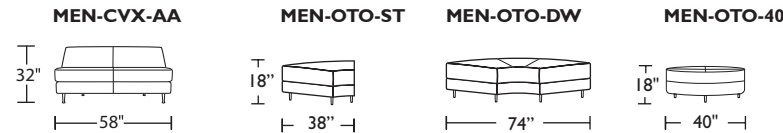

MENLO PARK BY RICK LEE

Standard Features:

- Advanced unidirectional suspension system
- Premium high-density, high-resiliency foam seats
- Quick-ship delivery
- Lifetime warranty on frame & suspension
- Single-needle top stitching
- Aluminum legs

Options:

- Headrest pillow included with MEN-SCH-AA
- Optional back & arm pillows
- Wood legs available in Acorn, Espresso or Walnut finish
- Casegoods available Acorn, Espresso or Walnut finish
- Extra firm premium high-density, high-resiliency foam seats