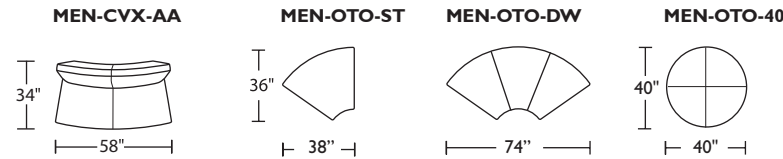

Please use actual leather, fabric and Ultrasuede® swatches when specifying furniture as the colors shown may vary due to the printing process.

MEN-CHR-ST

MEN-CHR-ST

BOOK CASES:

MEN-BKC-ES (Espresso)

Example: