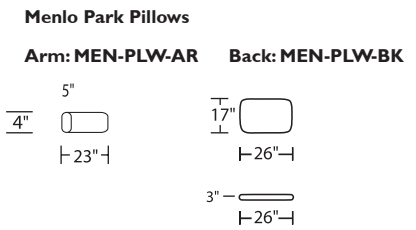

Please use actual leather, fabric and Ultrasuede® swatches when specifying furniture as the colors shown may vary due to the printing process.

MEN-CHR-ST

MEN-CHR-ST

BOOK CASES:

MEN-BKC-ES (Espresso)

Example: