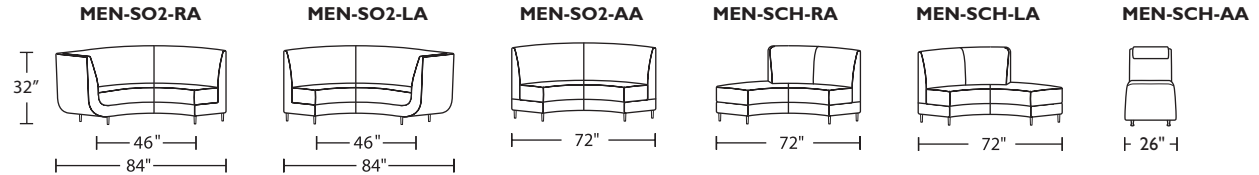

Options:

- Headrest pillow included with MEN-SCH-AA
- Optional back & arm pillows
- Wood legs available in Acorn, Espresso or Walnut finish
- Casegoods available Acorn, Espresso or Walnut finish
- Extra firm premium high-density, high-resiliency foam seats