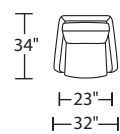

Please use actual leather, fabric and Ultrasuede® swatches when specifying furniture as the colors shown may vary due to the printing process.

MEN-CHR-ST

MEN-CHR-ST

BOOK CASES:

MEN-BKC-ES (Espresso)

Example: