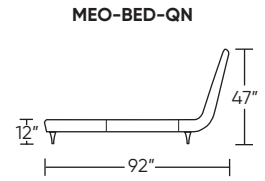

MENLO PARK BED by RICK LEE

Standard Features:

- Single-needle top-stitch with thick thread
- Limited lifetime warranty on frame
- Quick-ship delivery

Options:

- Contrasting stitch detail available in Bermuda Green, Beige, Black, Brown, Charcoal, Cream, Espresso, Gold Brown, Grey, Lemon, Midnight Blue, and Scarlet thread color
- Wood legs available in Dune, Ebony, Mink, or Oiled Ash finish
- Wood legs available in Natural Walnut

Please use actual leather, fabric, Crypton®, Sunbrella® and Ultrasuede® swatches when specifying furniture as the colors shown may vary due to the printing process.

MEO-PLW-BD

MEO-PLW-BD