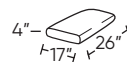

MEO-PLW-BD