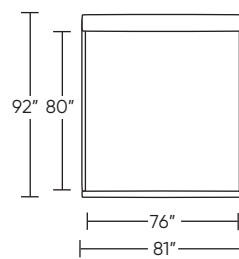

MENLO PARK BED by RICK LEE

Standard Features:

- Single-needle top-stitch with thick thread
- Limited lifetime warranty on frame
- Quick-ship delivery

Options:

- Contrasting stitch detail available in Bermuda Green, Beige, Black, Brown, Charcoal, Cream, Espresso, Gold Brown, Grey, Lemon, Midnight Blue, and Scarlet thread color
- Wood legs available in Dune, Ebony, Mink, or Oiled Ash finish
- Wood legs available in Natural Walnut

Please use actual leather, fabric, Crypton®, Sunbrella® and Ultrasuede® swatches when specifying furniture as the colors shown may vary due to the printing process.

MEO-PLW-BD

MEO-PLW-BD