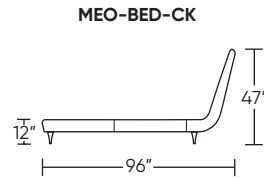

MENLO PARK BED by RICK LEE

Standard Features:

- Single-needle top-stitch with thick thread
- Limited lifetime warranty on frame
- Quick-ship delivery

Options:

- Contrasting stitch detail available in Bermuda Green, Beige, Black, Brown, Charcoal, Cream, Espresso, Gold Brown, Grey, Lemon, Midnight Blue, and Scarlet thread color
- Wood legs available in Dune, Ebony, Mink, or Oiled Ash finish
- Wood legs available in Natural Walnut

Please use actual leather, fabric, Crypton®, Sunbrella® and Ultrasuede® swatches when specifying furniture as the colors shown may vary due to the printing process.

MEO-PLW-BD

MEO-PLW-BD