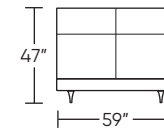

MENLO PARK BED by RICK LEE

Standard Features:

- Single-needle top-stitch with thick thread
- Limited lifetime warranty on frame
- Quick-ship delivery

Options:

- Contrasting stitch detail available in Bermuda Green, Beige, Black, Brown, Charcoal, Cream, Espresso, Gold Brown, Grey, Lemon, Midnight Blue, and Scarlet thread color
- Wood legs available in Dune, Ebony, Mink, or Oiled Ash finish
- Wood legs available in Natural Walnut

Please use actual leather, fabric, Crypton®, Sunbrella® and Ultrasuede® swatches when specifying furniture as the colors shown may vary due to the printing process.

MEO-PLW-BD

MEO-PLW-BD