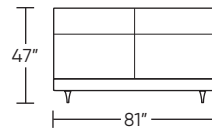

MENLO PARK BED by RICK LEE

Standard Features:

- Single-needle top-stitch with thick thread
- Limited lifetime warranty on frame
- Quick-ship delivery

Options:

- Contrasting stitch detail available in Bermuda Green, Beige, Black, Brown, Charcoal, Cream, Espresso, Gold Brown, Grey, Lemon, Midnight Blue, and Scarlet thread color
- Wood legs available in Dune, Ebony, Mink, or Oiled Ash finish
- Wood legs available in Natural Walnut

Please use actual leather, fabric, Crypton®, Sunbrella® and Ultrasuede® swatches when specifying furniture as the colors shown may vary due to the printing process.

MEO-PLW-BD