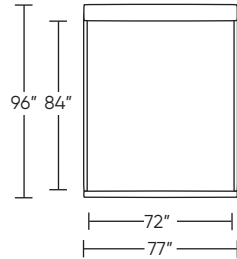

MENLO PARK BED by RICK LEE

Standard Features:

- Single-needle top-stitch with thick thread
- Limited lifetime warranty on frame
- Quick-ship delivery

Options:

- Contrasting stitch detail available in Bermuda Green, Beige, Black, Brown, Charcoal, Cream, Espresso, Gold Brown, Grey, Lemon, Midnight Blue, and Scarlet thread color
- Wood legs available in Dune, Ebony, Mink, or Oiled Ash finish
- Wood legs available in Natural Walnut

Please use actual leather, fabric, Crypton®, Sunbrella® and Ultrasuede® swatches when specifying furniture as the colors shown may vary due to the printing process.

MEO-PLW-BD

MEO-PLW-BD