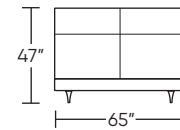

MENLO PARK BED by RICK LEE

Standard Features:

- Single-needle top-stitch with thick thread
- Limited lifetime warranty on frame
- Quick-ship delivery

Options:

- Contrasting stitch detail available in Bermuda Green, Beige, Black, Brown, Charcoal, Cream, Espresso, Gold Brown, Grey, Lemon, Midnight Blue, and Scarlet thread color
- Wood legs available in Dune, Ebony, Mink, or Oiled Ash finish
- Wood legs available in Natural Walnut

Please use actual leather, fabric, Crypton®, Sunbrella® and Ultrasuede® swatches when specifying furniture as the colors shown may vary due to the printing process.

MEO-PLW-BD

MEO-PLW-BD