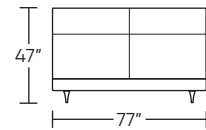

MENLO PARK BED by RICK LEE

Standard Features:

- Single-needle top-stitch with thick thread
- Limited lifetime warranty on frame
- Quick-ship delivery

Options:

- Contrasting stitch detail available in Bermuda Green, Beige, Black, Brown, Charcoal, Cream, Espresso, Gold Brown, Grey, Lemon, Midnight Blue, and Scarlet thread color
- Wood legs available in Dune, Ebony, Mink, or Oiled Ash finish
- Wood legs available in Natural Walnut

Please use actual leather, fabric, Crypton®, Sunbrella® and Ultrasuede® swatches when specifying furniture as the colors shown may vary due to the printing process.

MEO-PLW-BD