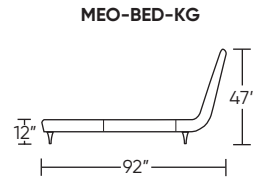

MENLO PARK BED by RICK LEE

Standard Features:

- Single-needle top-stitch with thick thread
- Limited lifetime warranty on frame
- Quick-ship delivery

Options:

- Contrasting stitch detail available in Bermuda Green, Beige, Black, Brown, Charcoal, Cream, Espresso, Gold Brown, Grey, Lemon, Midnight Blue, and Scarlet thread color
- Wood legs available in Dune, Ebony, Mink, or Oiled Ash finish
- Wood legs available in Natural Walnut

Please use actual leather, fabric, Crypton®, Sunbrella® and Ultrasuede® swatches when specifying furniture as the colors shown may vary due to the printing process.

MEO-PLW-BD

MEO-PLW-BD