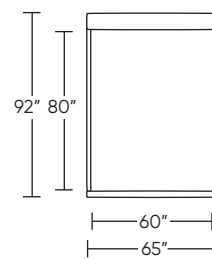

MENLO PARK BED by RICK LEE

Standard Features:

- Single-needle top-stitch with thick thread
- Limited lifetime warranty on frame
- Quick-ship delivery

Options:

- Contrasting stitch detail available in Bermuda Green, Beige, Black, Brown, Charcoal, Cream, Espresso, Gold Brown, Grey, Lemon, Midnight Blue, and Scarlet thread color
- Wood legs available in Dune, Ebony, Mink, or Oiled Ash finish
- Wood legs available in Natural Walnut

Please use actual leather, fabric, Crypton®, Sunbrella® and Ultrasuede® swatches when specifying furniture as the colors shown may vary due to the printing process.

MEO-PLW-BD

MEO-PLW-BD