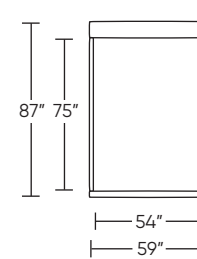

MENLO PARK BED by RICK LEE

Standard Features:

- Single-needle top-stitch with thick thread
- Limited lifetime warranty on frame
- Quick-ship delivery

Options:

- Contrasting stitch detail available in Bermuda Green, Beige, Black, Brown, Charcoal, Cream, Espresso, Gold Brown, Grey, Lemon, Midnight Blue, and Scarlet thread color
- Wood legs available in Dune, Ebony, Mink, or Oiled Ash finish
- Wood legs available in Natural Walnut

Please use actual leather, fabric, Crypton®, Sunbrella® and Ultrasuede® swatches when specifying furniture as the colors shown may vary due to the printing process.

MEO-PLW-BD

MEO-PLW-BD