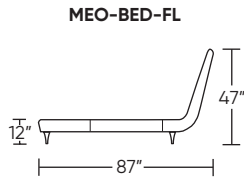

MENLO PARK BED by RICK LEE

Standard Features:

- Single-needle top-stitch with thick thread
- Limited lifetime warranty on frame
- Quick-ship delivery

Options:

- Contrasting stitch detail available in Bermuda Green, Beige, Black, Brown, Charcoal, Cream, Espresso, Gold Brown, Grey, Lemon, Midnight Blue, and Scarlet thread color
- Wood legs available in Dune, Ebony, Mink, or Oiled Ash finish
- Wood legs available in Natural Walnut

Please use actual leather, fabric, Crypton®, Sunbrella® and Ultrasuede® swatches when specifying furniture as the colors shown may vary due to the printing process.

MEO-PLW-BD

MEO-PLW-BD