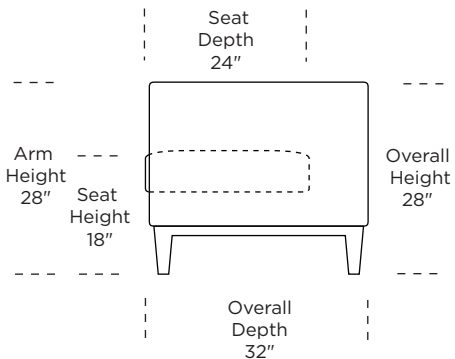

AMERICAN LEATHER® SOFAS & SECTIONALS COLLECTION

LUXE

Standard Features:

- Advanced unidirectional suspension system
- Premium high-density, high-resiliency foam seats
- Quick-ship delivery
- Limited lifetime warranty on frame and suspension
- Welt cord trim and buttons
- Single-needle top stitching
- Loose seat cushions
- Tight back

Options:

- Wood Bases available in Acorn, Espresso or Walnut finish
- Solid Natural Walnut base also available
- Extra firm premium high-density, high-resiliency foam seats

Please use actual leather, fabric, Crypton®, Sunbrella® and Ultrasuede® swatches when specifying furniture as the colors shown may vary due to the printing process.

Due to size of leather hides, your furniture will have seams on the front, back and sides. For more information please contact your sales representative.

A. Front   B. Back   C. Sides

*Dotted line indicates where seams may be located.

*Note: arm height for this frame is measured at the highest point of the curved arm.

Scale: 1/8 inch = 1 foot
All dimensions are approximate and subject to change.
Specify components from the sitting position.