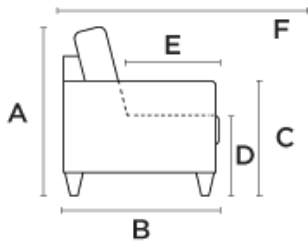

Shown as: REGA-A-HARM/02

Type	Product Options	Dimensions
------	-----------------	------------

Swivel Chair					W: 30" D: 33.75" H: 29.25"
	Harmony 56	Harmony 02	Harmony 39	Harmony 77	

Accessory

+ Decoration Cushion

General Dimensions

A 29.25" B 33.75" C 24"
D 18" E 20.75"

Made to Order Modules

Reference the below modules to select and configure a custom order. Remember to build from left to right. Always select two arms, the rest is up to you.