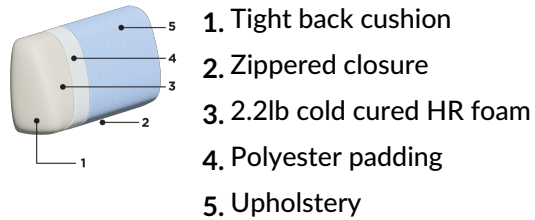

Regalia

[DayDreamer] This modern accent chair unites a sculptural silhouette with quality craftsmanship, offering lasting comfort and timeless style for your living room, home office, or favorite reading nook.

Shown as: REGA-A-HARM/02

Type	Product Options	Dimensions
------	-----------------	------------

Swivel Chair					W: 30" D: 33.75" H: 29.25"
	Harmony 56	Harmony 02	Harmony 39	Harmony 77	

Accessory

+ Decoration Cushion

General Dimensions

A 29.25" B 33.75" C 24"
D 18" E 20.75"

Made to Order Modules

Reference the below modules to select and configure a custom order. Remember to build from left to right. Always select two arms, the rest is up to you.