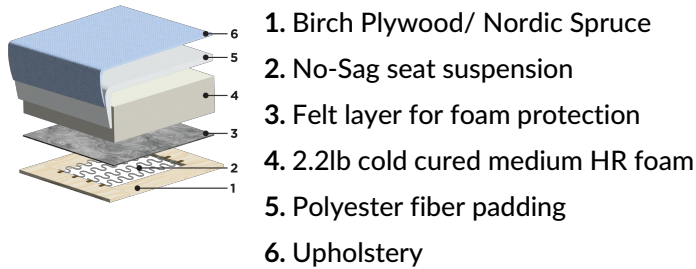

Regalia

[DayDreamer] This modern accent chair unites a sculptural silhouette with quality craftsmanship, offering lasting comfort and timeless style for your living room, home office, or favorite reading nook.

Shown as: REGA-A-HARM/02

Type	Product Options	Dimensions
------	-----------------	------------

Swivel Chair					W: 30" D: 33.75" H: 29.25"
	Harmony 56	Harmony 02	Harmony 39	Harmony 77	

Accessory

+ Decoration Cushion

General Dimensions

A 29.25" B 33.75" C 24"
D 18" E 20.75"

Made to Order Modules

Reference the below modules to select and configure a custom order. Remember to build from left to right. Always select two arms, the rest is up to you.