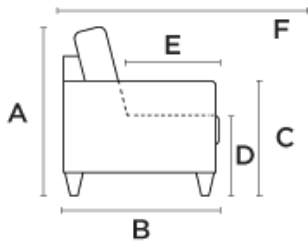

General Dimensions

A 35.5" B 42.25" C 27.25"
D 17.75" E 23.5"

Mattress Thickness: 5"
Depth open from wall: 88.5"

Made to Order Modules

Reference the below modules to select and configure a custom order. Remember to build from left to right. Always select two arms, the rest is up to you.

Leg Requirements: 236/12, 126/12

K

HAVE-DHD
Sofa Sleeper
W 84.75
King 76 x 80

Q

HAVE-CHD
Loveseat Sleeper
W 67.75
Queen 60 x 80