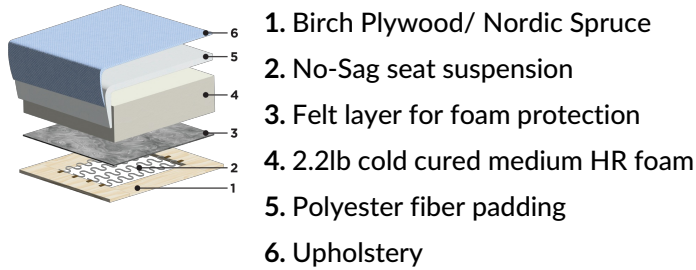

Hybrid Deluxe Function

Hybrid Deluxe is a single motion mechanism that opens from the front with automatic backrest folding and self-stowing legs for a clean four-leg sofa appearance.

Shown as: HAVE-CHD-ATLA/07-126/12-WA

Type	Product Options		Dimensions	Bed Size	Leg Options	
Sofa Sleeper			W: 84.75" D: 42.25" H: 35.5"	King 76 x 80"	 126/12 WA	 236/12 BM
	Atlantic 01	Atlantic 07				
Loveseat Sleeper			W: 67.75" D: 42.25" H: 35.5"	Queen 60 x 80"	 126/12 WA	 236/12 BM
	Atlantic 01	Atlantic 07				

Accessory	Addons
+ Perfect-fit mattress protector + Perfect-fit sheet set + Decoration cushion	+ Track recliner