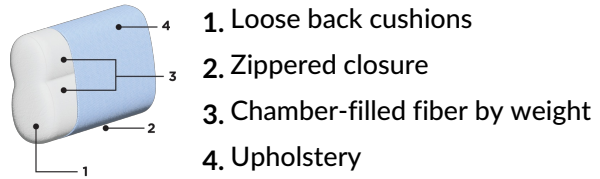

Hybrid Deluxe Function

Hybrid Deluxe is a single motion mechanism that opens from the front with automatic backrest folding and self-stowing legs for a clean four-leg sofa appearance.

Shown as: HAVE-CHD-ATLA/07-126/12-WA

Type	Product Options		Dimensions	Bed Size	Leg Options	
Sofa Sleeper			W: 84.75" D: 42.25" H: 35.5"	King 76 x 80"	 126/12 WA	 236/12 BM
	Atlantic 01	Atlantic 07				
Loveseat Sleeper			W: 67.75" D: 42.25" H: 35.5"	Queen 60 x 80"	 126/12 WA	 236/12 BM
	Atlantic 01	Atlantic 07				

Accessory	Addons
+ Perfect-fit mattress protector + Perfect-fit sheet set + Decoration cushion	+ Track recliner