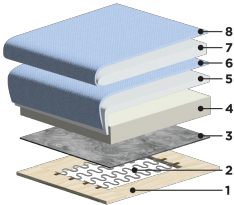

Cove

This contemporary sofa sleeper features a low leg design with pillow top seat cushions. It easily converts into an American King size bed. Includes two decoration cushions.

Hybrid Deluxe Function

Hybrid Deluxe is a single motion mechanism that opens from the front with automatic backrest folding and self-stowing legs for a clean four-leg sofa appearance.

Shown as: COVE-DHD-OASI/01-124/4-WA

Type	Product Options	Dimensions	Bed Size	Leg Options
Sofa Sleeper	 Oasis 01	W: 94.5" D: 40.25" H: 33.75"	King 76 x 80"	 124/4 WA
Loveseat Sleeper	 Oasis 01	W: 77.5" D: 40.25" H: 33.75"	Queen 60 x 80"	 124/4 WA

Accessory

- + Perfect-fit mattress protector
- + Perfect-fit sheet set
- + Decoration Cushion

Addons

- + Otto Sleeper Ottoman
- + Track recliner

1. Birch plywood / Nordic Spruce
2. No-Sag seat suspension
3. Felt foam protection
4. 2.2lb cold cured medium HR foam
5. Polyester fiber padding
6. Upholstery
7. Pillow top polyester fiber padding
8. Pillow top upholstery cover

1. Loose back cushions
2. Zippered closure
3. Chamber-filled fiber by weight
4. Upholstery

General Dimensions

A 33.75" B 40.25" C 24.75"
D 17.75" E 22.5"

Mattress Thickness: 5"
Depth open from wall: 86.25"