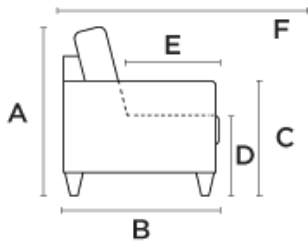

Shown as: COVE-DHD-OASI/01-124/4-WA

Type	Product Options	Dimensions	Bed Size	Leg Options
Sofa Sleeper	 Oasis 01	W: 94.5" D: 40.25" H: 33.75"	King 76 x 80"	 124/4 WA
Loveseat Sleeper	 Oasis 01	W: 77.5" D: 40.25" H: 33.75"	Queen 60 x 80"	 124/4 WA

1. Loose back cushions
2. Zippered closure
3. Chamber-filled fiber by weight
4. Upholstery

General Dimensions

A 33.75" B 40.25" C 24.75"
D 17.75" E 22.5"

Mattress Thickness: 5"
Depth open from wall: 86.25"