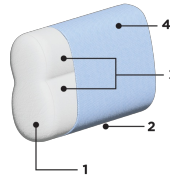

Shown as: COVE-DHD-OASI/01-124/4-WA

Type	Product Options	Dimensions	Bed Size	Leg Options
Sofa Sleeper	 Oasis 01	W: 94.5" D: 40.25" H: 33.75"	King 76 x 80"	 124/4 WA
Loveseat Sleeper	 Oasis 01	W: 77.5" D: 40.25" H: 33.75"	Queen 60 x 80"	 124/4 WA

Accessory

- + Perfect-fit mattress protector
- + Perfect-fit sheet set
- + Decoration Cushion

Addons

- + Otto Sleeper Ottoman
- + Track recliner

1. Birch plywood / Nordic Spruce
2. No-Sag seat suspension
3. Felt foam protection
4. 2.2lb cold cured medium HR foam
5. Polyester fiber padding
6. Upholstery
7. Pillow top polyester fiber padding
8. Pillow top upholstery cover

1. Loose back cushions
2. Zippered closure
3. Chamber-filled fiber by weight
4. Upholstery

General Dimensions

A 33.75" B 40.25" C 24.75"
D 17.75" E 22.5"

Mattress Thickness: 5"
Depth open from wall: 86.25"