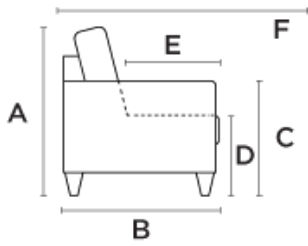

## Level Function

The Level Function is our top mechanism that opens easily by lifting from the front and closes softly with gas spring assistance.

Shown as: BELT-DLV-PWR-GEMM/01-105/6-WA

Type	Product Options		Dimensions	Bed Size	Leg Options
Manual Sofa Sleeper			W: 89.25" D: 40.5" H: 35"	King 76 x 80"	 <b>105/6</b> WA
Power Sofa Sleeper			W: 89.25" D: 40.5" H: 35"	King 76 x 80"	 <b>105/6</b> WA
Manual Loveseat Sleeper			W: 73.25" D: 40.5" H: 35"	Queen 59.75 x 80"	 <b>105/6</b> WA
Power Loveseat Sleeper			W: 73.25" D: 40.5" H: 35"	Queen 60 x 80"	 <b>105/6</b> WA

## General Dimensions

A 35.00" B 40.50" C 24.75"  
D 17.75" E 21.75"

Mattress Thickness: 5"  
Depth open from wall: 89.75"