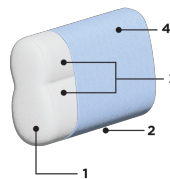

1. Loose back cushions
2. Zippered closure
3. Chamber-filled fiber by weight
4. Upholstery