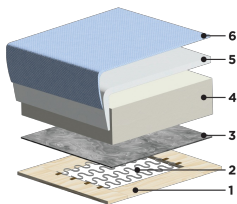

Addons

- + Track Recliner
- + Cup Holder Armrest
- + Universal Neckrest

1. Birch Plywood/ Nordic Spruce
2. No-Sag seat suspension
3. Felt layer for foam protection
4. 2.2lb cold cured medium HR foam
5. Polyester fiber padding
6. Upholstery