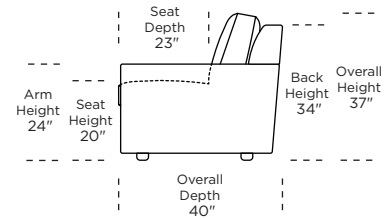

Standard Comfort Sleeper®

Features:

- Featuring the patented Tiffany 24/7™ platform sleep system
- Room to stretch out with true 80 inches of bedroom-length sleeping surface
- Ultimate comfort on five inches of plush, high-density foam mattress
- Under-sofa dust covers keeps dust and dirt from ever touching the mattress
- Zero wall clearance
- Quick-ship delivery
- Single-needle top-stitch
- High-density, high-resiliency foam seat cushions
- Loose back and seat cushions
- Limited lifetime warranty on frame
- 10-year mechanism warranty

Leg height is 2" (Hidden Leg)

Please use actual leather, fabric, Crypton®, Sunbrella® and Ultrasuede® swatches when specifying furniture as the colors shown may vary due to the printing process.

Note: Seat depth includes cushion overhang which may be up to 1"

* Picture shows left arm seated. Please specify left or right arm seated when ordering.

All orders are in seated position.

† Dotted lines for Queen Plus sizes indicates the number of seats.

All dimensions are approximate and subject to change.