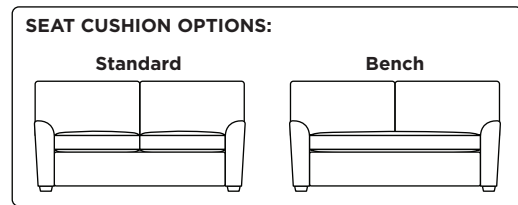

**Standard Comfort Sleeper®**

**Features:**

- Featuring the patented Tiffany 24/7™ platform sleep system
- Room to stretch out with true 80 inches of bedroom-length sleeping surface
- Ultimate comfort on five inches of plush, high-density foam mattress
- Under-sofa dust covers keeps dust and dirt from ever touching the mattress
- Zero wall clearance
- Quick-ship delivery
- Double-needle top-stitch
- High-density, high-resiliency foam seat cushions
- Loose back and seat cushions
- Limited lifetime warranty on frame
- 10-year mechanism warranty

**Leg height is 2"**

Please use actual leather, fabric, Crypton®, Sunbrella® and Ultrasuede® swatches when specifying furniture as the colors shown may vary due to the printing process.

**Note:** Seat depth includes cushion overhang which may be up to 1"

\* Picture shows left arm seated. Please specify left or right arm seated when ordering.  
 All orders are in seated position.  
 † Dotted lines for Queen Plus sizes indicates the number of seats.  
 All dimensions are approximate and subject to change.  
 ‡ Chaise lifts up to reveal hidden storage space. • Storage