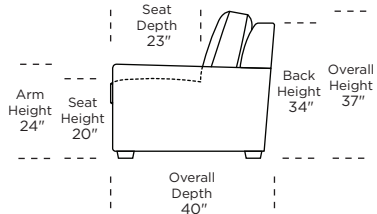

**Standard Comfort Sleeper®**

**Features:**

- Featuring the patented Tiffany 24/7™ platform sleep system
- Room to stretch out with true 80 inches of bedroom-length sleeping surface
- Ultimate comfort on five inches of plush, high-density foam mattress
- Under-sofa dust covers keeps dust and dirt from ever touching the mattress
- Zero wall clearance
- Quick-ship delivery
- Double-needle top-stitch
- High-density, high-resiliency foam seat cushions
- Loose back and seat cushions
- Limited lifetime warranty on frame
- 10-year mechanism warranty

**Leg height is 2"**

Please use actual leather, fabric, Crypton®, Sunbrella® and Ultrasuede® swatches when specifying furniture as the colors shown may vary due to the printing process.

**Note:** Seat depth includes cushion overhang which may be up to 1"

\* Picture shows left arm seated. Please specify left or right arm seated when ordering.  
 All orders are in seated position.  
 † Dotted lines for Queen Plus sizes indicates the number of seats.  
 All dimensions are approximate and subject to change.  
 ‡ Chaise lifts up to reveal hidden storage space. • Storage