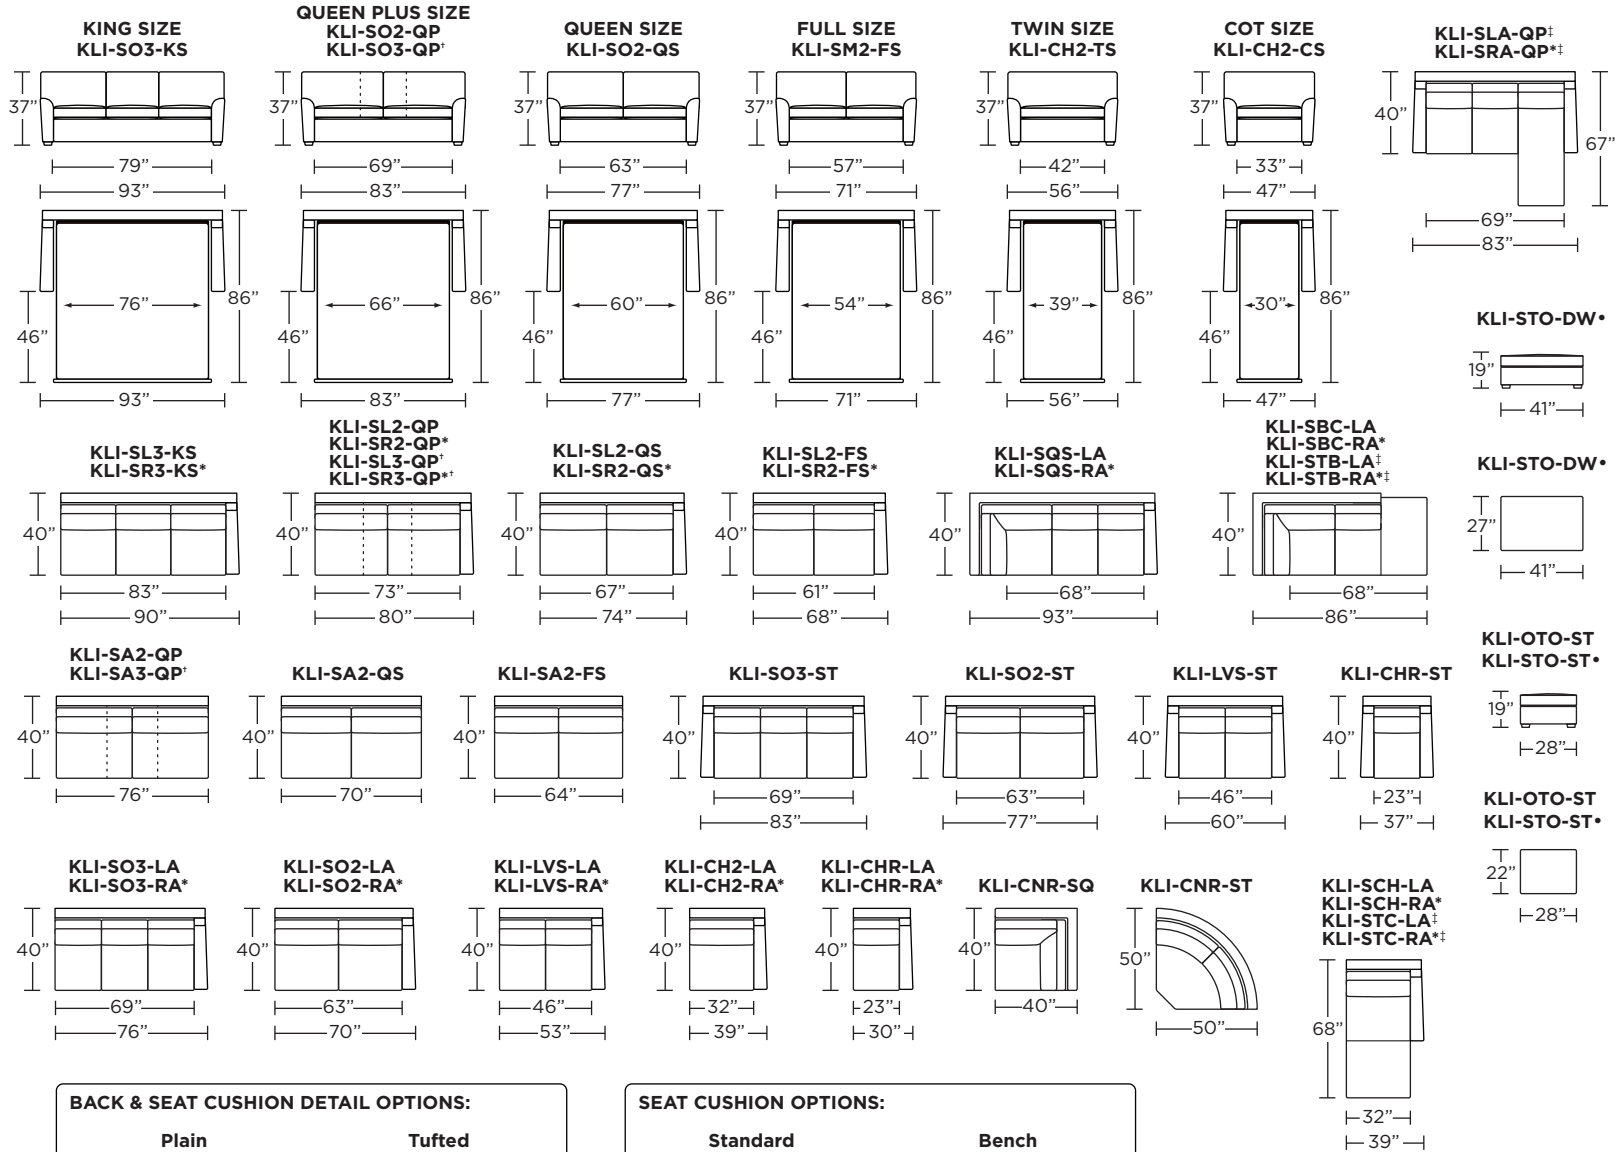

**Standard Comfort Sleeper®**

**Features:**

- Featuring the patented Tiffany 24/7™ platform sleep system
- Room to stretch out with true 80 inches of bedroom-length sleeping surface
- Ultimate comfort on five inches of plush, high-density foam mattress
- Under-sofa dust covers keeps dust and dirt from ever touching the mattress
- Zero wall clearance
- Quick-ship delivery
- Double-needle top-stitch
- High-density, high-resiliency foam seat cushions
- Loose back and seat cushions
- Limited lifetime warranty on frame
- 10-year mechanism warranty

**Leg height is 2"**

Please use actual leather, fabric, Crypton®, Sunbrella® and Ultrasuede® swatches when specifying furniture as the colors shown may vary due to the printing process.

**Note:** Seat depth includes cushion overhang which may be up to 1"

\* Picture shows left arm seated. Please specify left or right arm seated when ordering.  
 All orders are in seated position.  
 † Dotted lines for Queen Plus sizes indicates the number of seats.  
 All dimensions are approximate and subject to change.  
 ‡ Chaise lifts up to reveal hidden storage space. • Storage