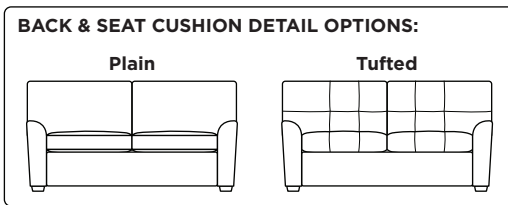

**Standard Comfort Sleeper®**

**Features:**

- Featuring the patented Tiffany 24/7™ platform sleep system
- Room to stretch out with true 80 inches of bedroom-length sleeping surface
- Ultimate comfort on five inches of plush, high-density foam mattress
- Under-sofa dust covers keeps dust and dirt from ever touching the mattress
- Zero wall clearance
- Quick-ship delivery
- Double-needle top-stitch
- High-density, high-resiliency foam seat cushions
- Loose back and seat cushions
- Limited lifetime warranty on frame
- 10-year mechanism warranty

**Mattress Options:**

- HiPerform with Crypton™ ticking
- Cooling Gel
- Tempur-Pedic®

**Options:**

- High-density, high-resiliency foam seat cushions encased in down and down back cushions available
- Bench seat cushion
- Tufted back and seat cushion decorative detail
- Wood legs available in Acorn, Espresso or Walnut finish
- Ottomans available with casters

**Leg height is 2"**

Please use actual leather, fabric, Crypton®, Sunbrella® and Ultrasuede® swatches when specifying furniture as the colors shown may vary due to the printing process.

**Note:** Seat depth includes cushion overhang which may be up to 1"

\* Picture shows left arm seated. Please specify left or right arm seated when ordering.  
 All orders are in seated position.  
 † Dotted lines for Queen Plus sizes indicates the number of seats.  
 All dimensions are approximate and subject to change.  
 ‡ Chaise lifts up to reveal hidden storage space. • Storage