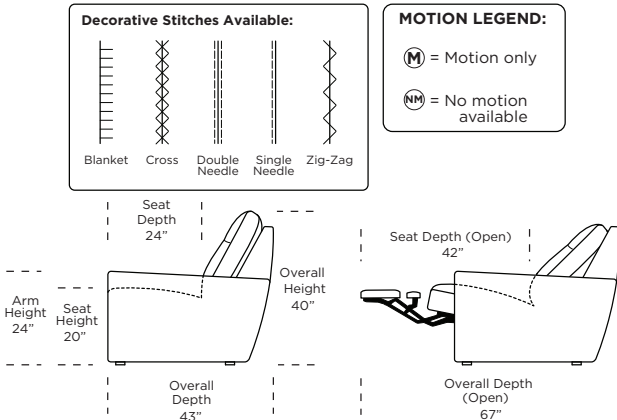

Standard Features:

- Premium high-density, high-resiliency foam seat cushions with memory foam topper
- Advanced unidirectional suspension system
- Semi-attached back cushions
- Tight seat cushions
- Double-needle top-stitch (standard stitch)
- In-arm control panel is easy to use and includes a 2-amp USB charging port
- Control panel is LED backlit with auto-off after 5 seconds
- Power headrest
- Console feature height 27" (frame codes include INN-08, ICN-08, ICN-11, ICC-11, INN-14, INC-14, ICN-17, ICC-17)
- Limited lifetime warranty on frame and suspension
- Three-year warranty on mechanism
- Three-year warranty on motor
- Quick-ship delivery

Options:

- Premium high-density, high-resiliency foam seat cushions with memory foam topper encased in down
- Choice of decorative stitch detail - blanket, cross, single-needle, or zig-zag
- Contrasting stitch detail available in Black, Brown, Charcoal, Cream, Espresso, Grey, Lemon, Pink, Royal, Scarlet, Tangerine, or Teal thread color
- Adjustable lumbar support
- 4-amp hour lithium-ion battery pack available
- Battery pack has a one-year warranty
- Easy disassembly for delivery
- Wireless charger on select consoles (Available on ICN-11, ICC-11, ICN-17, ICC-17)
- Console wood trim available in Dark Brown Ash or Natural Walnut (Available on ICN-11, ICC-11, ICN-17, and ICC-17)

Note: Dotted line indicates seam on leather, Ultrasuede® and up the roll fabrics. Seams are eliminated with railroaded fabrics.

Safe low voltage electrical components are UL listed.

KEYSTONE

Suggested Configurations

V07.20.23

Scale : 1/8 inch = 1 foot
All dimensions are approximate and subject to change.
Specify all components from the sitting position.