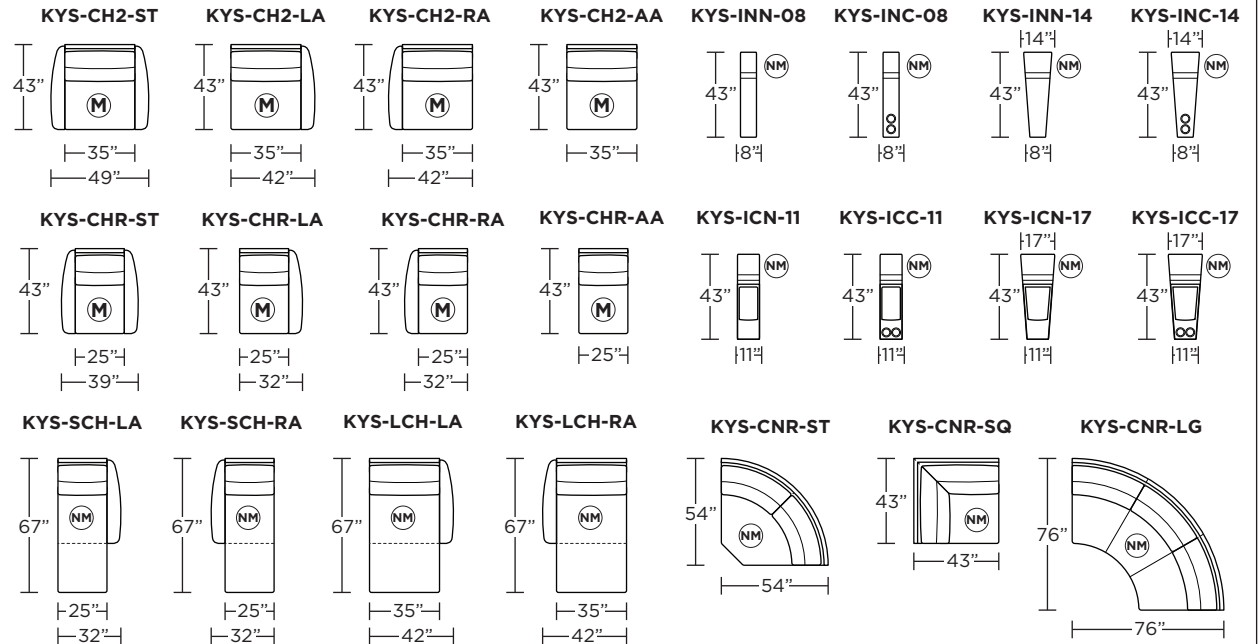

Standard Features:

- Premium high-density, high-resiliency foam seat cushions with memory foam topper
- Advanced unidirectional suspension system
- Semi-attached back cushions
- Tight seat cushions
- Double-needle top-stitch (standard stitch)
- In-arm control panel is easy to use and includes a 2-amp USB charging port
- Control panel is LED backlit with auto-off after 5 seconds
- Power headrest
- Console feature height 27" (frame codes include INN-08, ICN-08, ICN-11, ICC-11, INN-14, INC-14, ICN-17, ICC-17)
- Limited lifetime warranty on frame and suspension
- Three-year warranty on mechanism
- Three-year warranty on motor
- Quick-ship delivery

Note: Dotted line indicates seam on leather, Ultrasuede® and up the roll fabrics. Seams are eliminated with railroaded fabrics.

Safe low voltage electrical components are UL listed.

KEYSTONE

Suggested Configurations