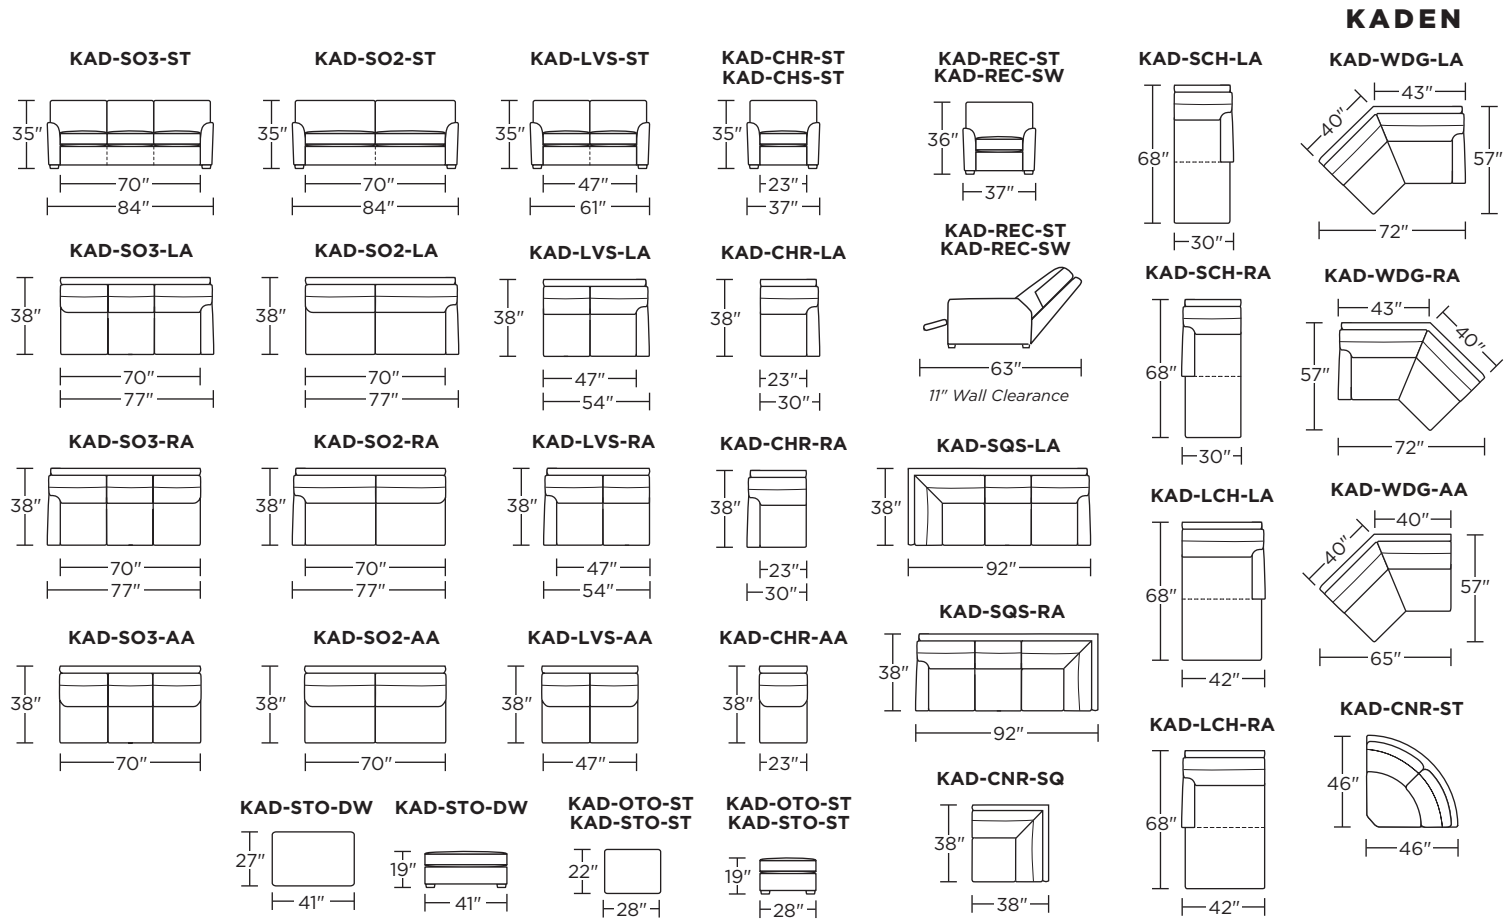

Options:

- Premium high-density, high-resiliency foam seats encased in down
- Extra-firm premium high-density, high-resiliency foam seats encased in down
- Extra-firm premium high-density, high-resiliency foam seats
- Premium high-density, high-resiliency spring foam seats
- Premium high-density, high-resiliency spring foam seats encased in down
- Contrasting welt cord detail on arms
- Wood legs available in Dune, Ebony, Mink, or Oiled Ash finish

Please use actual leather, fabric, Crypton®, Sunbrella® and Ultrasuede® swatches when specifying furniture as the colors shown may vary due to the printing process.

Suggested Configurations

Note: Dotted line indicates seam on leather, Ultrasuede® and up the roll fabrics. Seams are eliminated with railroaded fabrics.

Scale: 1/8 inch = 1 foot
All dimensions are approximate and subject to change.
Specify components from the sitting position.