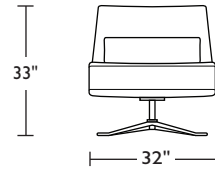

Standard Features:

- Advanced unidirectional suspension system
- Premium high-density, high-resiliency foam seat
- Tight back and seat cushion
- Single-needle top stitching
- Down lumbar pillow measuring 10" x 25" x 4"
- Lifetime warranty on frame and suspension
- Quick-ship delivery

Options:

- Memory swivel base available in Antique Brass, Burnished Bronze or Polished Nickel finish
- Contrasting pillow available

Please use actual leather, fabric and Ultrasuede® swatches when specifying furniture as the colors shown may vary due to the printing process.

HUG-CHR-ST