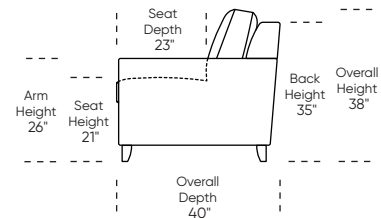

Leg height is 4"

Please use actual leather, fabric, Crypton®, Sunbrella® and Ultrasuede® swatches when specifying furniture as the colors shown may vary due to the printing process.

Note: Seat depth includes cushion overhang which may be up to 1"

SLEEPER OPTIONS:

SECTIONAL OPTIONS:

* Picture shows left arm seated. Please specify left or right arm seated when ordering.
 All orders are in seated position.

† Dotted lines for Queen Plus and King sizes indicates the number of seats.