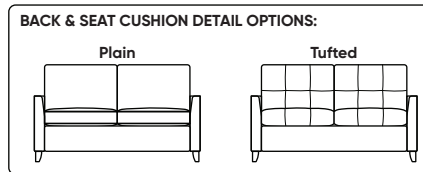

Leg height is 4"

Please use actual leather, fabric, Crypton®, Sunbrella® and Ultrasuede® swatches when specifying furniture as the colors shown may vary due to the printing process.

Note: Seat depth includes cushion overhang which may be up to 1"

SLEEPER OPTIONS:

SECTIONAL OPTIONS:

* Picture shows left arm seated. Please specify left or right arm seated when ordering.
 All orders are in seated position.

† Dotted lines for Queen Plus and King sizes indicates the number of seats.

All dimensions are approximate and subject to change.

‡ Chaise lifts up to reveal hidden storage space. • Storage

NOTE: Microfiber fabrics such as SUEDELIFE and VEELIFE, as well as velvet fabrics including JENSON, REED, LOOME, and SURI, are not recommended for use on sleeper mechanisms. Higher pile fabrics may create additional friction, which can make opening and closing the mechanism more difficult. For a comprehensive list of non-recommended covers, please contact American Leather Customer Experience. Additional information is available on the fabric landing pages of our website or by scanning the swatch QR code.