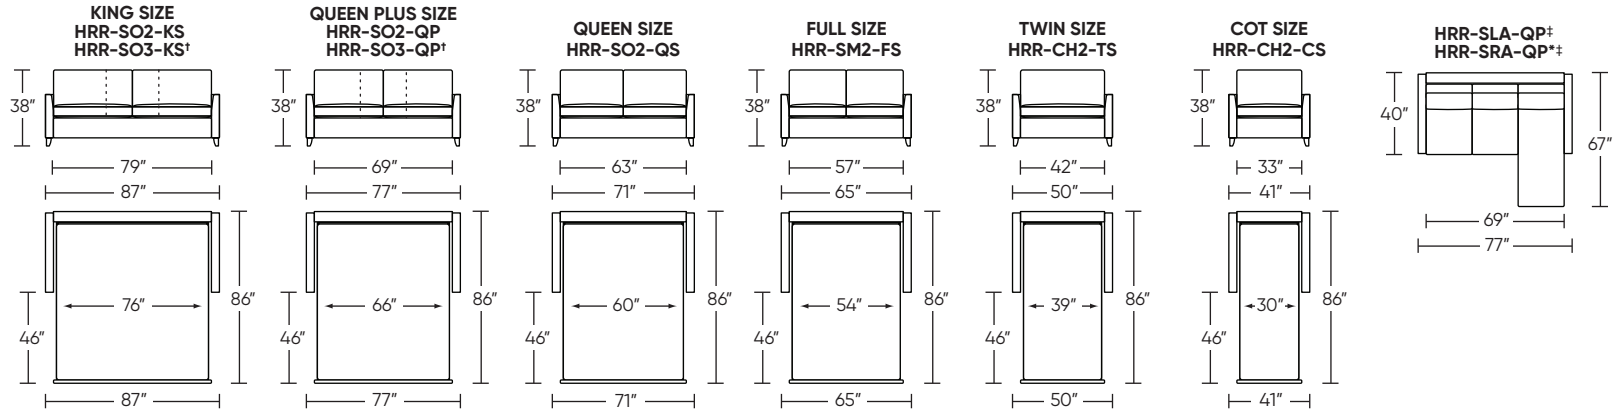

Leg height is 4"

Please use actual leather, fabric, Crypton®, Sunbrella® and Ultrasuede® swatches when specifying furniture as the colors shown may vary due to the printing process.

Note: Seat depth includes cushion overhang which may be up to 1"

SLEEPER OPTIONS:

SECTIONAL OPTIONS:

* Picture shows left arm seated. Please specify left or right arm seated when ordering.
 All orders are in seated position.

† Dotted lines for Queen Plus and King sizes indicates the number of seats.

Tiffany 24/7™ Convertible mechanism, U.S. Patents #6904628, #8893323, #9468303, #9668585. Additional patents pending.

V04.08.26
 Scale:
 1/8 inch = 1 foot

Standard Comfort Sleeper®
Stationary Features:

- High-density, high-resiliency foam seat cushions
- Loose back and seat cushions
- Single-needle top-stitch
- Zero wall clearance
- Limited lifetime warranty on frame
- 10-year mechanism warranty
- Quick-ship delivery

† Dotted lines indicates the number of seats.

All dimensions are approximate and subject to change.

• Storage