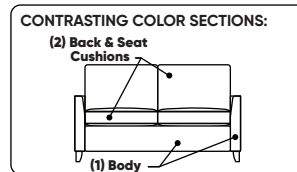

Leg height is 4"

Please use actual leather, fabric, Crypton®, Sunbrella® and Ultrasuede® swatches when specifying furniture as the colors shown may vary due to the printing process.

Note: Seat depth includes cushion overhang which may be up to 1"

SLEEPER OPTIONS:

SECTIONAL OPTIONS:

* Picture shows left arm seated. Please specify left or right arm seated when ordering.
 All orders are in seated position.

† Dotted lines for Queen Plus and King sizes indicates the number of seats.