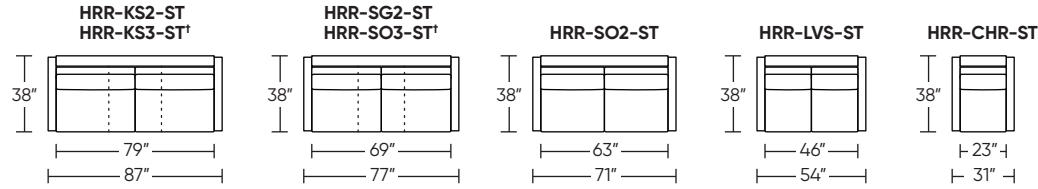

Standard Comfort Sleeper®
Stationary Features:

- High-density, high-resiliency foam seat cushions
- Loose back and seat cushions
- Single-needle top-stitch
- Zero wall clearance
- Limited lifetime warranty on frame
- 10-year mechanism warranty
- Quick-ship delivery

Options:

- High-density, high-resiliency foam seat cushions encased in down and down back cushions available
- High-density, high-resiliency foam seat cushions encased in Trillium and Trillium back cushions available
- Bench seat cushion
- Tufted back and seat cushion decorative detail
- Wood legs available in Dune, Ebony, Mink, or Oiled Ash finish
- Contrasting cover available (two tone):
  Color 1 - Body (dictates cost)
  Color 2 - Back/seat cushions

STATIONARY OPTIONS: