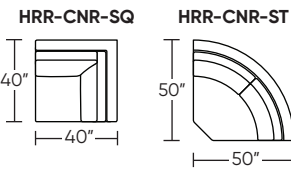

Leg height is 4"

Please use actual leather, fabric, Crypton®, Sunbrella® and Ultrasuede® swatches when specifying furniture as the colors shown may vary due to the printing process.

Note: Seat depth includes cushion overhang which may be up to 1"

SLEEPER OPTIONS:

SECTIONAL OPTIONS:

* Picture shows left arm seated. Please specify left or right arm seated when ordering.
 All orders are in seated position.

† Dotted lines for Queen Plus and King sizes indicates the number of seats.