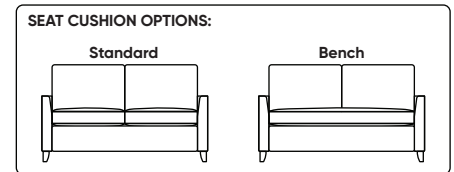

Leg height is 4"

Please use actual leather, fabric, Crypton®, Sunbrella® and Ultrasuede® swatches when specifying furniture as the colors shown may vary due to the printing process.

Note: Seat depth includes cushion overhang which may be up to 1"

SLEEPER OPTIONS:

SECTIONAL OPTIONS:

* Picture shows left arm seated. Please specify left or right arm seated when ordering.
 All orders are in seated position.

† Dotted lines for Queen Plus and King sizes indicates the number of seats.