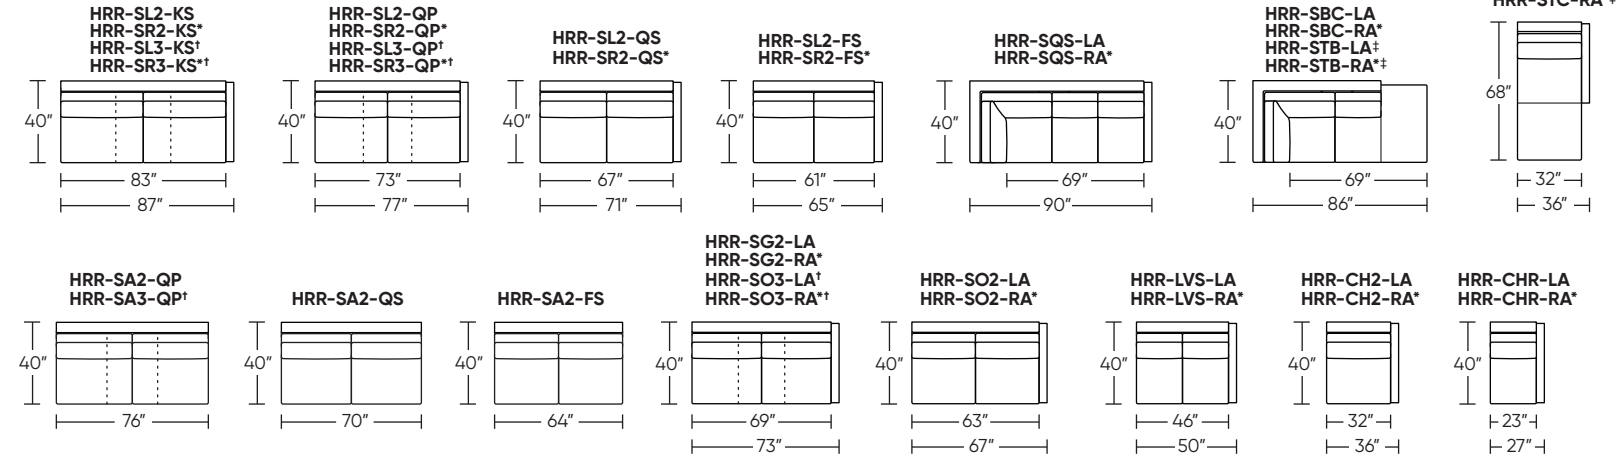

Leg height is 4"

Please use actual leather, fabric, Crypton®, Sunbrella® and Ultrasuede® swatches when specifying furniture as the colors shown may vary due to the printing process.

Note: Seat depth includes cushion overhang which may be up to 1"

SLEEPER OPTIONS:

SECTIONAL OPTIONS:

* Picture shows left arm seated. Please specify left or right arm seated when ordering.
 All orders are in seated position.

† Dotted lines for Queen Plus and King sizes indicates the number of seats.