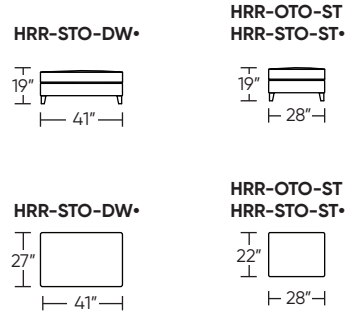

OTTOMAN OPTIONS:

Note: Seat depth includes cushion overhang which may be up to 1"

CONTRASTING COLOR SECTIONS:	BACK & SEAT CUSHION DETAIL OPTIONS:	SEAT CUSHION OPTIONS:

† Dotted lines indicates the number of seats.

All dimensions are approximate and subject to change.

• Storage