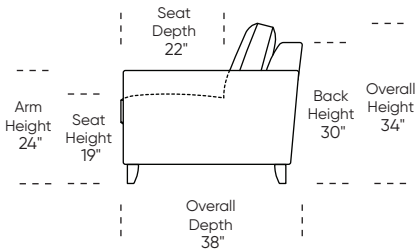

OTTOMAN OPTIONS:

Note: Seat depth includes cushion overhang which may be up to 1"

CONTRASTING COLOR SECTIONS:	BACK & SEAT CUSHION DETAIL OPTIONS:	SEAT CUSHION OPTIONS:

† Dotted lines indicates the number of seats.

All dimensions are approximate and subject to change.

• Storage