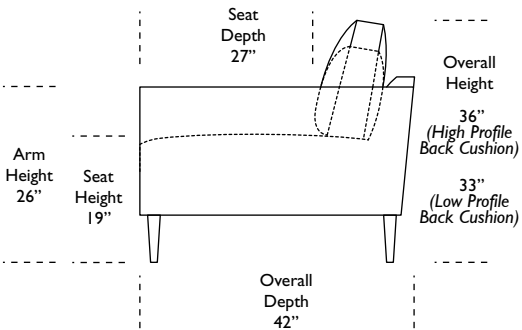

Standard Features:

- Advanced unidirectional suspension system
- Loose back and seat cushions
- Single-needle top-stitch
- Lifetime warranty on frame and suspension
- Quick-ship delivery

Options:

- Premium high-density, high-resiliency foam seat cushions encased in down
- Premium high-density, high-resiliency foam seat cushions
- Metal legs available in Antique Brass, Burnished Bronze or Polished Nickel finish
- Solid wood legs available in Natural Walnut or Gray Ash
- Contrasting seat and back cushions (two-tone) available
- Low profile back cushions available (overall height 33")
- High profile back cushions available (overall height 36")

42" Overall Depth

Please use actual leather, fabric, Crypton®, Sunbrella® and Ultrasuede® swatches when specifying furniture as the colors shown may vary due to the printing process.

Note: Dotted line indicates seam on leather, Ultrasuede® and up the roll fabrics. Seams are eliminated with railroaded fabrics.

Scale: 1/8 inch = 1 foot
All dimensions are approximate and subject to change.

V.06.28.18