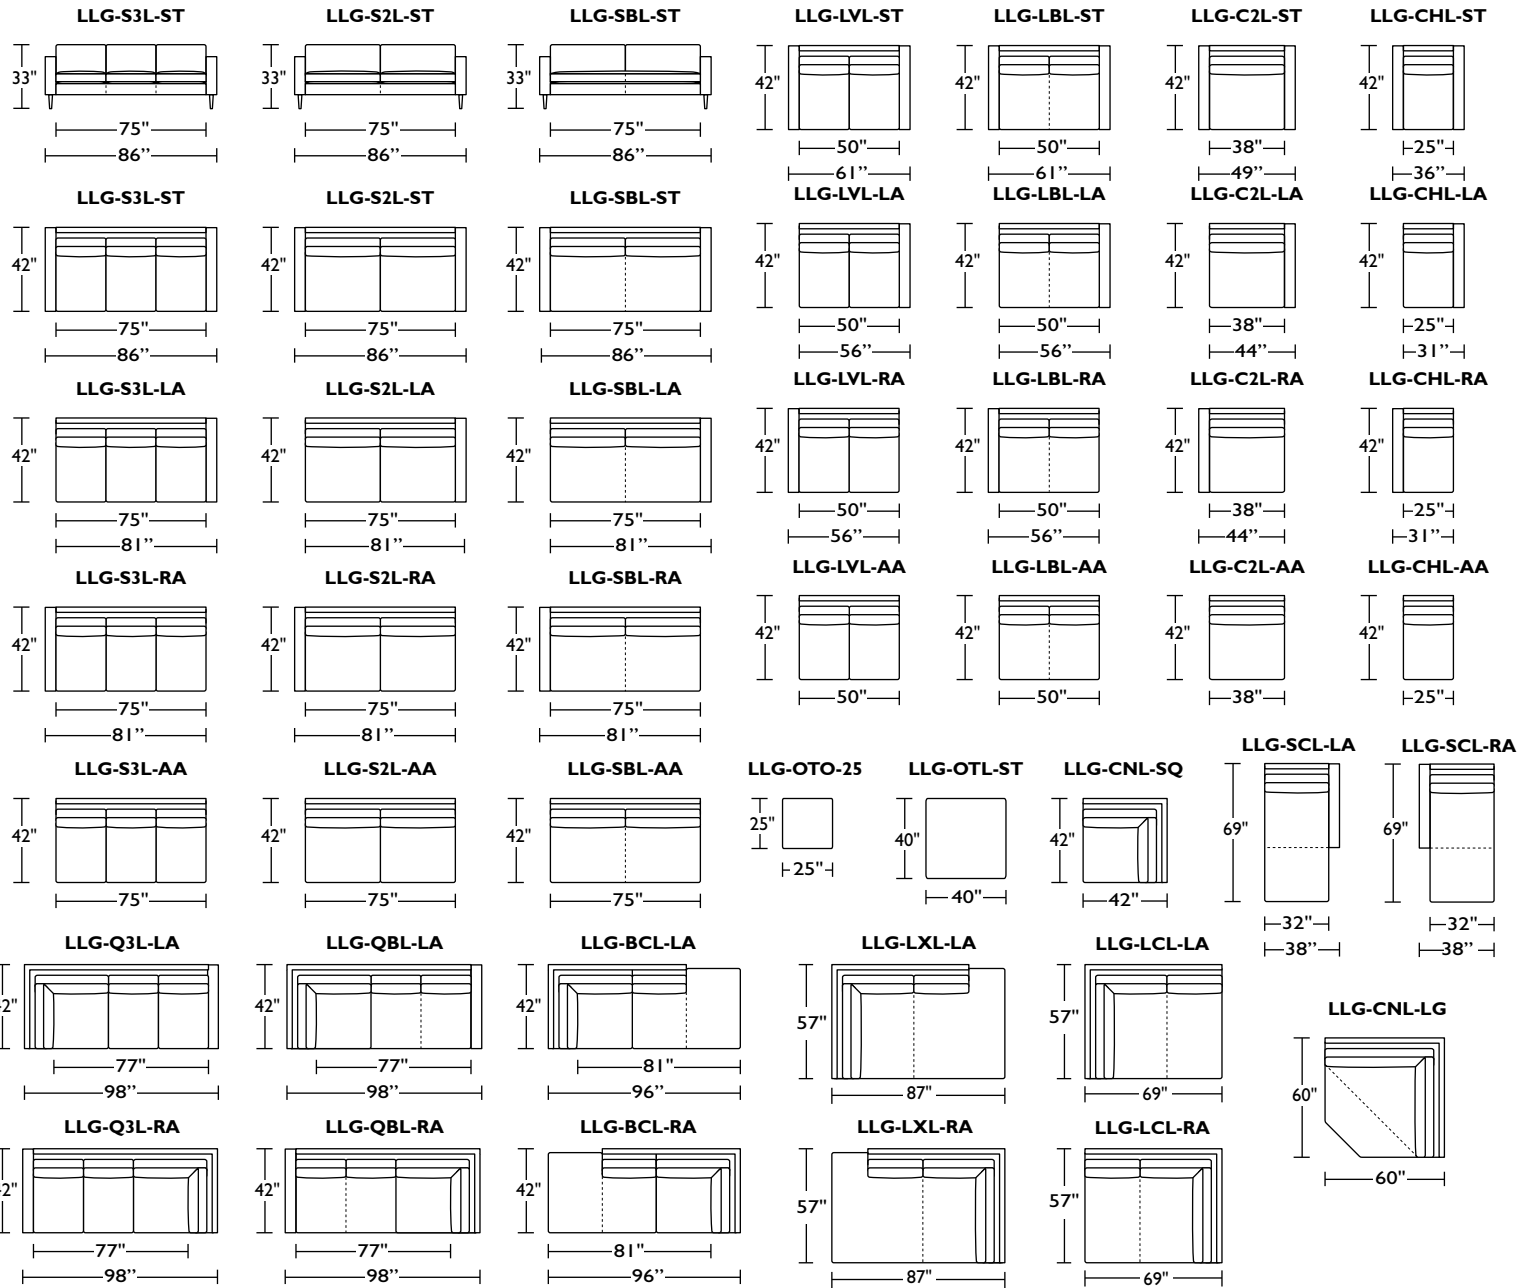

Standard Features:

- Advanced unidirectional suspension system
- Loose back and seat cushions
- Single-needle top-stitch
- Lifetime warranty on frame and suspension
- Quick-ship delivery

Options:

- Premium high-density, high-resiliency foam seat cushions encased in down
- Premium high-density, high-resiliency foam seat cushions
- Metal legs available in Antique Brass, Burnished Bronze or Polished Nickel finish
- Solid wood legs available in Natural Walnut or Gray Ash
- Contrasting seat and back cushions (two-tone) available
- Low profile back cushions available (overall height 33")
- High profile back cushions available (overall height 36")

42" Overall Depth

Please use actual leather, fabric, Crypton®, Sunbrella® and Ultrasuede® swatches when specifying furniture as the colors shown may vary due to the printing process.

Note: Dotted line indicates seam on leather, Ultrasuede® and up the roll fabrics. Seams are eliminated with railroaded fabrics.

Scale: 1/8 inch = 1 foot
All dimensions are approximate and subject to change.

V.06.28.18