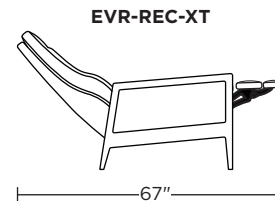

Please use actual leather, fabric, Crypton®, Sunbrella® and Ultrasuede® swatches when specifying furniture as the colors shown may vary due to the printing process.

Wall Clearance is 16"

Scale: 1/4 inch = 1 foot
All dimensions are approximate and subject to change.
Specify components from the sitting position.