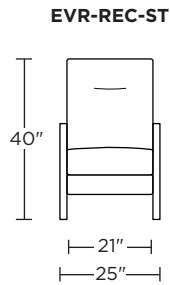

Please use actual leather, fabric, Crypton®, Sunbrella® and Ultrasuede® swatches when specifying furniture as the colors shown may vary due to the printing process.

Wall Clearance is 16"

Scale: 1/4 inch = 1 foot
All dimensions are approximate and subject to change.
Specify components from the sitting position.