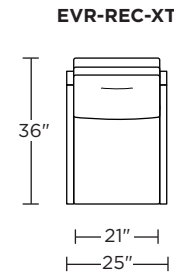

Please use actual leather, fabric, Crypton®, Sunbrella® and Ultrasuede® swatches when specifying furniture as the colors shown may vary due to the printing process.

Wall Clearance is 16"

Scale: 1/4 inch = 1 foot
All dimensions are approximate and subject to change.
Specify components from the sitting position.