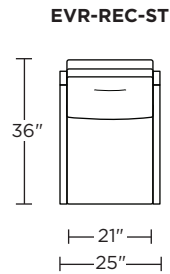

Please use actual leather, fabric, Crypton®, Sunbrella® and Ultrasuede® swatches when specifying furniture as the colors shown may vary due to the printing process.

Wall Clearance is 16"

Scale: 1/4 inch = 1 foot
All dimensions are approximate and subject to change.
Specify components from the sitting position.