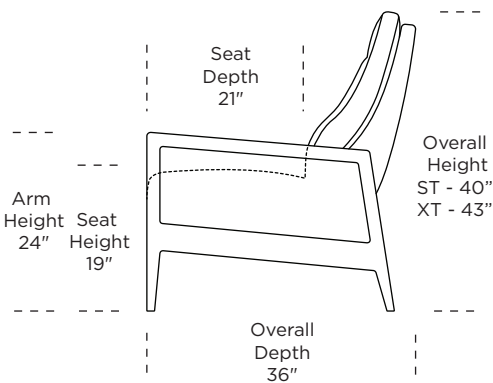

Please use actual leather, fabric, Crypton®, Sunbrella® and Ultrasuede® swatches when specifying furniture as the colors shown may vary due to the printing process.

Wall Clearance is 16"

Scale: 1/4 inch = 1 foot
All dimensions are approximate and subject to change.
Specify components from the sitting position.