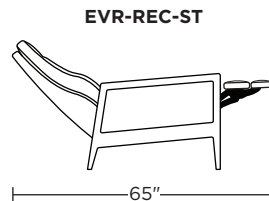

Please use actual leather, fabric, Crypton®, Sunbrella® and Ultrasuede® swatches when specifying furniture as the colors shown may vary due to the printing process.

Wall Clearance is 16"

Scale: 1/4 inch = 1 foot
All dimensions are approximate and subject to change.
Specify components from the sitting position.