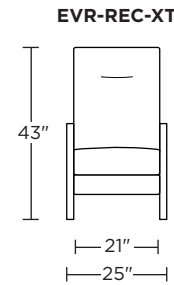

Please use actual leather, fabric, Crypton®, Sunbrella® and Ultrasuede® swatches when specifying furniture as the colors shown may vary due to the printing process.

Wall Clearance is 16"

Scale: 1/4 inch = 1 foot
All dimensions are approximate and subject to change.
Specify components from the sitting position.