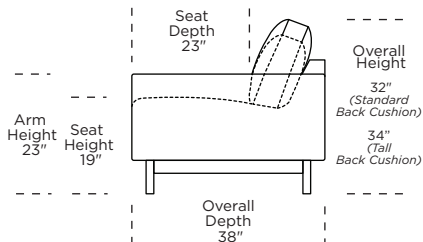

Note: Dotted line indicates seam on leather, Ultrasuede® and up the roll fabrics. Seams are eliminated with railroaded fabrics.

ESTERO

EST = LOW LEG
ESH = HIGH LEG

V07.20.23

Scale: 1/8 inch = 1 foot
All dimensions are approximate and subject to change.
Specify components from the sitting position.