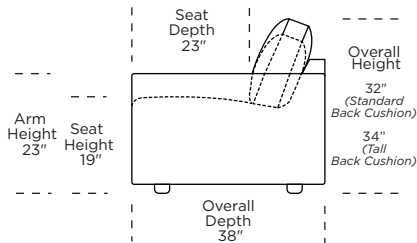

AMERICAN LEATHER® SOFAS & SECTIONALS COLLECTION

Standard Features:

- Advanced unidirectional suspension system
- Premium high-density, high-resiliency foam seat cushions
- Loose back and seat cushions
- Single-needle top-stitch
- Limited lifetime warranty on frame and suspension
- Quick-ship delivery

Options:

- Loose knife-edge back cushions
- High leg Estero available with wood leg in Acorn, Espresso or Walnut finish
- High leg Estero available with metal leg in Brushed Stainless finish
- Back and seat cushion decorative detail options: Plain or Tufted (tufted detail not available with knife-edge back cushion option)
- Premium high-density, high-resiliency foam seat cushions with memory foam inserts encased in down
- Tall back cushion option available on any style back cushion (adds 2" to overall height)

Please use actual leather, fabric, Crypton®, Sunbrella® and Ultrasuede® swatches when specifying furniture as the colors shown may vary due to the printing process.

Estero Low Leg (EST):