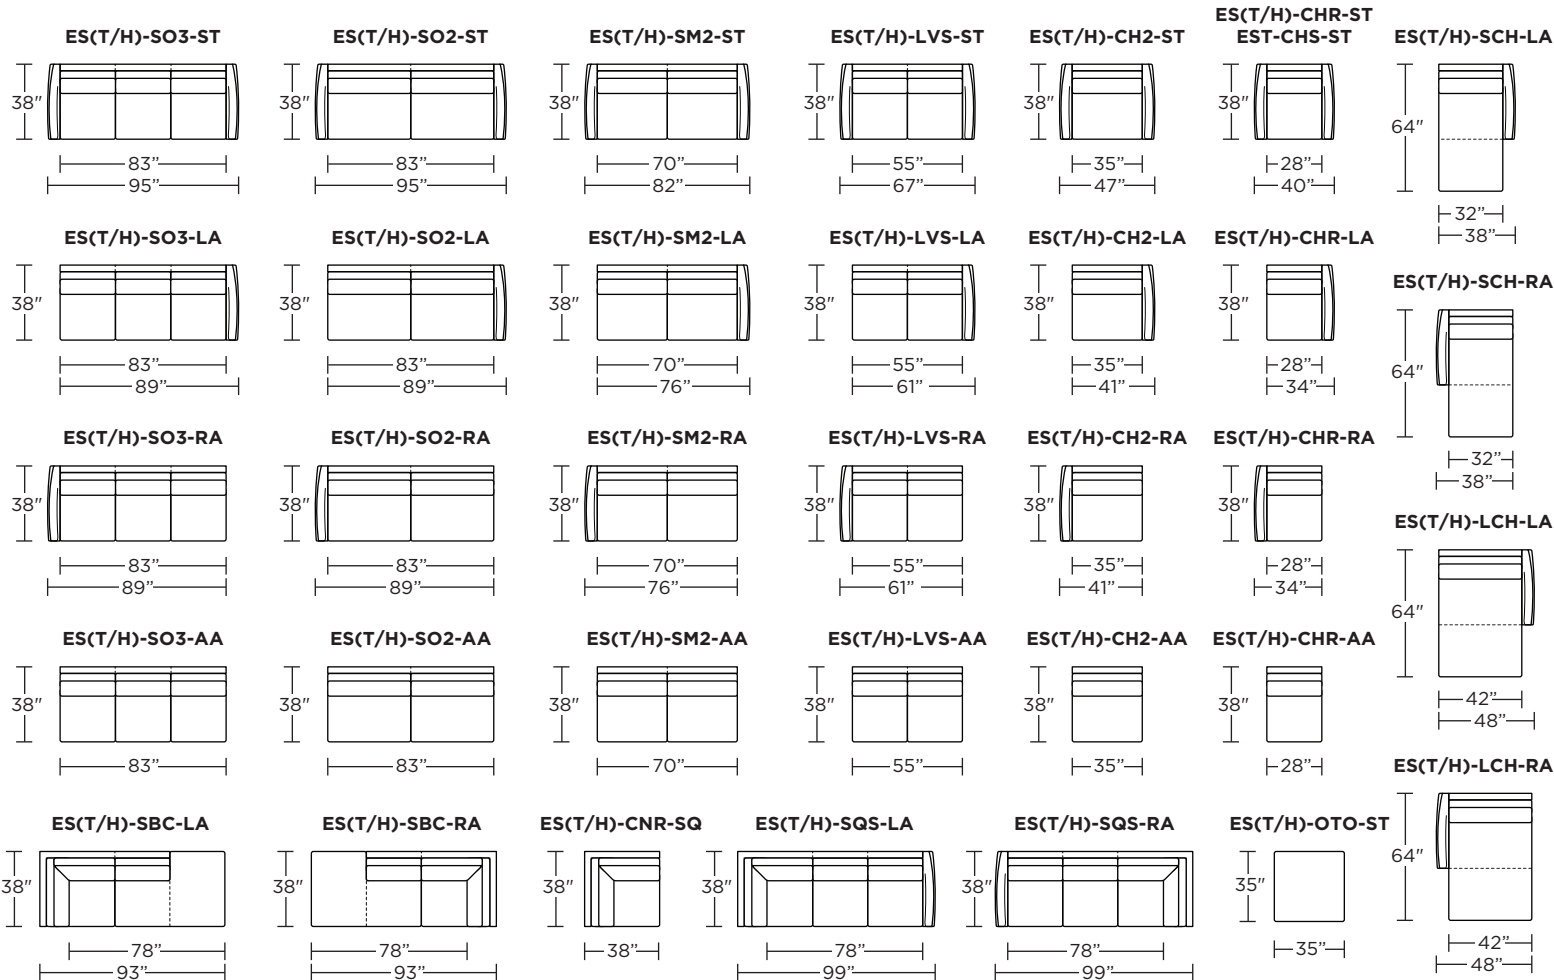

Note: Dotted line indicates seam on leather, Ultrasuede® and up the roll fabrics. Seams are eliminated with railroaded fabrics.

ESTERO

EST = LOW LEG
ESH = HIGH LEG

V07.20.23

Scale: 1/8 inch = 1 foot
All dimensions are approximate and subject to change.
Specify components from the sitting position.