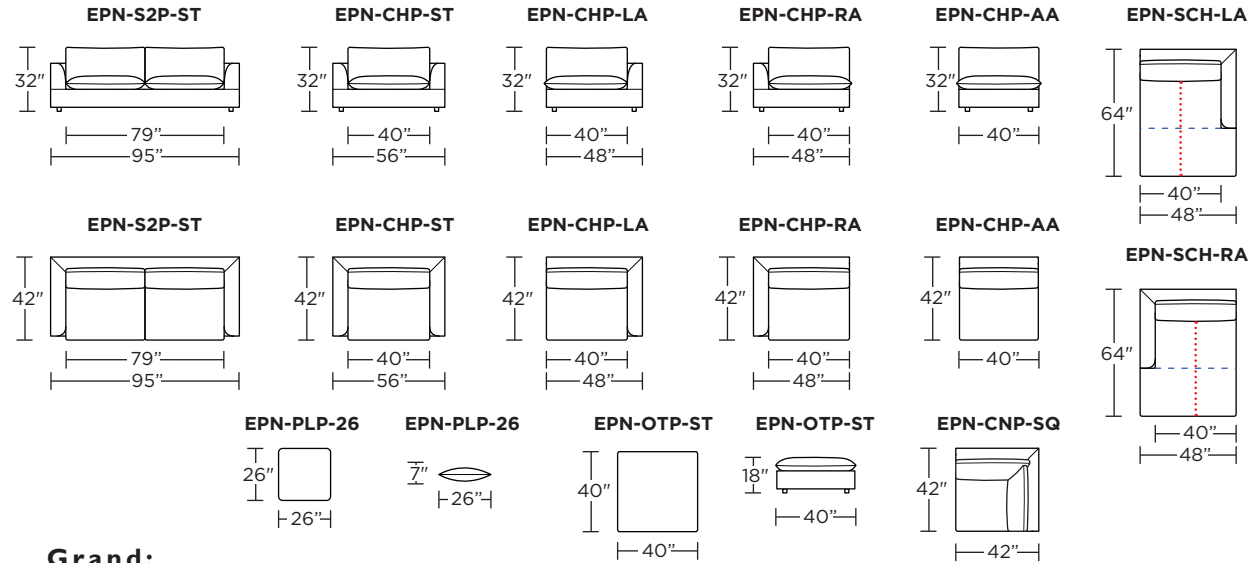

AMERICAN LEATHER® SOFAS & SECTIONALS COLLECTION

Standard Features:

- Advanced unidirectional suspension system
- Premium high-density, high-resiliency foam seat cushions with memory foam inserts encased in down
- Premium down-filled back cushions
- Loose back and seat cushions
- Single-needle top-stitch
- Limited lifetime warranty on frame and suspension

Options:

- Down toss pillows available separately; Use EPN-PLP-26 for Studio pillows or EPN-PLL-30 for Grand pillows

Please use actual leather, fabric, Crypton®, Sunbrella® and Ultrasuede® swatches when specifying furniture as the colors shown may vary due to the printing process.

ESPEN

Studio:

Grand: