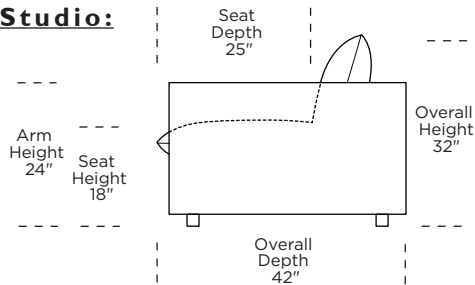

### Grand:

**Note:** Dashed horizontal line (---) indicates seam on leather, Ultrasuede® and railroaded fabrics. Dotted vertical line (.....) indicates seam on up the roll fabrics.

Scale: 1/8 inch = 1 foot  
All dimensions are approximate and subject to change.  
Specify components from the sitting position.