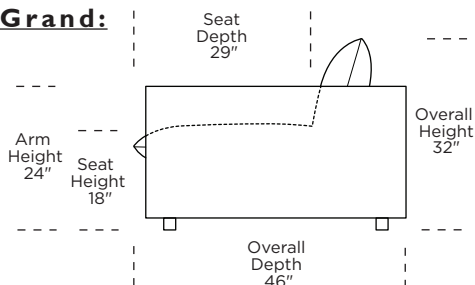

### Grand:

**Note:** Dashed horizontal line (---) indicates seam on leather, Ultrasuede® and railroaded fabrics. Dotted vertical line (.....) indicates seam on up the roll fabrics.

Scale: 1/8 inch = 1 foot  
All dimensions are approximate and subject to change.  
Specify components from the sitting position.