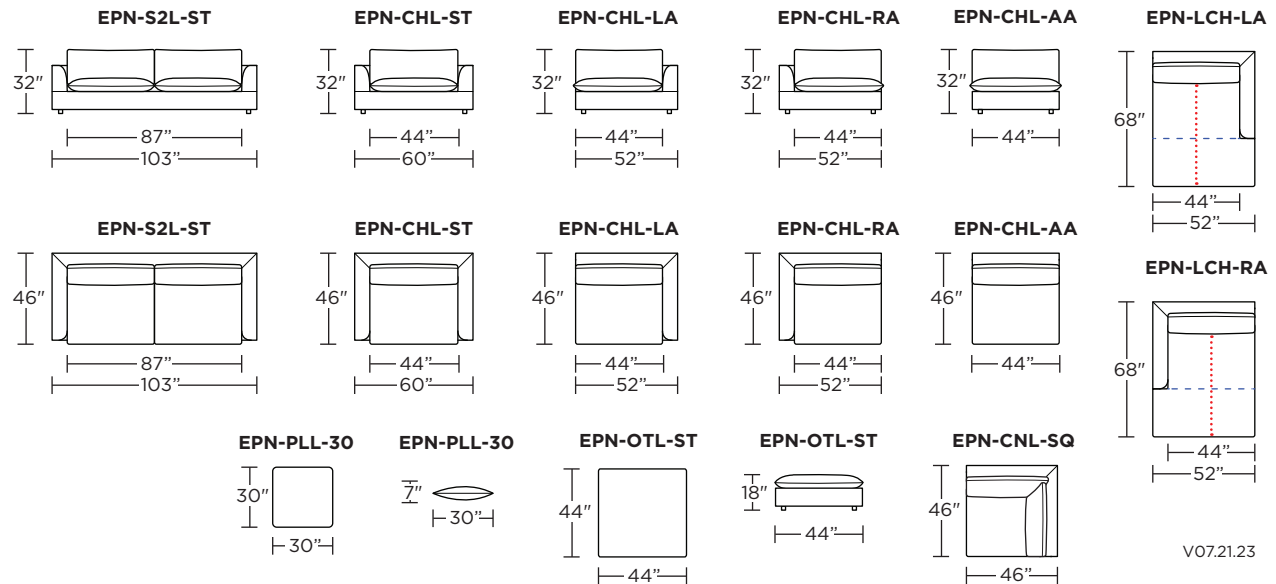

AMERICAN LEATHER® SOFAS & SECTIONALS COLLECTION

Standard Features:

- Advanced unidirectional suspension system
- Premium high-density, high-resiliency foam seat cushions with memory foam inserts encased in down
- Premium down-filled back cushions
- Loose back and seat cushions
- Single-needle top-stitch
- Limited lifetime warranty on frame and suspension

Options:

- Down toss pillows available separately; Use EPN-PLP-26 for Studio pillows or EPN-PLL-30 for Grand pillows

Please use actual leather, fabric, Crypton®, Sunbrella® and Ultrasuede® swatches when specifying furniture as the colors shown may vary due to the printing process.

ESPEN

Studio:

Grand:

Studio:

Grand:

Note: Dashed horizontal line (---) indicates seam on leather, Ultrasuede® and railroaded fabrics. Dotted vertical line (.....) indicates seam on up the roll fabrics.

Scale: 1/8 inch = 1 foot
All dimensions are approximate and subject to change.
Specify components from the sitting position.

V07.21.23