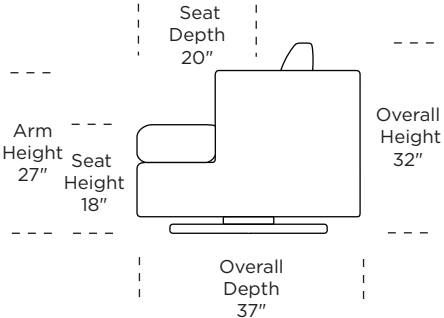

Please use actual leather, fabric, Crypton®, Sunbrella® and Ultrasuede® swatches when specifying furniture as the colors shown may vary due to the printing process.

*Note: arm height for this frame is measured at the highest point of the curved arm.

Scale: 1/4 inch = 1 foot
All dimensions are approximate and subject to change.
Specify components from the sitting position.