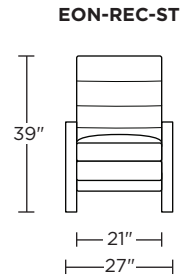

Please use actual leather, fabric, Crypton®, Sunbrella® and Ultrasuede® swatches when specifying furniture as the colors shown may vary due to the printing process.

Wall Clearance is 16"

Scale: 1/4 inch = 1 foot
All dimensions are approximate and subject to change.
Specify components from the sitting position.