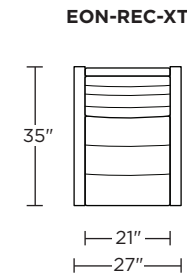

Please use actual leather, fabric, Crypton®, Sunbrella® and Ultrasuede® swatches when specifying furniture as the colors shown may vary due to the printing process.

Wall Clearance is 16"

Scale: 1/4 inch = 1 foot
All dimensions are approximate and subject to change.
Specify components from the sitting position.