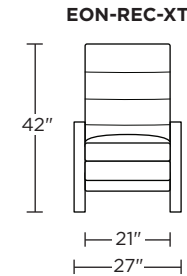

Please use actual leather, fabric, Crypton®, Sunbrella® and Ultrasuede® swatches when specifying furniture as the colors shown may vary due to the printing process.

Wall Clearance is 16"

Scale: 1/4 inch = 1 foot
All dimensions are approximate and subject to change.
Specify components from the sitting position.