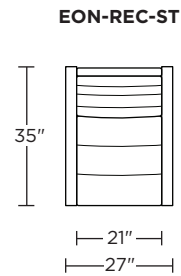

Please use actual leather, fabric, Crypton®, Sunbrella® and Ultrasuede® swatches when specifying furniture as the colors shown may vary due to the printing process.

Wall Clearance is 16"

Scale: 1/4 inch = 1 foot
All dimensions are approximate and subject to change.
Specify components from the sitting position.