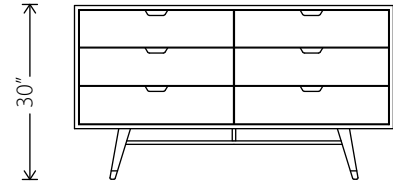

assembly instructions : **supplied**

technical details :

American poplar hardwood construction

stained walnut brown

soft close hardware

turned wooden legs with antique brass leg cap

← 17.75" →

30"