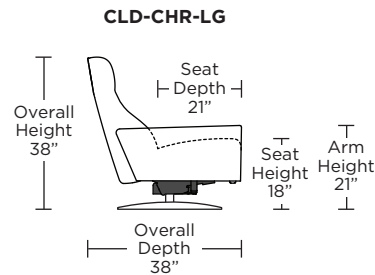

CLOUD

Standard Features:

- Patented weight balanced mechanism
- Monofilament elastic webbing suspension
- Premium high-density, high-resiliency molded foam seat cushion
- Tight back and seat cushion
- Single-needle top-stitch
- Manual articulating headrest
- Lifetime warranty on frame and suspension
- Quick-ship delivery
- Ten year warranty on mechanism

Wall Clearance: ST - 14", LG - 16", XL - 18"

Scale: 1/4 inch = 1 foot
All dimensions are approximate and subject to change.
Specify components from the sitting position.