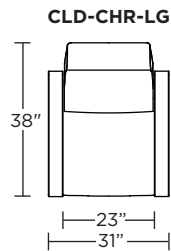

Wall Clearance: ST - 14", LG - 16", XL - 18"

Scale: 1/4 inch = 1 foot
All dimensions are approximate and subject to change.
Specify components from the sitting position.