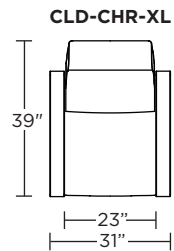

Wall Clearance: ST - 14", LG - 16", XL - 18"

Scale: 1/4 inch = 1 foot
All dimensions are approximate and subject to change.
Specify components from the sitting position.