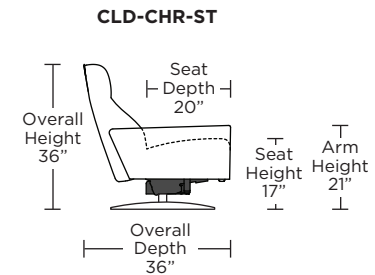

CLOUD

Standard Features:

- Patented weight balanced mechanism
- Monofilament elastic webbing suspension
- Premium high-density, high-resiliency molded foam seat cushion
- Tight back and seat cushion
- Single-needle top-stitch
- Manual articulating headrest
- Lifetime warranty on frame and suspension
- Quick-ship delivery
- Ten year warranty on mechanism

Wall Clearance: ST - 14", LG - 16", XL - 18"

Scale: 1/4 inch = 1 foot
All dimensions are approximate and subject to change.
Specify components from the sitting position.