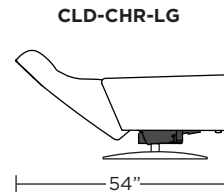

Wall Clearance: ST - 14", LG - 16", XL - 18"

Scale: 1/4 inch = 1 foot
All dimensions are approximate and subject to change.
Specify components from the sitting position.