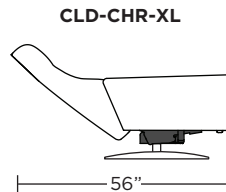

CLOUD

Standard Features:

- Patented weight balanced mechanism
- Monofilament elastic webbing suspension
- Premium high-density, high-resiliency molded foam seat cushion
- Tight back and seat cushion
- Single-needle top-stitch
- Manual articulating headrest
- Lifetime warranty on frame and suspension
- Quick-ship delivery
- Ten year warranty on mechanism

Wall Clearance: ST - 14", LG - 16", XL - 18"

Scale: 1/4 inch = 1 foot
All dimensions are approximate and subject to change.
Specify components from the sitting position.