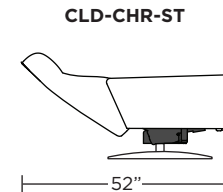

Wall Clearance: ST - 14", LG - 16", XL - 18"

Scale: 1/4 inch = 1 foot
All dimensions are approximate and subject to change.
Specify components from the sitting position.