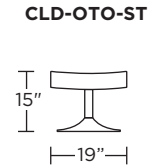

CLOUD

Standard Features:

- Patented weight balanced mechanism
- Monofilament elastic webbing suspension
- Premium high-density, high-resiliency molded foam seat cushion
- Tight back and seat cushion
- Single-needle top-stitch
- Manual articulating headrest
- Lifetime warranty on frame and suspension
- Quick-ship delivery
- Ten year warranty on mechanism

Wall Clearance: ST - 14", LG - 16", XL - 18"

Scale: 1/4 inch = 1 foot
All dimensions are approximate and subject to change.
Specify components from the sitting position.