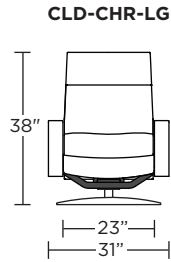

Wall Clearance: ST - 14", LG - 16", XL - 18"

Scale: 1/4 inch = 1 foot
All dimensions are approximate and subject to change.
Specify components from the sitting position.