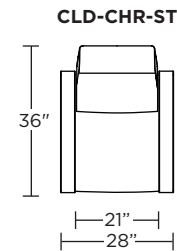

Wall Clearance: ST - 14", LG - 16", XL - 18"

Scale: 1/4 inch = 1 foot
All dimensions are approximate and subject to change.
Specify components from the sitting position.