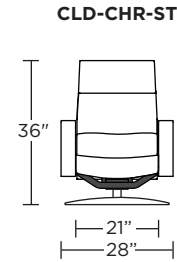

Wall Clearance: ST - 14", LG - 16", XL - 18"

Scale: 1/4 inch = 1 foot
All dimensions are approximate and subject to change.
Specify components from the sitting position.