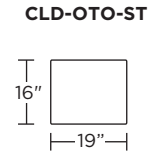

Wall Clearance: ST - 14", LG - 16", XL - 18"

Scale: 1/4 inch = 1 foot
All dimensions are approximate and subject to change.
Specify components from the sitting position.