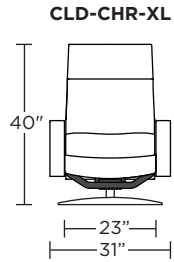

Wall Clearance: ST - 14", LG - 16", XL - 18"

Scale: 1/4 inch = 1 foot
All dimensions are approximate and subject to change.
Specify components from the sitting position.