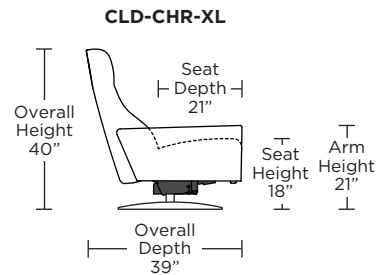

CLOUD

Standard Features:

- Patented weight balanced mechanism
- Monofilament elastic webbing suspension
- Premium high-density, high-resiliency molded foam seat cushion
- Tight back and seat cushion
- Single-needle top-stitch
- Manual articulating headrest
- Lifetime warranty on frame and suspension
- Quick-ship delivery
- Ten year warranty on mechanism

Wall Clearance: ST - 14", LG - 16", XL - 18"

Scale: 1/4 inch = 1 foot
All dimensions are approximate and subject to change.
Specify components from the sitting position.