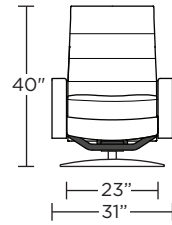

Wall Clearance: ST - 14", LG - 16", XL - 18"

CRS-CHR-XL

CRS-CHR-LG

CRS-CHR-ST

CRS-OTO-ST

CRS-CHR-XL

CRS-CHR-LG

CRS-CHR-ST

CRS-OTO-ST

CRS-CHR-XL

CRS-CHR-LG

CRS-CHR-ST

CRS-CHR-XL

CRS-CHR-LG

CRS-CHR-ST

Scale: 1/4 inch = 1 foot
All dimensions are approximate and subject to change.
Specify components from the sitting position.