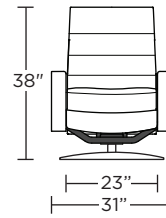

Wall Clearance: ST - 14", LG - 16", XL - 18"

CRS-CHR-XL

CRS-CHR-LG

CRS-CHR-ST

CRS-OTO-ST

CRS-CHR-XL

CRS-CHR-LG

CRS-CHR-ST

CRS-OTO-ST

CRS-CHR-XL

CRS-CHR-LG

CRS-CHR-ST

CRS-CHR-XL

CRS-CHR-LG

CRS-CHR-ST

Scale: 1/4 inch = 1 foot
All dimensions are approximate and subject to change.
Specify components from the sitting position.