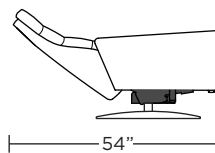

Wall Clearance: ST - 14", LG - 16", XL - 18"

CRS-CHR-XL

CRS-CHR-LG

CRS-CHR-ST

CRS-OTO-ST

CRS-CHR-XL

CRS-CHR-LG

CRS-CHR-ST

CRS-OTO-ST

CRS-CHR-XL

CRS-CHR-LG

CRS-CHR-ST

CRS-CHR-XL

CRS-CHR-LG

CRS-CHR-ST

Scale: 1/4 inch = 1 foot
All dimensions are approximate and subject to change.
Specify components from the sitting position.