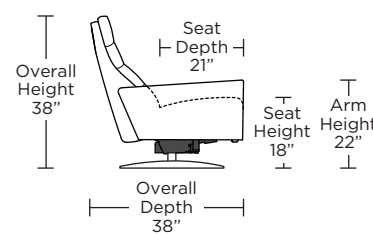

Wall Clearance: ST - 14", LG - 16", XL - 18"

CRS-CHR-XL

CRS-CHR-LG

CRS-CHR-ST

CRS-OTO-ST

CRS-CHR-XL

CRS-CHR-LG

CRS-CHR-ST

CRS-OTO-ST

CRS-CHR-XL

CRS-CHR-LG

CRS-CHR-ST

CRS-CHR-XL

CRS-CHR-LG

CRS-CHR-ST

Scale: 1/4 inch = 1 foot
All dimensions are approximate and subject to change.
Specify components from the sitting position.