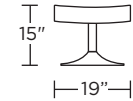

Wall Clearance: ST - 14", LG - 16", XL - 18"

CRS-CHR-XL

CRS-CHR-LG

CRS-CHR-ST

CRS-OTO-ST

CRS-CHR-XL

CRS-CHR-LG

CRS-CHR-ST

CRS-OTO-ST

CRS-CHR-XL

CRS-CHR-LG

CRS-CHR-ST

CRS-CHR-XL

CRS-CHR-LG

CRS-CHR-ST

Scale: 1/4 inch = 1 foot
All dimensions are approximate and subject to change.
Specify components from the sitting position.