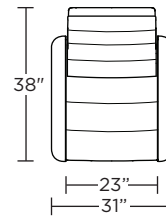

Wall Clearance: ST - 14", LG - 16", XL - 18"

CRS-CHR-XL

CRS-CHR-LG

CRS-CHR-ST

CRS-OTO-ST

CRS-CHR-XL

CRS-CHR-LG

CRS-CHR-ST

CRS-OTO-ST

CRS-CHR-XL

CRS-CHR-LG

CRS-CHR-ST

CRS-CHR-XL

CRS-CHR-LG

CRS-CHR-ST

Scale: 1/4 inch = 1 foot
All dimensions are approximate and subject to change.
Specify components from the sitting position.