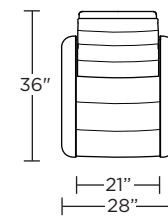

Wall Clearance: ST - 14", LG - 16", XL - 18"

CRS-CHR-XL

CRS-CHR-LG

CRS-CHR-ST

CRS-OTO-ST

CRS-CHR-XL

CRS-CHR-LG

CRS-CHR-ST

CRS-OTO-ST

CRS-CHR-XL

CRS-CHR-LG

CRS-CHR-ST

CRS-CHR-XL

CRS-CHR-LG

CRS-CHR-ST

Scale: 1/4 inch = 1 foot
All dimensions are approximate and subject to change.
Specify components from the sitting position.