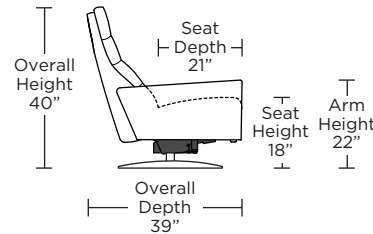

Wall Clearance: ST - 14", LG - 16", XL - 18"

CRS-CHR-XL

CRS-CHR-LG

CRS-CHR-ST

CRS-OTO-ST

CRS-CHR-XL

CRS-CHR-LG

CRS-CHR-ST

CRS-OTO-ST

CRS-CHR-XL

CRS-CHR-LG

CRS-CHR-ST

CRS-CHR-XL

CRS-CHR-LG

CRS-CHR-ST

Scale: 1/4 inch = 1 foot
All dimensions are approximate and subject to change.
Specify components from the sitting position.