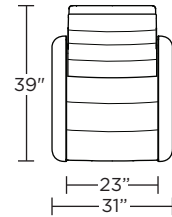

Wall Clearance: ST - 14", LG - 16", XL - 18"

CRS-CHR-XL

CRS-CHR-LG

CRS-CHR-ST

CRS-OTO-ST

CRS-CHR-XL

CRS-CHR-LG

CRS-CHR-ST

CRS-OTO-ST

CRS-CHR-XL

CRS-CHR-LG

CRS-CHR-ST

CRS-CHR-XL

CRS-CHR-LG

CRS-CHR-ST

Scale: 1/4 inch = 1 foot
All dimensions are approximate and subject to change.
Specify components from the sitting position.