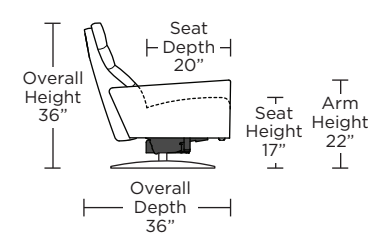

Wall Clearance: ST - 14", LG - 16", XL - 18"

CRS-CHR-XL

CRS-CHR-LG

CRS-CHR-ST

CRS-OTO-ST

CRS-CHR-XL

CRS-CHR-LG

CRS-CHR-ST

CRS-OTO-ST

CRS-CHR-XL

CRS-CHR-LG

CRS-CHR-ST

CRS-CHR-XL

CRS-CHR-LG

CRS-CHR-ST

Scale: 1/4 inch = 1 foot
All dimensions are approximate and subject to change.
Specify components from the sitting position.