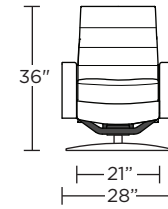

Wall Clearance: ST - 14", LG - 16", XL - 18"

CRS-CHR-XL

CRS-CHR-LG

CRS-CHR-ST

CRS-OTO-ST

CRS-CHR-XL

CRS-CHR-LG

CRS-CHR-ST

CRS-OTO-ST

CRS-CHR-XL

CRS-CHR-LG

CRS-CHR-ST

CRS-CHR-XL

CRS-CHR-LG

CRS-CHR-ST

Scale: 1/4 inch = 1 foot
All dimensions are approximate and subject to change.
Specify components from the sitting position.