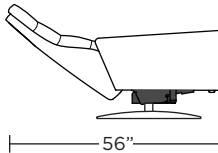

Wall Clearance: ST - 14", LG - 16", XL - 18"

CRS-CHR-XL

CRS-CHR-LG

CRS-CHR-ST

CRS-OTO-ST

CRS-CHR-XL

CRS-CHR-LG

CRS-CHR-ST

CRS-OTO-ST

CRS-CHR-XL

CRS-CHR-LG

CRS-CHR-ST

CRS-CHR-XL

CRS-CHR-LG

CRS-CHR-ST

Scale: 1/4 inch = 1 foot
All dimensions are approximate and subject to change.
Specify components from the sitting position.