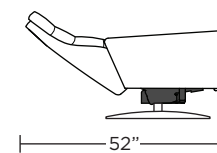

Wall Clearance: ST - 14", LG - 16", XL - 18"

CRS-CHR-XL

CRS-CHR-LG

CRS-CHR-ST

CRS-OTO-ST

CRS-CHR-XL

CRS-CHR-LG

CRS-CHR-ST

CRS-OTO-ST

CRS-CHR-XL

CRS-CHR-LG

CRS-CHR-ST

CRS-CHR-XL

CRS-CHR-LG

CRS-CHR-ST

Scale: 1/4 inch = 1 foot
All dimensions are approximate and subject to change.
Specify components from the sitting position.