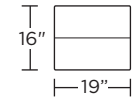

Wall Clearance: ST - 14", LG - 16", XL - 18"

CRS-CHR-XL

CRS-CHR-LG

CRS-CHR-ST

CRS-OTO-ST

CRS-CHR-XL

CRS-CHR-LG

CRS-CHR-ST

CRS-OTO-ST

CRS-CHR-XL

CRS-CHR-LG

CRS-CHR-ST

CRS-CHR-XL

CRS-CHR-LG

CRS-CHR-ST

Scale: 1/4 inch = 1 foot
All dimensions are approximate and subject to change.
Specify components from the sitting position.