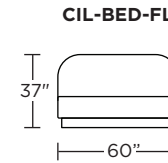

CASTIEL

Bed Standard Features:

- Single-needle top-stitch
- Limited lifetime warranty on frame
- Quick-ship delivery

Bed Options:

- Wood legs available in Dune, Ebony, Mink or Oiled Ash finish