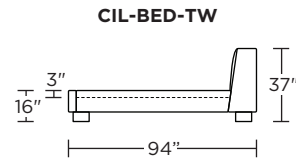

Leg height is 5"

Please use actual leather, fabric, Crypton®, Sunbrella® and Ultrasuede® swatches when specifying furniture as the colors shown may vary due to the printing process.

CIL-SCH-ST

CIL-SCH-ST