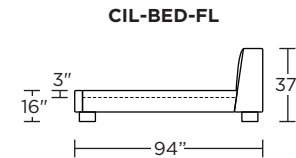

Leg height is 5"

Please use actual leather, fabric, Crypton®, Sunbrella® and Ultrasuede® swatches when specifying furniture as the colors shown may vary due to the printing process.

CIL-SCH-ST

CIL-SCH-ST