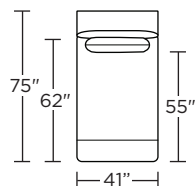

Leg height is 5"

Please use actual leather, fabric, Crypton®, Sunbrella® and Ultrasuede® swatches when specifying furniture as the colors shown may vary due to the printing process.

CIL-SCH-ST

CIL-SCH-ST

CIL-SCH-ST

Scale: 1/8 inch = 1 foot
All dimensions are approximate and subject to change.
Specify components from the sitting position.