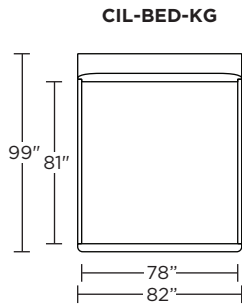

Chaise Standard Features:

- Advanced unidirectional suspension system
- Premium high-density, high-resiliency foam seat cushion
- Single-needle top-stitch
- Limited lifetime warranty on frame and suspension
- Quick-ship delivery