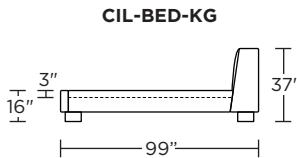

Leg height is 5"

Please use actual leather, fabric, Crypton®, Sunbrella® and Ultrasuede® swatches when specifying furniture as the colors shown may vary due to the printing process.

CIL-SCH-ST

CIL-SCH-ST