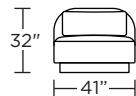

Leg height is 5"

Please use actual leather, fabric, Crypton®, Sunbrella® and Ultrasuede® swatches when specifying furniture as the colors shown may vary due to the printing process.

CIL-SCH-ST

CIL-SCH-ST