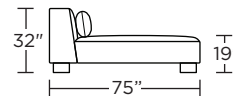

Leg height is 5"

Please use actual leather, fabric, Crypton®, Sunbrella® and Ultrasuede® swatches when specifying furniture as the colors shown may vary due to the printing process.

CIL-SCH-ST

CIL-SCH-ST