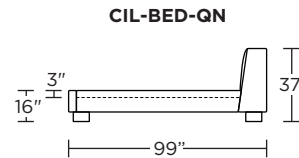

Leg height is 5"

Please use actual leather, fabric, Crypton®, Sunbrella® and Ultrasuede® swatches when specifying furniture as the colors shown may vary due to the printing process.

CIL-SCH-ST

CIL-SCH-ST