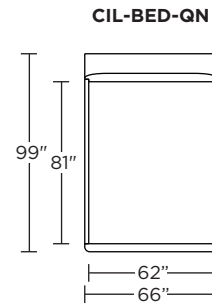

Chaise Standard Features:

- Advanced unidirectional suspension system
- Premium high-density, high-resiliency foam seat cushion
- Single-needle top-stitch
- Limited lifetime warranty on frame and suspension
- Quick-ship delivery