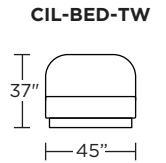

CASTIEL

Bed Standard Features:

- Single-needle top-stitch
- Limited lifetime warranty on frame
- Quick-ship delivery

Bed Options:

- Wood legs available in Dune, Ebony, Mink or Oiled Ash finish