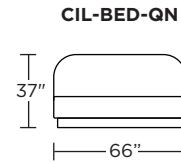

CASTIEL

Bed Standard Features:

- Single-needle top-stitch
- Limited lifetime warranty on frame
- Quick-ship delivery

Bed Options:

- Wood legs available in Dune, Ebony, Mink or Oiled Ash finish