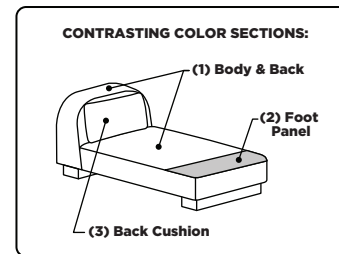

Leg height is 5"

Please use actual leather, fabric, Crypton®, Sunbrella® and Ultrasuede® swatches when specifying furniture as the colors shown may vary due to the printing process.

CIL-SCH-ST

CIL-SCH-ST

CIL-SCH-ST

Scale: 1/8 inch = 1 foot
All dimensions are approximate and subject to change.
Specify components from the sitting position.