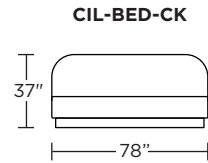

CASTIEL

Bed Standard Features:

- Single-needle top-stitch
- Limited lifetime warranty on frame
- Quick-ship delivery

Bed Options:

- Wood legs available in Dune, Ebony, Mink or Oiled Ash finish