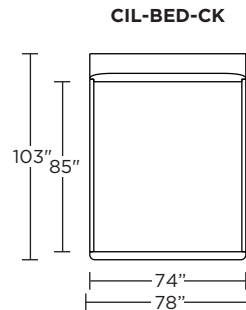

Chaise Standard Features:

- Advanced unidirectional suspension system
- Premium high-density, high-resiliency foam seat cushion
- Single-needle top-stitch
- Limited lifetime warranty on frame and suspension
- Quick-ship delivery