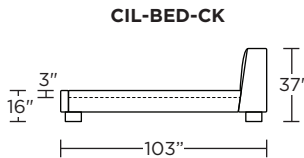

Leg height is 5"

Please use actual leather, fabric, Crypton®, Sunbrella® and Ultrasuede® swatches when specifying furniture as the colors shown may vary due to the printing process.

CIL-SCH-ST

CIL-SCH-ST