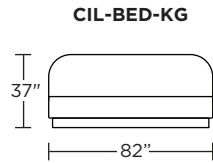

CASTIEL

Bed Standard Features:

- Single-needle top-stitch
- Limited lifetime warranty on frame
- Quick-ship delivery

Bed Options:

- Wood legs available in Dune, Ebony, Mink or Oiled Ash finish