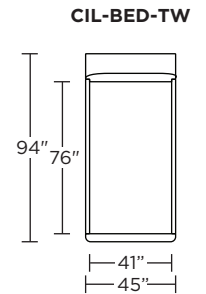

Chaise Standard Features:

- Advanced unidirectional suspension system
- Premium high-density, high-resiliency foam seat cushion
- Single-needle top-stitch
- Limited lifetime warranty on frame and suspension
- Quick-ship delivery