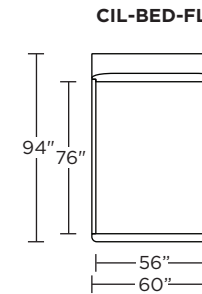

Chaise Standard Features:

- Advanced unidirectional suspension system
- Premium high-density, high-resiliency foam seat cushion
- Single-needle top-stitch
- Limited lifetime warranty on frame and suspension
- Quick-ship delivery